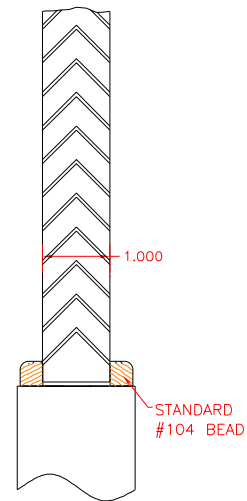

Flush Doors

**Neenah Division**  
164 North Lake Street  
Neenah, WI 54956  
Phone: 920.722.6444  
Fax: 920.722.0357  
email: [sales@eggersondustries.com](mailto:sales@eggersondustries.com)

#109 Oval Slat  
24% Free Area

#110 Plantation Slat  
12% Free Area

#111 Chevron Slat  
28% Free Area

#112 Metal Louver with 104 Wood Beads  
60% Free Area

#114 Wood Louver  
15% Free Area

Fusible Link Louver