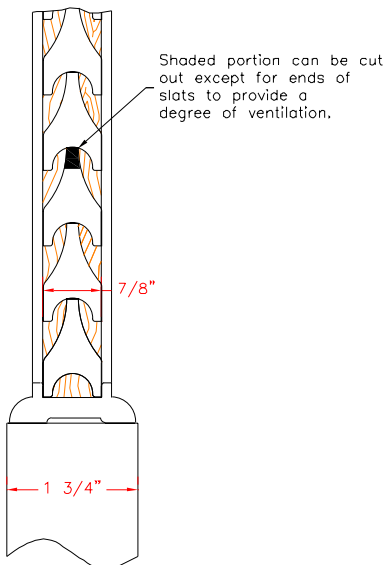

Flush Doors

**Neenah Division**  
164 North Lake Street  
Neenah, WI 54956  
Phone: 920.722.6444  
Fax: 920.722.0357  
email: [sales@eggersondustries.com](mailto:sales@eggersondustries.com)

#109 Oval Slat  
24% Free Area

#110 Plantation Slat  
12% Free Area

#111 Chevron Slat  
28% Free Area

#112 Metal Louver with 104 Wood Beads  
60% Free Area

#114 Wood Louver  
15% Free Area

Fusible Link Louver