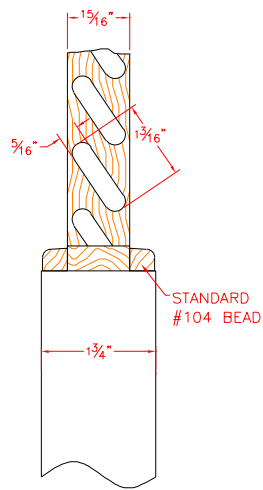

*Eggers' New Plantation Louver*

Eggers Industries

Stile & Rail Doors,  
Door Frames, Plywood,  
Veneered Components

**Two Rivers Division**  
One Eggers Drive  
Two Rivers, WI 54241  
Phone: 920.793.1351  
Fax: 920.793.2958  
[www.eggersondustries.com](http://www.eggersondustries.com)

Flush Doors

**Neenah Division**  
164 North Lake Street  
Neenah, WI 54956  
Phone: 920.722.6444  
Fax: 920.722.0357  
email: [sales@eggersondustries.com](mailto:sales@eggersondustries.com)

#109 Oval Slat  
24% Free Area