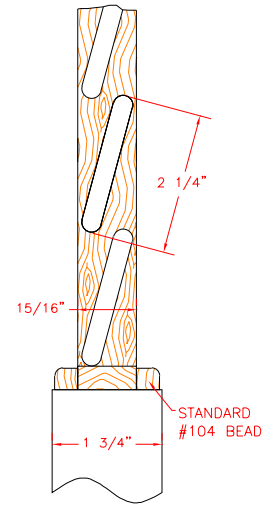

*Eggers' New Plantation Louver*

Eggers Industries

Stile & Rail Doors,  
Door Frames, Plywood,  
Veneered Components

**Two Rivers Division**  
One Eggers Drive  
Two Rivers, WI 54241  
Phone: 920.793.1351  
Fax: 920.793.2958  
[www.eggersondustries.com](http://www.eggersondustries.com)

Flush Doors

**Neenah Division**  
164 North Lake Street  
Neenah, WI 54956  
Phone: 920.722.6444  
Fax: 920.722.0357  
email: [sales@eggersondustries.com](mailto:sales@eggersondustries.com)

#109 Oval Slat  
24% Free Area