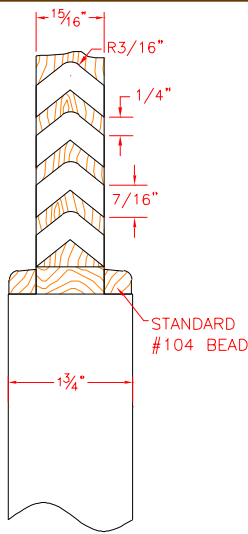

Flush Doors

**Neenah Division**  
164 North Lake Street  
Neenah, WI 54956  
Phone: 920.722.6444  
Fax: 920.722.0357  
email: [sales@eggersondustries.com](mailto:sales@eggersondustries.com)

#109 Oval Slat  
24% Free Area

#110 Plantation Slat  
12% Free Area

#111 Chevron Slat  
28% Free Area

#112 Metal Louver with 104 Wood Beads  
60% Free Area

#114 Wood Louver  
15% Free Area

Fusible Link Louver