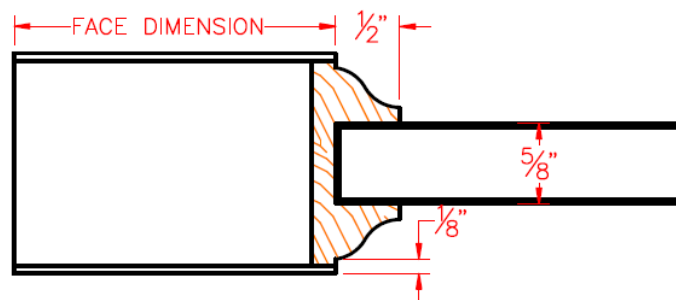

## QUARTER ROUND PROFILE

QUARTER ROUND PROFILE /  
MEMBRANE RAISED PANEL

QUARTER ROUND PROFILE /  
BEAD LOOSE 1 SIDE /  
GLASS

QUARTER ROUND PROFILE /  
FLAT PANEL

Date: June, 2011

## OVOLO PROFILE

OVOLO PROFILE / MEMBRANE RAISED  
PANEL

OVOLO PROFILE / BEAD LOOSE 1  
SIDE /  
GLASS

OVOLO PROFILE / FLAT PANEL

## OGEE PROFILE

OGEE PROFILE / MEMBRANE RAISED  
PANEL

OGEE PROFILE / BEAD LOOSE 1  
SIDE / GLASS

OGEE PROFILE / FLAT PANEL

Date: June, 2011

## SQUARE PROFILE