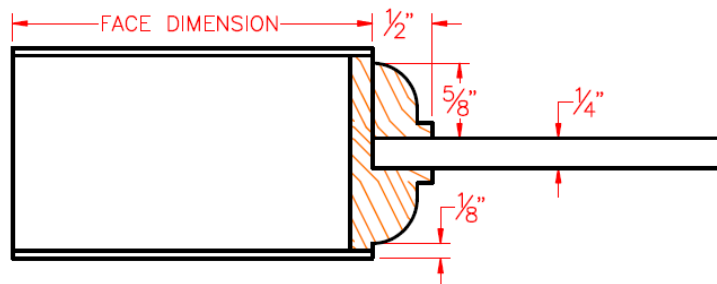

## QUARTER ROUND PROFILE

QUARTER ROUND PROFILE /  
MEMBRANE RAISED PANEL

QUARTER ROUND PROFILE /  
BEAD LOOSE 1 SIDE /  
GLASS

QUARTER ROUND PROFILE /  
FLAT PANEL

Date: June, 2011

## OVOLO PROFILE

OVOLO PROFILE / MEMBRANE RAISED  
PANEL

OVOLO PROFILE / BEAD LOOSE 1  
SIDE /  
GLASS

OVOLO PROFILE / FLAT PANEL