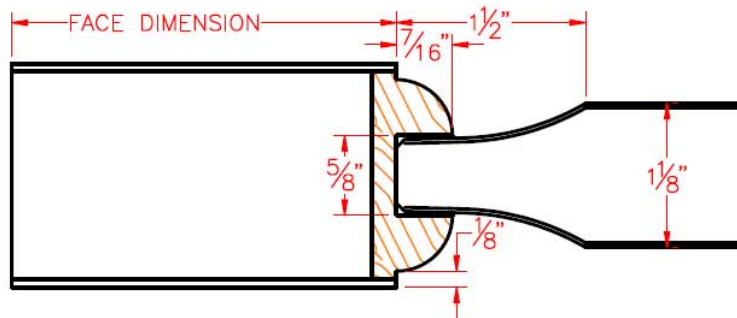

## QUARTER ROUND PROFILE

QUARTER ROUND PROFILE /  
MEMBRANE RAISED PANEL

QUARTER ROUND PROFILE /  
BEAD LOOSE 1 SIDE /  
GLASS

QUARTER ROUND PROFILE /  
FLAT PANEL

Date: June, 2011

## OVOLO PROFILE

OVOLO PROFILE / MEMBRANE RAISED  
PANEL

OVOLO PROFILE / BEAD LOOSE 1  
SIDE /  
GLASS

OVOLO PROFILE / FLAT PANEL