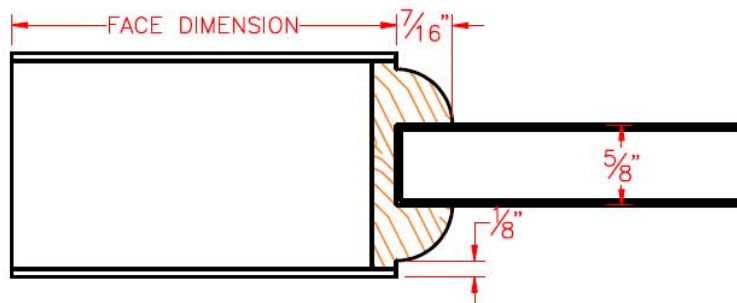

## QUARTER ROUND PROFILE

QUARTER ROUND PROFILE /  
MEMBRANE RAISED PANEL

QUARTER ROUND PROFILE /  
BEAD LOOSE 1 SIDE /  
GLASS

QUARTER ROUND PROFILE /  
FLAT PANEL

Date: June, 2011

## OVOLO PROFILE

OVOLO PROFILE / MEMBRANE RAISED  
PANEL

OVOLO PROFILE / BEAD LOOSE 1  
SIDE /  
GLASS

OVOLO PROFILE / FLAT PANEL