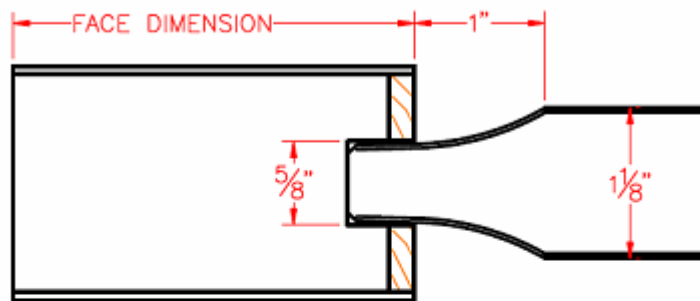

## OVOLO PROFILE

OVOLO PROFILE / MEMBRANE RAISED  
PANEL

OVOLO PROFILE / BEAD LOOSE 1  
SIDE /  
GLASS

OVOLO PROFILE / FLAT PANEL

## OGEE PROFILE

OGEE PROFILE / MEMBRANE RAISED  
PANEL

OGEE PROFILE / BEAD LOOSE 1  
SIDE / GLASS

OGEE PROFILE / FLAT PANEL

Date: June, 2011

## SQUARE PROFILE