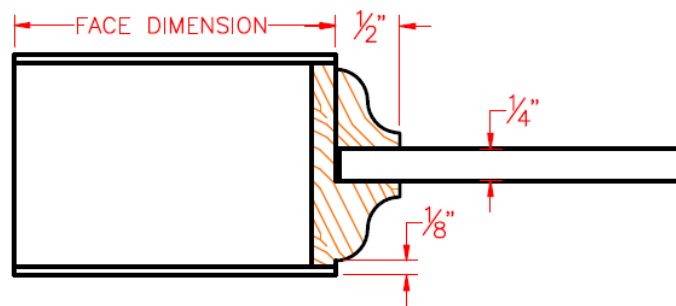

## QUARTER ROUND PROFILE

QUARTER ROUND PROFILE /  
MEMBRANE RAISED PANEL

QUARTER ROUND PROFILE /  
BEAD LOOSE 1 SIDE /  
GLASS

QUARTER ROUND PROFILE /  
FLAT PANEL

Date: June, 2011

## OVOLO PROFILE

OVOLO PROFILE / MEMBRANE RAISED  
PANEL

OVOLO PROFILE / BEAD LOOSE 1  
SIDE /  
GLASS

OVOLO PROFILE / FLAT PANEL

## OGEE PROFILE

OGEE PROFILE / MEMBRANE RAISED  
PANEL

OGEE PROFILE / BEAD LOOSE 1  
SIDE / GLASS

OGEE PROFILE / FLAT PANEL

Date: June, 2011

## SQUARE PROFILE