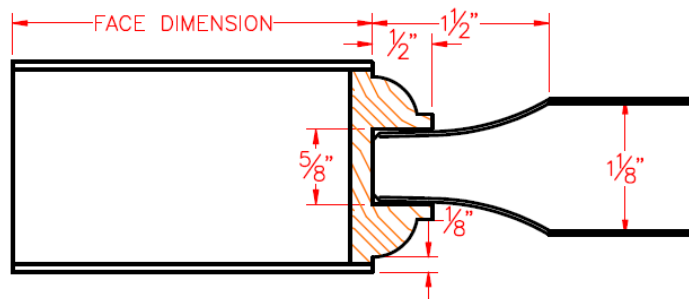

## QUARTER ROUND PROFILE

QUARTER ROUND PROFILE /  
MEMBRANE RAISED PANEL

QUARTER ROUND PROFILE /  
BEAD LOOSE 1 SIDE /  
GLASS

QUARTER ROUND PROFILE /  
FLAT PANEL

Date: June, 2011

## OVOLO PROFILE

OVOLO PROFILE / MEMBRANE RAISED  
PANEL

OVOLO PROFILE / BEAD LOOSE 1  
SIDE /  
GLASS

OVOLO PROFILE / FLAT PANEL

## SQUARE PROFILE