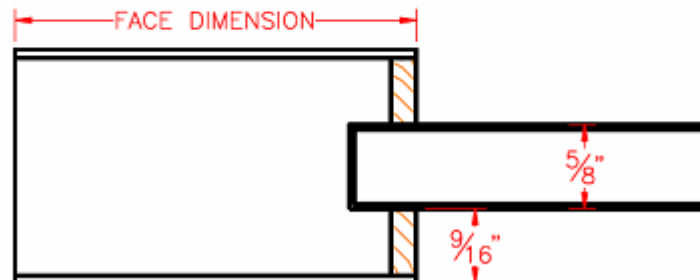

## OVOLO PROFILE

OVOLO PROFILE / MEMBRANE RAISED  
PANEL

OVOLO PROFILE / BEAD LOOSE 1  
SIDE /  
GLASS

OVOLO PROFILE / FLAT PANEL

## OGEE PROFILE

OGEE PROFILE / MEMBRANE RAISED  
PANEL

OGEE PROFILE / BEAD LOOSE 1  
SIDE / GLASS

OGEE PROFILE / FLAT PANEL

Date: June, 2011

## SQUARE PROFILE