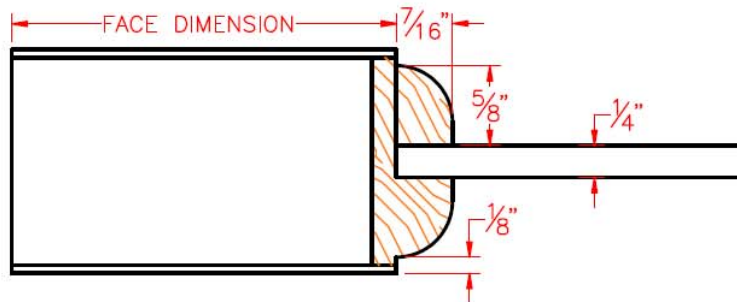

## QUARTER ROUND PROFILE

QUARTER ROUND PROFILE /  
MEMBRANE RAISED PANEL

QUARTER ROUND PROFILE /  
BEAD LOOSE 1 SIDE /  
GLASS

QUARTER ROUND PROFILE /  
FLAT PANEL

Date: June, 2011

## OVOLO PROFILE

OVOLO PROFILE / MEMBRANE RAISED  
PANEL

OVOLO PROFILE / BEAD LOOSE 1  
SIDE /  
GLASS

OVOLO PROFILE / FLAT PANEL

## SQUARE PROFILE