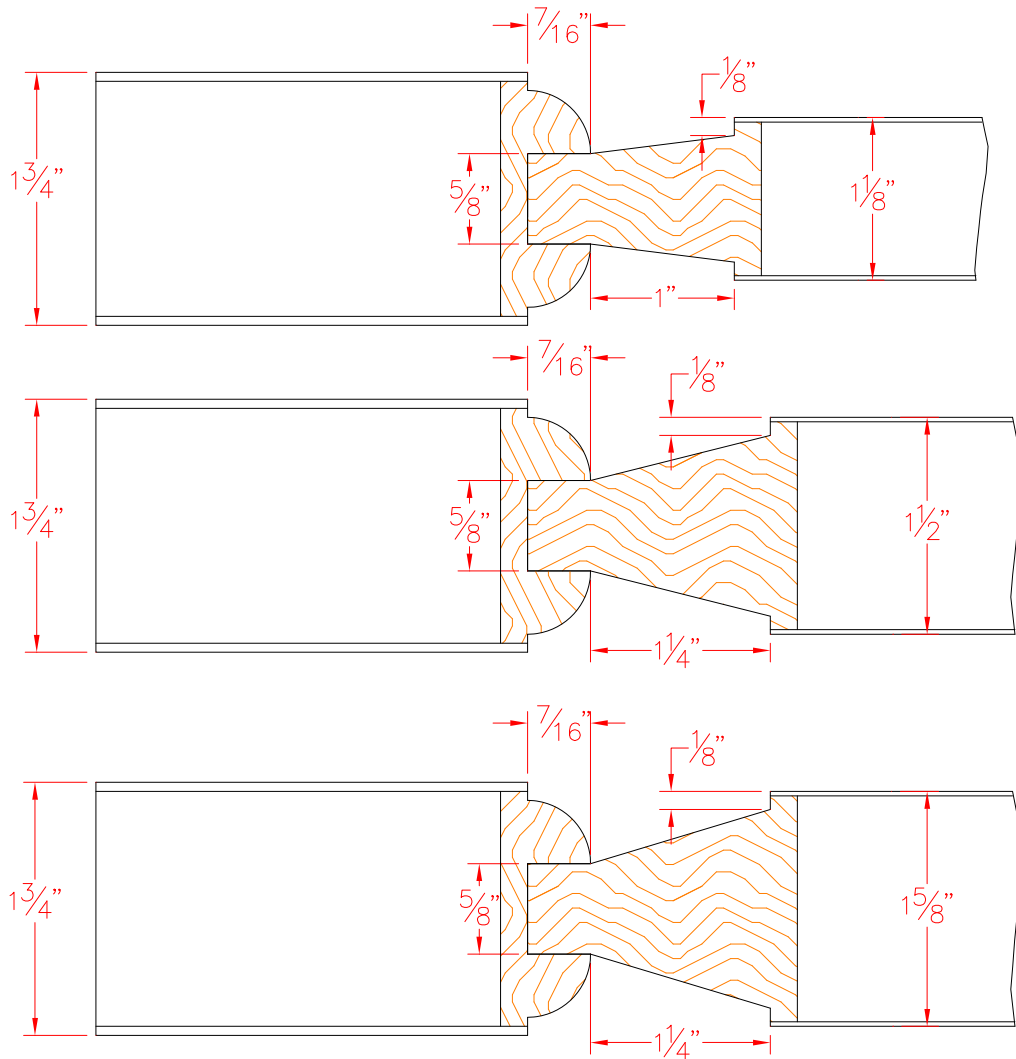

True Stile and Rail Doors Optional Rim Banded Profiles

Information Bulletin 191

Date: September, 2011

Eggers Industries

Eggers Industries

Stile & Rail Doors, Door Frames, Plywood, Veneered Components

Two Rivers Division
One Eggers Drive
Two Rivers, WI 54241
Phone: 920.793.1351
Fax: 920.793.2958