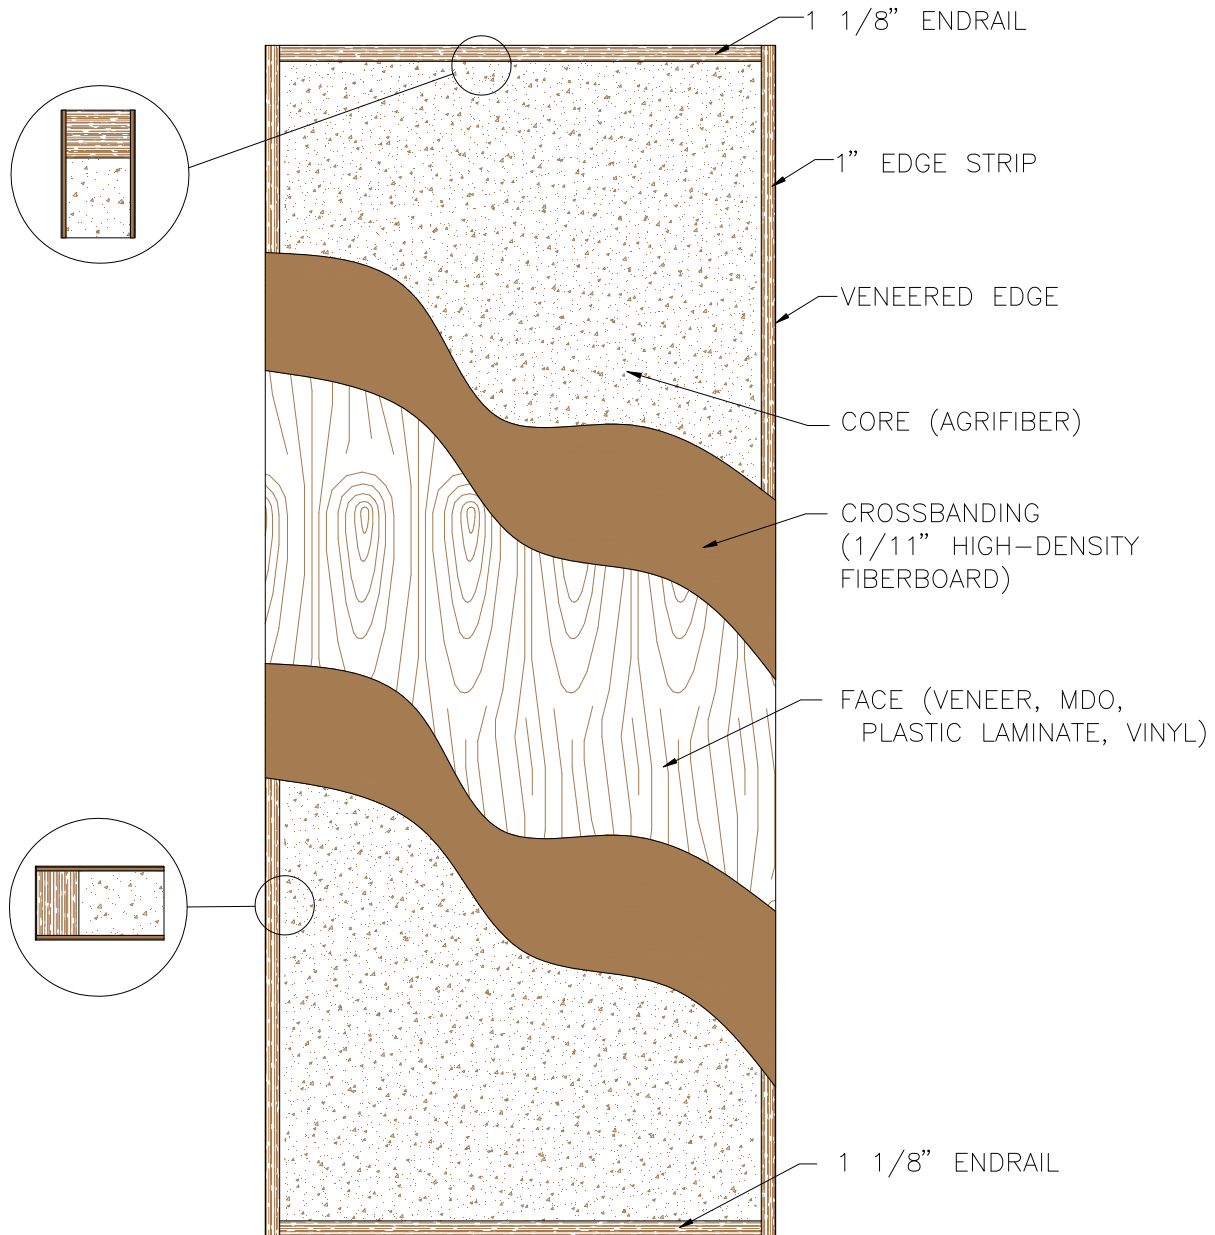

**Agrifiber Core – Veneered Edge**  
Door Construction

**Eggers Industries**

**No. 205V-01-10**

**Eggers Industries**

**Stile & Rail Doors, Door Frames,  
Plywood, Veneered Components**

**Two Rivers Division**  
One Eggers Drive  
Two Rivers, WI 54241  
Phone: 920.793.1351  
Fax: 920.793.2958