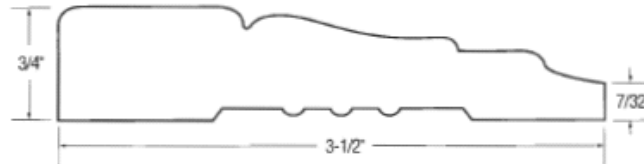

Optional Casing Details

Others available upon request.

W10150

**Stile & Rail Doors,
Door Frames, Plywood**

Flush Doors

East Division
One Eggers Drive
Two Rivers, WI 54241
Phone: 920.793.1351
Fax: 920.793.2958

Neenah Division
164 North Lake Street
Neenah, WI 54956
Phone: 920.722.6444
Fax: 920.722.0357

www.eggiersindustries.com email: sales@eggiersindustries.com