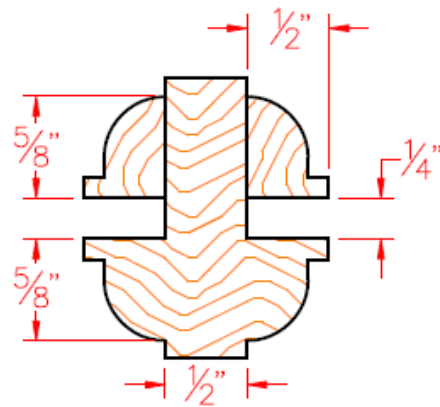

2-1/4" FRENCH DOOR
BAR & MUNTIN - 20 MIN

2-1/4" SASH LITE
DETAIL - NON RATED

2-1/4" SASH LITE
DETAIL - 20 MIN

STANDARD S&R OGEE TRUE DIVIDED LITE/SASH DETAILS

1-3/4" SASH LITE
DETAIL - NON RATED

1-3/4" FRENCH DOOR
BAR & MUNTIN - NON RATED

1-3/4" SASH LITE
DETAIL - 20 MIN

1-3/4" FRENCH DOOR
BAR & MUNTIN - 20 MIN

2-1/4" FRENCH DOOR
BAR & MUNTIN - NON RATED

2-1/4" FRENCH DOOR
BAR & MUNTIN - 20 MIN

2-1/4" SASH LITE
DETAIL - NON RATED

2-1/4" SASH LITE
DETAIL - 20 MIN

STANDARD S&R OVOLO TRUE DIVIDED LITE/SASH DETAILS

1-3/4" SASH LITE
DETAIL - NON RATED

1-3/4" FRENCH DOOR
BAR & MUNTIN - NON RATED

1-3/4" SASH LITE
DETAIL - 20 MIN

1-3/4" FRENCH DOOR
BAR & MUNTIN - 20 MIN

2-1/4" FRENCH DOOR
BAR & MUNTIN - NON RATED

2-1/4" FRENCH DOOR
BAR & MUNTIN - 20 MIN

2-1/4" SASH LITE
DETAIL - NON RATED

2-1/4" SASH LITE
DETAIL - 20 MIN

Eggers Industries

Stile & Rail Doors, Door Frames,
Plywood, Veneered Components

Two Rivers Division
One Eggers Drive
Two Rivers, WI 54241
Phone: 920.793.1351
Fax: 920.793.2958