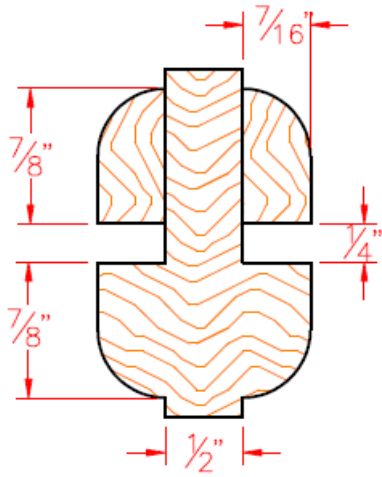

STANDARD S&R TRUE DIVIDED LITE/SASH DETAILS

1-3/4" SASH LITE
DETAIL - NON RATED

1-3/4" FRENCH DOOR
BAR & MUNTIN - NON RATED

1-3/4" SASH LITE
DETAIL - 20 MIN

1-3/4" FRENCH DOOR
BAR & MUNTIN - 20 MIN

2-1/4" FRENCH DOOR
BAR & MUNTIN - NON RATED

2-1/4" FRENCH DOOR
BAR & MUNTIN - 20 MIN

2-1/4" SASH LITE
DETAIL - NON RATED

2-1/4" SASH LITE
DETAIL - 20 MIN

STANDARD S&R OGEE TRUE DIVIDED LITE/SASH DETAILS

1-3/4" SASH LITE
DETAIL - NON RATED

1-3/4" FRENCH DOOR
BAR & MUNTIN - NON RATED

STANDARD S&R OVOLO TRUE DIVIDED LITE/SASH DETAILS

1-3/4" SASH LITE
DETAIL - NON RATED

1-3/4" FRENCH DOOR
BAR & MUNTIN - NON RATED

1-3/4" SASH LITE
DETAIL - 20 MIN

1-3/4" FRENCH DOOR
BAR & MUNTIN - 20 MIN

2-1/4" FRENCH DOOR
BAR & MUNTIN - NON RATED