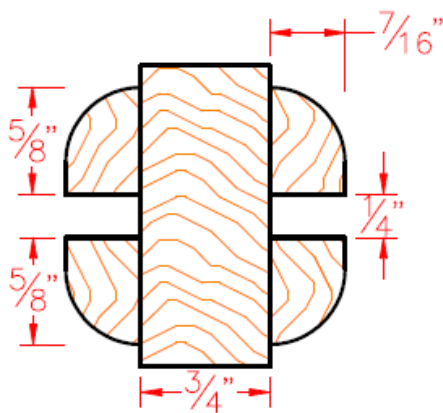

STANDARD S&R TRUE DIVIDED LITE/SASH DETAILS

1-3/4" SASH LITE
DETAIL - NON RATED

1-3/4" FRENCH DOOR
BAR & MUNTIN - NON RATED

1-3/4" SASH LITE
DETAIL - 20 MIN

1-3/4" FRENCH DOOR
BAR & MUNTIN - 20 MIN

2-1/4" FRENCH DOOR
BAR & MUNTIN - NON RATED

2-1/4" FRENCH DOOR
BAR & MUNTIN - 20 MIN

2-1/4" SASH LITE
DETAIL - NON RATED

2-1/4" SASH LITE
DETAIL - 20 MIN

STANDARD S&R OGEE TRUE DIVIDED LITE/SASH DETAILS

1-3/4" SASH LITE
DETAIL - NON RATED

1-3/4" FRENCH DOOR
BAR & MUNTIN - NON RATED