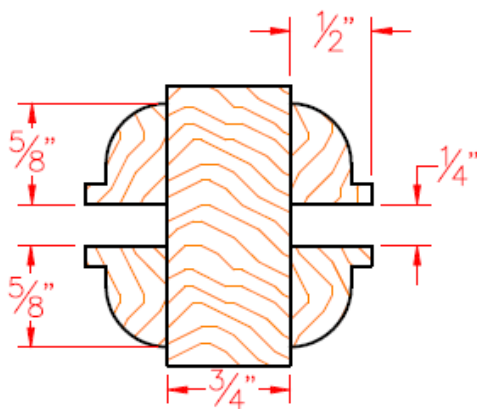

2-1/4" FRENCH DOOR
BAR & MUNTIN - 20 MIN

2-1/4" SASH LITE
DETAIL - NON RATED

2-1/4" SASH LITE
DETAIL - 20 MIN

STANDARD S&R OGEE TRUE DIVIDED LITE/SASH DETAILS

1-3/4" SASH LITE
DETAIL - NON RATED

1-3/4" FRENCH DOOR
BAR & MUNTIN - NON RATED

1-3/4" SASH LITE
DETAIL - 20 MIN

1-3/4" FRENCH DOOR
BAR & MUNTIN - 20 MIN

2-1/4" FRENCH DOOR
BAR & MUNTIN - NON RATED

2-1/4" FRENCH DOOR
BAR & MUNTIN - 20 MIN

2-1/4" SASH LITE
DETAIL - NON RATED

2-1/4" SASH LITE
DETAIL - 20 MIN

STANDARD S&R OVOLO TRUE DIVIDED LITE/SASH DETAILS

1-3/4" SASH LITE
DETAIL - NON RATED

1-3/4" FRENCH DOOR
BAR & MUNTIN - NON RATED

1-3/4" SASH LITE
DETAIL - 20 MIN

1-3/4" FRENCH DOOR
BAR & MUNTIN - 20 MIN

2-1/4" FRENCH DOOR
BAR & MUNTIN - NON RATED