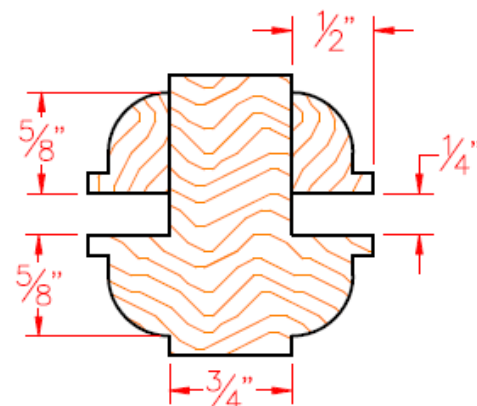

STANDARD S&R OVOLO TRUE DIVIDED LITE/SASH DETAILS

1-3/4" SASH LITE
DETAIL - NON RATED

1-3/4" FRENCH DOOR
BAR & MUNTIN - NON RATED

1-3/4" SASH LITE
DETAIL - 20 MIN

1-3/4" FRENCH DOOR
BAR & MUNTIN - 20 MIN

2-1/4" FRENCH DOOR
BAR & MUNTIN - NON RATED

2-1/4" FRENCH DOOR
BAR & MUNTIN - 20 MIN

2-1/4" SASH LITE
DETAIL - NON RATED

2-1/4" SASH LITE
DETAIL - 20 MIN

Eggers Industries

Stile & Rail Doors, Door Frames,
Plywood, Veneered Components

Two Rivers Division
One Eggers Drive
Two Rivers, WI 54241
Phone: 920.793.1351
Fax: 920.793.2958