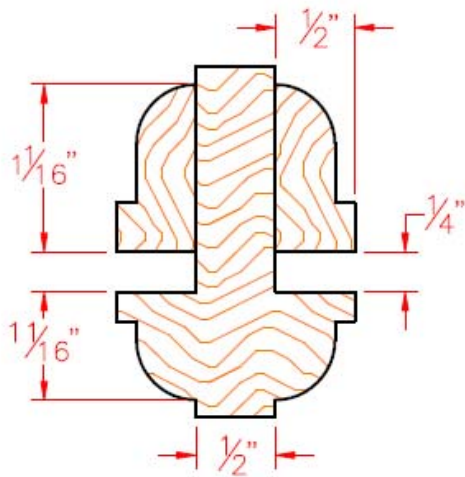

STANDARD S&R OVOLO TRUE DIVIDED LITE/SASH DETAILS

1-3/4" SASH LITE
DETAIL - NON RATED

1-3/4" FRENCH DOOR
BAR & MUNTIN - NON RATED

1-3/4" SASH LITE
DETAIL - 20 MIN

1-3/4" FRENCH DOOR
BAR & MUNTIN - 20 MIN

2-1/4" FRENCH DOOR
BAR & MUNTIN - NON RATED

2-1/4" FRENCH DOOR
BAR & MUNTIN - 20 MIN

2-1/4" SASH LITE
DETAIL - NON RATED

2-1/4" SASH LITE
DETAIL - 20 MIN

Eggers Industries

Stile & Rail Doors, Door Frames,
Plywood, Veneered Components

Two Rivers Division
One Eggers Drive
Two Rivers, WI 54241
Phone: 920.793.1351
Fax: 920.793.2958