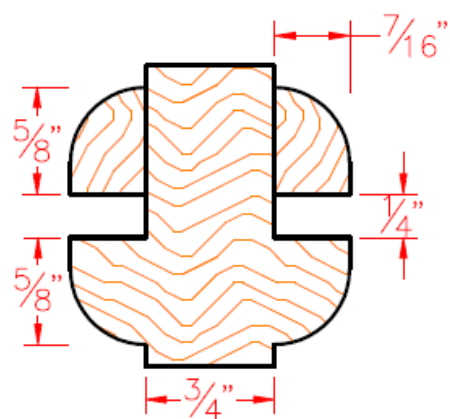

STANDARD S&R TRUE DIVIDED LITE/SASH DETAILS

1-3/4" SASH LITE
DETAIL - NON RATED

1-3/4" FRENCH DOOR
BAR & MUNTIN - NON RATED

1-3/4" SASH LITE
DETAIL - 20 MIN

1-3/4" FRENCH DOOR
BAR & MUNTIN - 20 MIN

2-1/4" FRENCH DOOR
BAR & MUNTIN - NON RATED

2-1/4" FRENCH DOOR
BAR & MUNTIN - 20 MIN

2-1/4" SASH LITE
DETAIL - NON RATED

2-1/4" SASH LITE
DETAIL - 20 MIN

STANDARD S&R OGEE TRUE DIVIDED LITE/SASH DETAILS

1-3/4" SASH LITE
DETAIL - NON RATED

1-3/4" FRENCH DOOR
BAR & MUNTIN - NON RATED