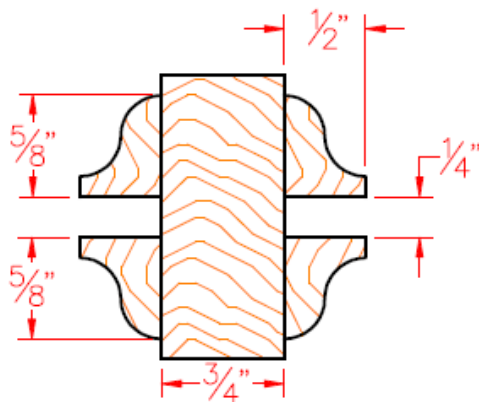

2-1/4" FRENCH DOOR
BAR & MUNTIN - 20 MIN

2-1/4" SASH LITE
DETAIL - NON RATED

2-1/4" SASH LITE
DETAIL - 20 MIN

STANDARD S&R OGEE TRUE DIVIDED LITE/SASH DETAILS

1-3/4" SASH LITE
DETAIL - NON RATED

1-3/4" FRENCH DOOR
BAR & MUNTIN - NON RATED

1-3/4" SASH LITE
DETAIL - 20 MIN

1-3/4" FRENCH DOOR
BAR & MUNTIN - 20 MIN

2-1/4" FRENCH DOOR
BAR & MUNTIN - NON RATED

2-1/4" FRENCH DOOR
BAR & MUNTIN - 20 MIN

2-1/4" SASH LITE
DETAIL - NON RATED

2-1/4" SASH LITE
DETAIL - 20 MIN

STANDARD S&R OVOLO TRUE DIVIDED LITE/SASH DETAILS

1-3/4" SASH LITE
DETAIL - NON RATED

1-3/4" FRENCH DOOR
BAR & MUNTIN - NON RATED

1-3/4" SASH LITE
DETAIL - 20 MIN

1-3/4" FRENCH DOOR
BAR & MUNTIN - 20 MIN

2-1/4" FRENCH DOOR
BAR & MUNTIN - NON RATED