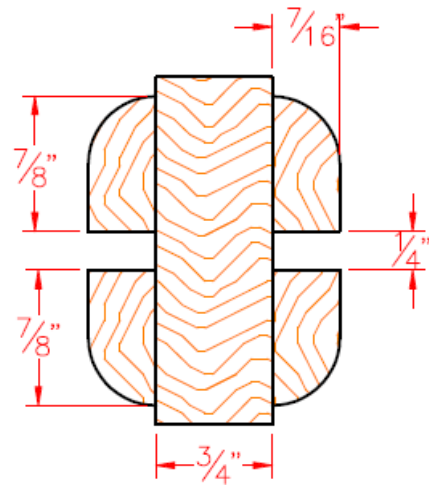

STANDARD S&R TRUE DIVIDED LITE/SASH DETAILS

1-3/4" SASH LITE
DETAIL - NON RATED

1-3/4" FRENCH DOOR
BAR & MUNTIN - NON RATED

1-3/4" SASH LITE
DETAIL - 20 MIN

1-3/4" FRENCH DOOR
BAR & MUNTIN - 20 MIN

2-1/4" FRENCH DOOR
BAR & MUNTIN - NON RATED

2-1/4" FRENCH DOOR
BAR & MUNTIN - 20 MIN

2-1/4" SASH LITE
DETAIL - NON RATED

2-1/4" SASH LITE
DETAIL - 20 MIN

STANDARD S&R OGEE TRUE DIVIDED LITE/SASH DETAILS

1-3/4" SASH LITE
DETAIL - NON RATED

1-3/4" FRENCH DOOR
BAR & MUNTIN - NON RATED