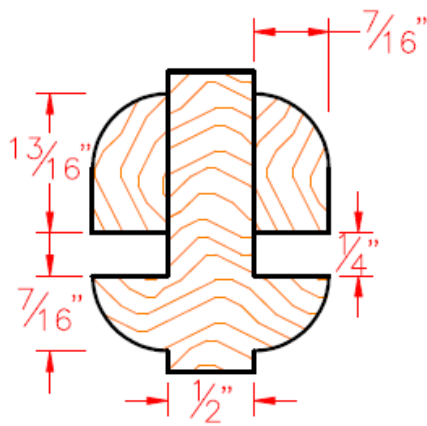

STANDARD S&R TRUE DIVIDED LITE/SASH DETAILS

1-3/4" SASH LITE
DETAIL - NON RATED

1-3/4" FRENCH DOOR
BAR & MUNTIN - NON RATED

1-3/4" SASH LITE
DETAIL - 20 MIN

1-3/4" FRENCH DOOR
BAR & MUNTIN - 20 MIN

2-1/4" FRENCH DOOR
BAR & MUNTIN - NON RATED

2-1/4" FRENCH DOOR
BAR & MUNTIN - 20 MIN

2-1/4" SASH LITE
DETAIL - NON RATED

2-1/4" SASH LITE
DETAIL - 20 MIN

STANDARD S&R OGEE TRUE DIVIDED LITE/SASH DETAILS

1-3/4" SASH LITE
DETAIL - NON RATED

1-3/4" FRENCH DOOR
BAR & MUNTIN - NON RATED