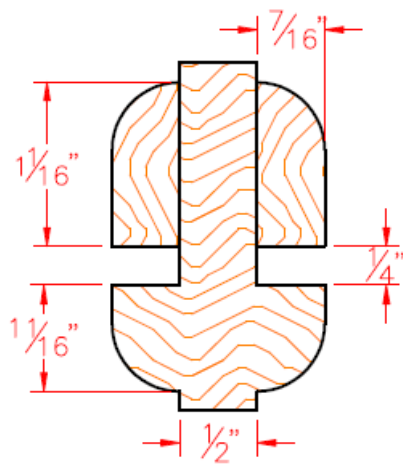

STANDARD S&R TRUE DIVIDED LITE/SASH DETAILS

1-3/4" SASH LITE
DETAIL - NON RATED

1-3/4" FRENCH DOOR
BAR & MUNTIN - NON RATED

1-3/4" SASH LITE
DETAIL - 20 MIN

1-3/4" FRENCH DOOR
BAR & MUNTIN - 20 MIN

2-1/4" FRENCH DOOR
BAR & MUNTIN - NON RATED

2-1/4" FRENCH DOOR
BAR & MUNTIN - 20 MIN

2-1/4" SASH LITE
DETAIL - NON RATED

2-1/4" SASH LITE
DETAIL - 20 MIN

STANDARD S&R OGEE TRUE DIVIDED LITE/SASH DETAILS

1-3/4" SASH LITE
DETAIL - NON RATED

1-3/4" FRENCH DOOR
BAR & MUNTIN - NON RATED

STANDARD S&R OVOLO TRUE DIVIDED LITE/SASH DETAILS

1-3/4" SASH LITE
DETAIL - NON RATED

1-3/4" FRENCH DOOR
BAR & MUNTIN - NON RATED

1-3/4" SASH LITE
DETAIL - 20 MIN

1-3/4" FRENCH DOOR
BAR & MUNTIN - 20 MIN

2-1/4" FRENCH DOOR
BAR & MUNTIN - NON RATED