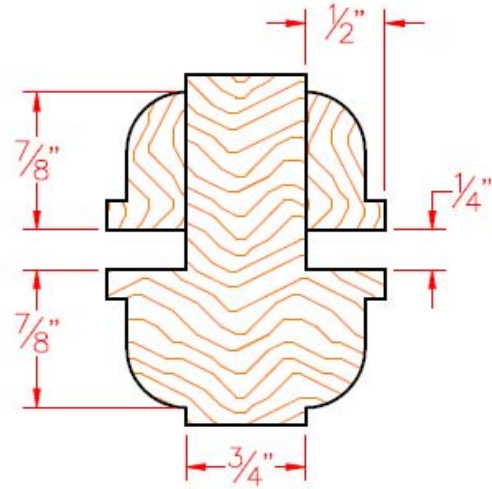

STANDARD S&R OVOLO TRUE DIVIDED LITE/SASH DETAILS

1-3/4" SASH LITE
DETAIL - NON RATED

1-3/4" FRENCH DOOR
BAR & MUNTIN - NON RATED

1-3/4" SASH LITE
DETAIL - 20 MIN

1-3/4" FRENCH DOOR
BAR & MUNTIN - 20 MIN

2-1/4" FRENCH DOOR
BAR & MUNTIN - NON RATED

2-1/4" FRENCH DOOR
BAR & MUNTIN - 20 MIN

2-1/4" SASH LITE
DETAIL - NON RATED

2-1/4" SASH LITE
DETAIL - 20 MIN

Eggers Industries

Stile & Rail Doors, Door Frames,
Plywood, Veneered Components

Two Rivers Division
One Eggers Drive
Two Rivers, WI 54241
Phone: 920.793.1351
Fax: 920.793.2958