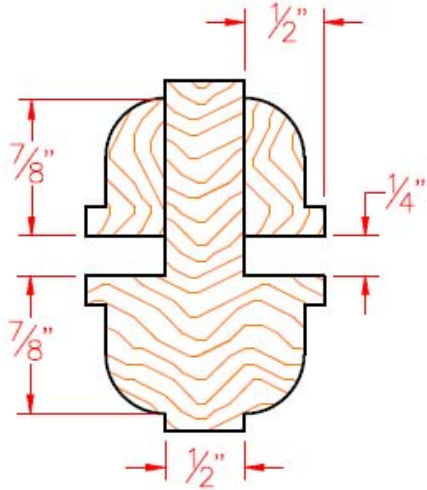

STANDARD S&R OVOLO TRUE DIVIDED LITE/SASH DETAILS

1-3/4" SASH LITE
DETAIL - NON RATED

1-3/4" FRENCH DOOR
BAR & MUNTIN - NON RATED

1-3/4" SASH LITE
DETAIL - 20 MIN

1-3/4" FRENCH DOOR
BAR & MUNTIN - 20 MIN

2-1/4" FRENCH DOOR
BAR & MUNTIN - NON RATED

2-1/4" FRENCH DOOR
BAR & MUNTIN - 20 MIN

2-1/4" SASH LITE
DETAIL - NON RATED

2-1/4" SASH LITE
DETAIL - 20 MIN

Eggers Industries

Stile & Rail Doors, Door Frames,
Plywood, Veneered Components

Two Rivers Division
One Eggers Drive
Two Rivers, WI 54241
Phone: 920.793.1351
Fax: 920.793.2958