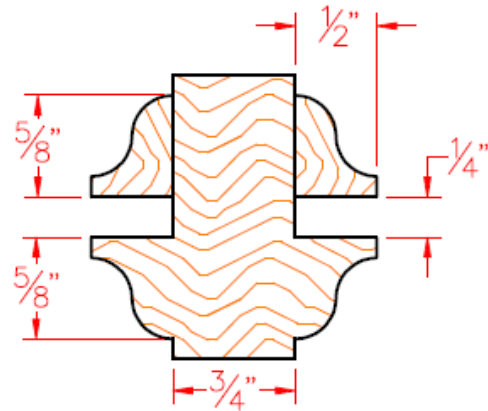

1-3/4" FRENCH DOOR
BAR & MUNTIN - 20 MIN