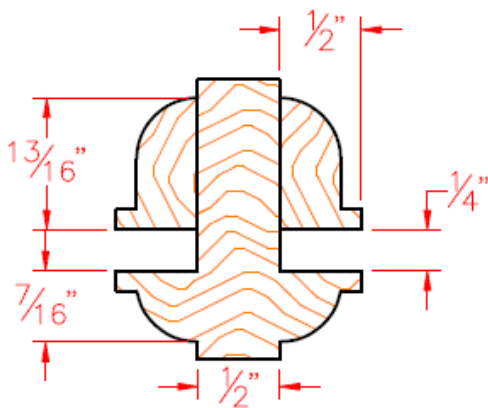

2-1/4" FRENCH DOOR
BAR & MUNTIN - 20 MIN

2-1/4" SASH LITE
DETAIL - NON RATED

2-1/4" SASH LITE
DETAIL - 20 MIN

STANDARD S&R OGEE TRUE DIVIDED LITE/SASH DETAILS

1-3/4" SASH LITE
DETAIL - NON RATED

1-3/4" FRENCH DOOR
BAR & MUNTIN - NON RATED

1-3/4" SASH LITE
DETAIL - 20 MIN

1-3/4" FRENCH DOOR
BAR & MUNTIN - 20 MIN

2-1/4" FRENCH DOOR
BAR & MUNTIN - NON RATED

2-1/4" FRENCH DOOR
BAR & MUNTIN - 20 MIN

2-1/4" SASH LITE
DETAIL - NON RATED

2-1/4" SASH LITE
DETAIL - 20 MIN

STANDARD S&R OVOLO TRUE DIVIDED LITE/SASH DETAILS

1-3/4" SASH LITE
DETAIL - NON RATED

1-3/4" FRENCH DOOR
BAR & MUNTIN - NON RATED

1-3/4" SASH LITE
DETAIL - 20 MIN

1-3/4" FRENCH DOOR
BAR & MUNTIN - 20 MIN

2-1/4" FRENCH DOOR
BAR & MUNTIN - NON RATED

2-1/4" FRENCH DOOR
BAR & MUNTIN - 20 MIN

2-1/4" SASH LITE
DETAIL - NON RATED

2-1/4" SASH LITE
DETAIL - 20 MIN

Eggers Industries

Stile & Rail Doors, Door Frames,
Plywood, Veneered Components

Two Rivers Division
One Eggers Drive
Two Rivers, WI 54241
Phone: 920.793.1351
Fax: 920.793.2958