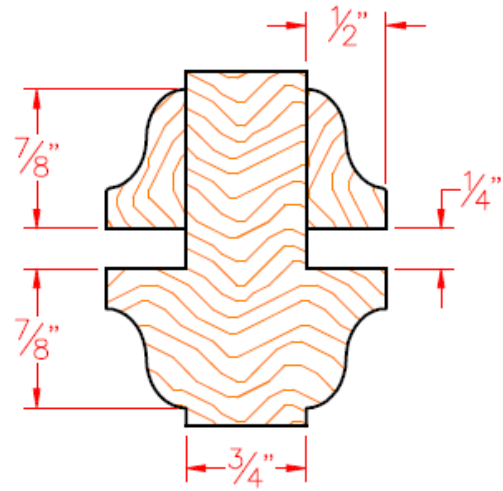

2-1/4" FRENCH DOOR
BAR & MUNTIN - 20 MIN

2-1/4" SASH LITE
DETAIL - NON RATED

2-1/4" SASH LITE
DETAIL - 20 MIN

STANDARD S&R OGEE TRUE DIVIDED LITE/SASH DETAILS

1-3/4" SASH LITE
DETAIL - NON RATED

1-3/4" FRENCH DOOR
BAR & MUNTIN - NON RATED

1-3/4" SASH LITE
DETAIL - 20 MIN

1-3/4" FRENCH DOOR
BAR & MUNTIN - 20 MIN

2-1/4" FRENCH DOOR
BAR & MUNTIN - NON RATED

2-1/4" FRENCH DOOR
BAR & MUNTIN - 20 MIN

2-1/4" SASH LITE
DETAIL - NON RATED

2-1/4" SASH LITE
DETAIL - 20 MIN