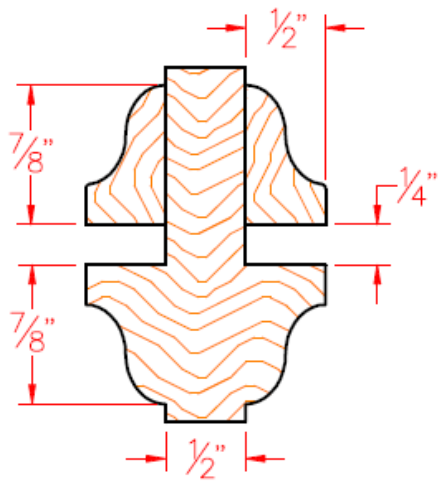

2-1/4" FRENCH DOOR
BAR & MUNTIN - 20 MIN

2-1/4" SASH LITE
DETAIL - NON RATED

2-1/4" SASH LITE
DETAIL - 20 MIN

STANDARD S&R OGEE TRUE DIVIDED LITE/SASH DETAILS

1-3/4" SASH LITE
DETAIL - NON RATED

1-3/4" FRENCH DOOR
BAR & MUNTIN - NON RATED

1-3/4" SASH LITE
DETAIL - 20 MIN

1-3/4" FRENCH DOOR
BAR & MUNTIN - 20 MIN

2-1/4" FRENCH DOOR
BAR & MUNTIN - NON RATED

2-1/4" FRENCH DOOR
BAR & MUNTIN - 20 MIN

2-1/4" SASH LITE
DETAIL - NON RATED

2-1/4" SASH LITE
DETAIL - 20 MIN

STANDARD S&R OVOLO TRUE DIVIDED LITE/SASH DETAILS

1-3/4" SASH LITE
DETAIL - NON RATED

1-3/4" FRENCH DOOR
BAR & MUNTIN - NON RATED

1-3/4" SASH LITE
DETAIL - 20 MIN

1-3/4" FRENCH DOOR
BAR & MUNTIN - 20 MIN

2-1/4" FRENCH DOOR
BAR & MUNTIN - NON RATED