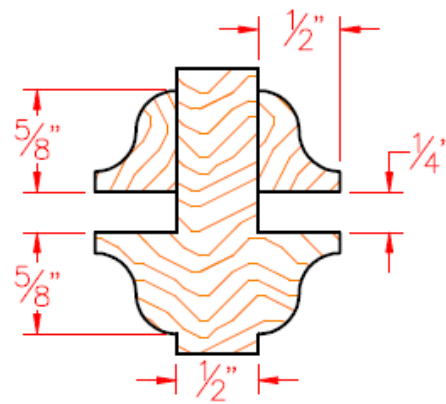

2-1/4" FRENCH DOOR
BAR & MUNTIN - 20 MIN

2-1/4" SASH LITE
DETAIL - NON RATED

2-1/4" SASH LITE
DETAIL - 20 MIN

STANDARD S&R OGEE TRUE DIVIDED LITE/SASH DETAILS

1-3/4" SASH LITE
DETAIL - NON RATED

1-3/4" FRENCH DOOR
BAR & MUNTIN - NON RATED

1-3/4" SASH LITE
DETAIL - 20 MIN

1-3/4" FRENCH DOOR
BAR & MUNTIN - 20 MIN

2-1/4" FRENCH DOOR
BAR & MUNTIN - NON RATED

2-1/4" FRENCH DOOR
BAR & MUNTIN - 20 MIN

2-1/4" SASH LITE
DETAIL - NON RATED

2-1/4" SASH LITE
DETAIL - 20 MIN

STANDARD S&R OVOLO TRUE DIVIDED LITE/SASH DETAILS

1-3/4" SASH LITE
DETAIL - NON RATED

1-3/4" FRENCH DOOR
BAR & MUNTIN - NON RATED

1-3/4" SASH LITE
DETAIL - 20 MIN

1-3/4" FRENCH DOOR
BAR & MUNTIN - 20 MIN

2-1/4" FRENCH DOOR
BAR & MUNTIN - NON RATED