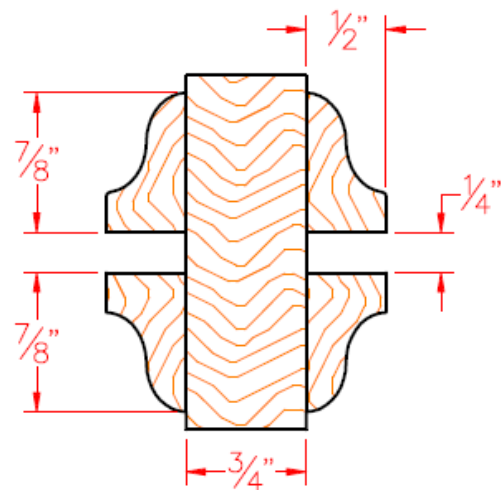

1-3/4" SASH LITE
DETAIL - 20 MIN

1-3/4" FRENCH DOOR
BAR & MUNTIN - 20 MIN

2-1/4" FRENCH DOOR
BAR & MUNTIN - NON RATED

2-1/4" FRENCH DOOR
BAR & MUNTIN - 20 MIN

2-1/4" SASH LITE
DETAIL - NON RATED

2-1/4" SASH LITE
DETAIL - 20 MIN

STANDARD S&R OVOLO TRUE DIVIDED LITE/SASH DETAILS

1-3/4" SASH LITE
DETAIL - NON RATED

1-3/4" FRENCH DOOR
BAR & MUNTIN - NON RATED

1-3/4" SASH LITE
DETAIL - 20 MIN

1-3/4" FRENCH DOOR
BAR & MUNTIN - 20 MIN

2-1/4" FRENCH DOOR
BAR & MUNTIN - NON RATED

2-1/4" FRENCH DOOR
BAR & MUNTIN - 20 MIN

2-1/4" SASH LITE
DETAIL - NON RATED

2-1/4" SASH LITE
DETAIL - 20 MIN

Eggers Industries

Stile & Rail Doors, Door Frames,
Plywood, Veneered Components

Two Rivers Division
One Eggers Drive
Two Rivers, WI 54241
Phone: 920.793.1351
Fax: 920.793.2958