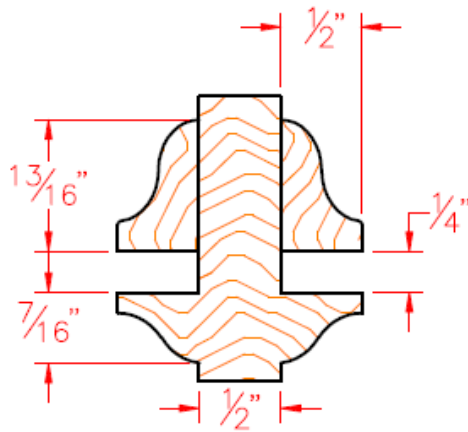

2-1/4" FRENCH DOOR
BAR & MUNTIN - 20 MIN

2-1/4" SASH LITE
DETAIL - NON RATED

2-1/4" SASH LITE
DETAIL - 20 MIN

STANDARD S&R OGEE TRUE DIVIDED LITE/SASH DETAILS

1-3/4" SASH LITE
DETAIL - NON RATED

1-3/4" FRENCH DOOR
BAR & MUNTIN - NON RATED

1-3/4" SASH LITE
DETAIL - 20 MIN

1-3/4" FRENCH DOOR
BAR & MUNTIN - 20 MIN

2-1/4" FRENCH DOOR
BAR & MUNTIN - NON RATED

2-1/4" FRENCH DOOR
BAR & MUNTIN - 20 MIN

2-1/4" SASH LITE
DETAIL - NON RATED

2-1/4" SASH LITE
DETAIL - 20 MIN

STANDARD S&R OVOLO TRUE DIVIDED LITE/SASH DETAILS

1-3/4" SASH LITE
DETAIL - NON RATED

1-3/4" FRENCH DOOR
BAR & MUNTIN - NON RATED

1-3/4" SASH LITE
DETAIL - 20 MIN

1-3/4" FRENCH DOOR
BAR & MUNTIN - 20 MIN

2-1/4" FRENCH DOOR
BAR & MUNTIN - NON RATED