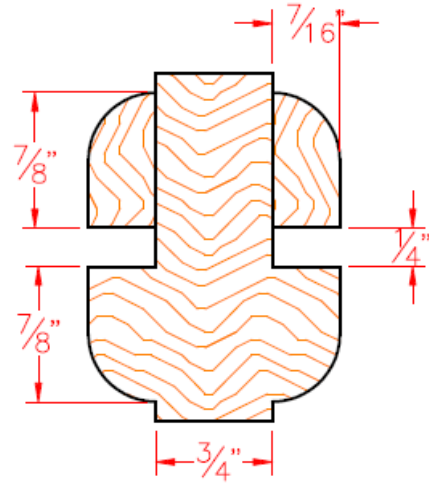

STANDARD S&R TRUE DIVIDED LITE/SASH DETAILS

1-3/4" SASH LITE
DETAIL - NON RATED

1-3/4" FRENCH DOOR
BAR & MUNTIN - NON RATED

1-3/4" SASH LITE
DETAIL - 20 MIN

1-3/4" FRENCH DOOR
BAR & MUNTIN - 20 MIN

2-1/4" FRENCH DOOR
BAR & MUNTIN - NON RATED

2-1/4" FRENCH DOOR
BAR & MUNTIN - 20 MIN

2-1/4" SASH LITE
DETAIL - NON RATED

2-1/4" SASH LITE
DETAIL - 20 MIN

STANDARD S&R OGEE TRUE DIVIDED LITE/SASH DETAILS

1-3/4" SASH LITE
DETAIL - NON RATED

1-3/4" FRENCH DOOR
BAR & MUNTIN - NON RATED