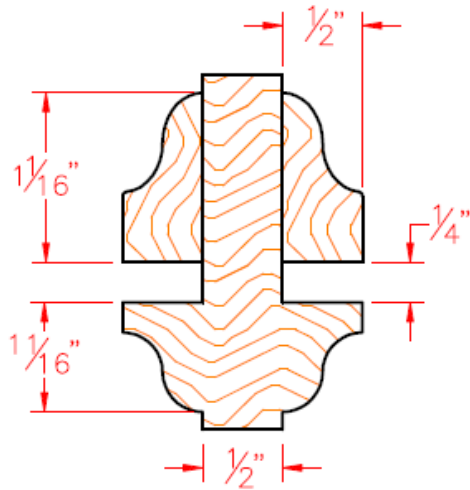

2-1/4" FRENCH DOOR
BAR & MUNTIN - 20 MIN

2-1/4" SASH LITE
DETAIL - NON RATED

2-1/4" SASH LITE
DETAIL - 20 MIN

STANDARD S&R OGEE TRUE DIVIDED LITE/SASH DETAILS

1-3/4" SASH LITE
DETAIL - NON RATED

1-3/4" FRENCH DOOR
BAR & MUNTIN - NON RATED

1-3/4" SASH LITE
DETAIL - 20 MIN

1-3/4" FRENCH DOOR
BAR & MUNTIN - 20 MIN

2-1/4" FRENCH DOOR
BAR & MUNTIN - NON RATED

2-1/4" FRENCH DOOR
BAR & MUNTIN - 20 MIN

2-1/4" SASH LITE
DETAIL - NON RATED

2-1/4" SASH LITE
DETAIL - 20 MIN

STANDARD S&R OVOLO TRUE DIVIDED LITE/SASH DETAILS

1-3/4" SASH LITE
DETAIL - NON RATED

1-3/4" FRENCH DOOR
BAR & MUNTIN - NON RATED

1-3/4" SASH LITE
DETAIL - 20 MIN

1-3/4" FRENCH DOOR
BAR & MUNTIN - 20 MIN

2-1/4" FRENCH DOOR
BAR & MUNTIN - NON RATED

2-1/4" FRENCH DOOR
BAR & MUNTIN - 20 MIN

2-1/4" SASH LITE
DETAIL - NON RATED

2-1/4" SASH LITE
DETAIL - 20 MIN

Eggers Industries

Stile & Rail Doors, Door Frames,
Plywood, Veneered Components

Two Rivers Division
One Eggers Drive
Two Rivers, WI 54241
Phone: 920.793.1351
Fax: 920.793.2958