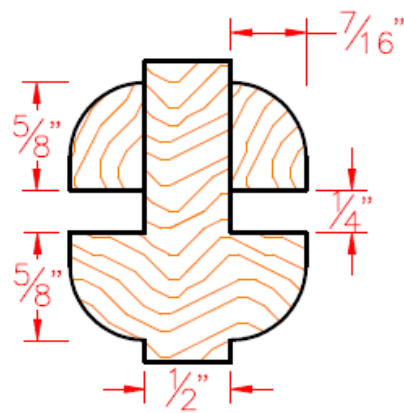

STANDARD S&R TRUE DIVIDED LITE/SASH DETAILS

1-3/4" SASH LITE
DETAIL - NON RATED

1-3/4" FRENCH DOOR
BAR & MUNTIN - NON RATED

1-3/4" SASH LITE
DETAIL - 20 MIN

1-3/4" FRENCH DOOR
BAR & MUNTIN - 20 MIN

2-1/4" FRENCH DOOR
BAR & MUNTIN - NON RATED

2-1/4" FRENCH DOOR
BAR & MUNTIN - 20 MIN

2-1/4" SASH LITE
DETAIL - NON RATED

2-1/4" SASH LITE
DETAIL - 20 MIN

STANDARD S&R OGEE TRUE DIVIDED LITE/SASH DETAILS

1-3/4" SASH LITE
DETAIL - NON RATED

1-3/4" FRENCH DOOR
BAR & MUNTIN - NON RATED