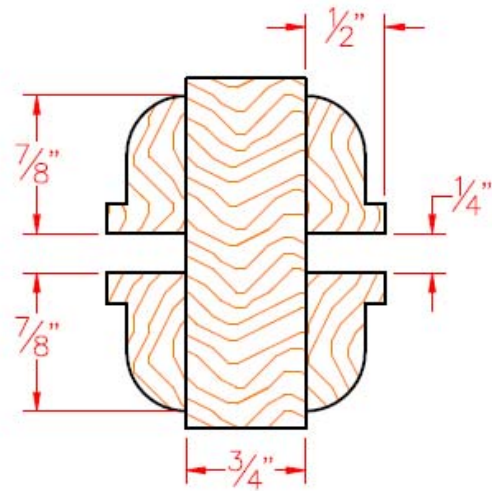

STANDARD S&R OVOLO TRUE DIVIDED LITE/SASH DETAILS

1-3/4" SASH LITE
DETAIL - NON RATED

1-3/4" FRENCH DOOR
BAR & MUNTIN - NON RATED

1-3/4" SASH LITE
DETAIL - 20 MIN

1-3/4" FRENCH DOOR
BAR & MUNTIN - 20 MIN

2-1/4" FRENCH DOOR
BAR & MUNTIN - NON RATED

2-1/4" FRENCH DOOR
BAR & MUNTIN - 20 MIN

2-1/4" SASH LITE
DETAIL - NON RATED

2-1/4" SASH LITE
DETAIL - 20 MIN

Eggers Industries

Stile & Rail Doors, Door Frames,
Plywood, Veneered Components

Two Rivers Division
One Eggers Drive
Two Rivers, WI 54241
Phone: 920.793.1351
Fax: 920.793.2958