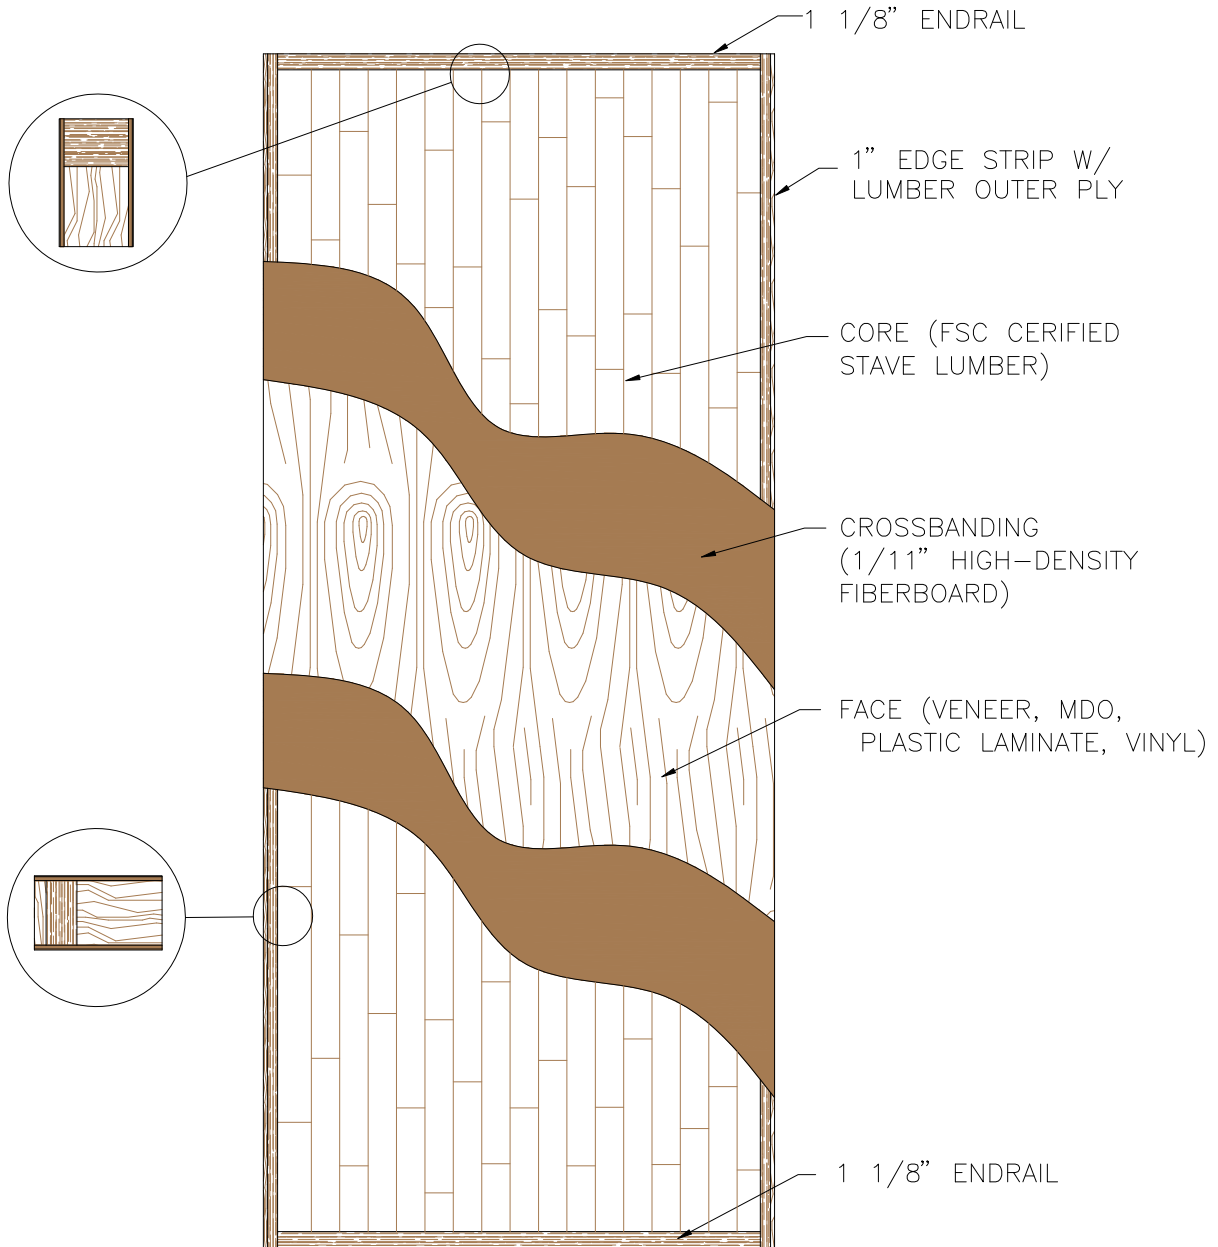

FSC Certified Stave Core – Lumber Edge
Door Construction

Eggers Industries

No. 294-01-10

Eggers Industries

**Stile & Rail Doors,
Door Frames, Plywood**

East Division
One Eggers Drive
Two Rivers, WI 54241
Phone: 920.793.1351
Fax: 920.793.2958