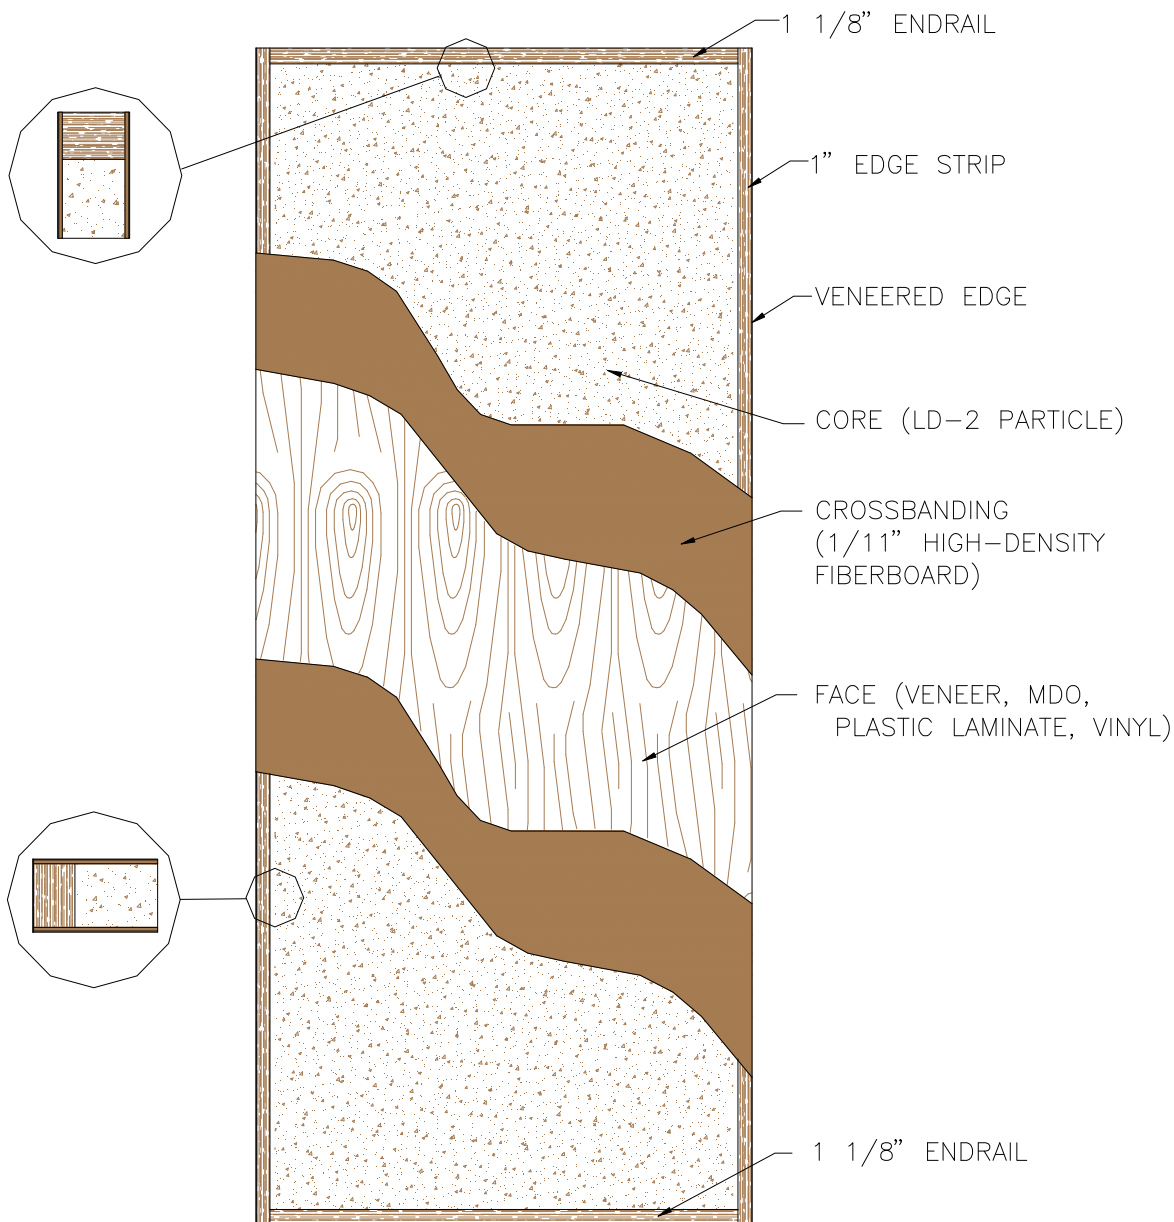

Particle Core - Veneered Edge
Door Construction

Eggers Industries

No. 337V-01-10

Eggers Industries

**Stile & Rail Doors, Door Frames,
Plywood, Veneered Components**

Two Rivers Division
One Eggers Drive
Two Rivers, WI 54241
Phone: 920.793.1351
Fax: 920.793.2958