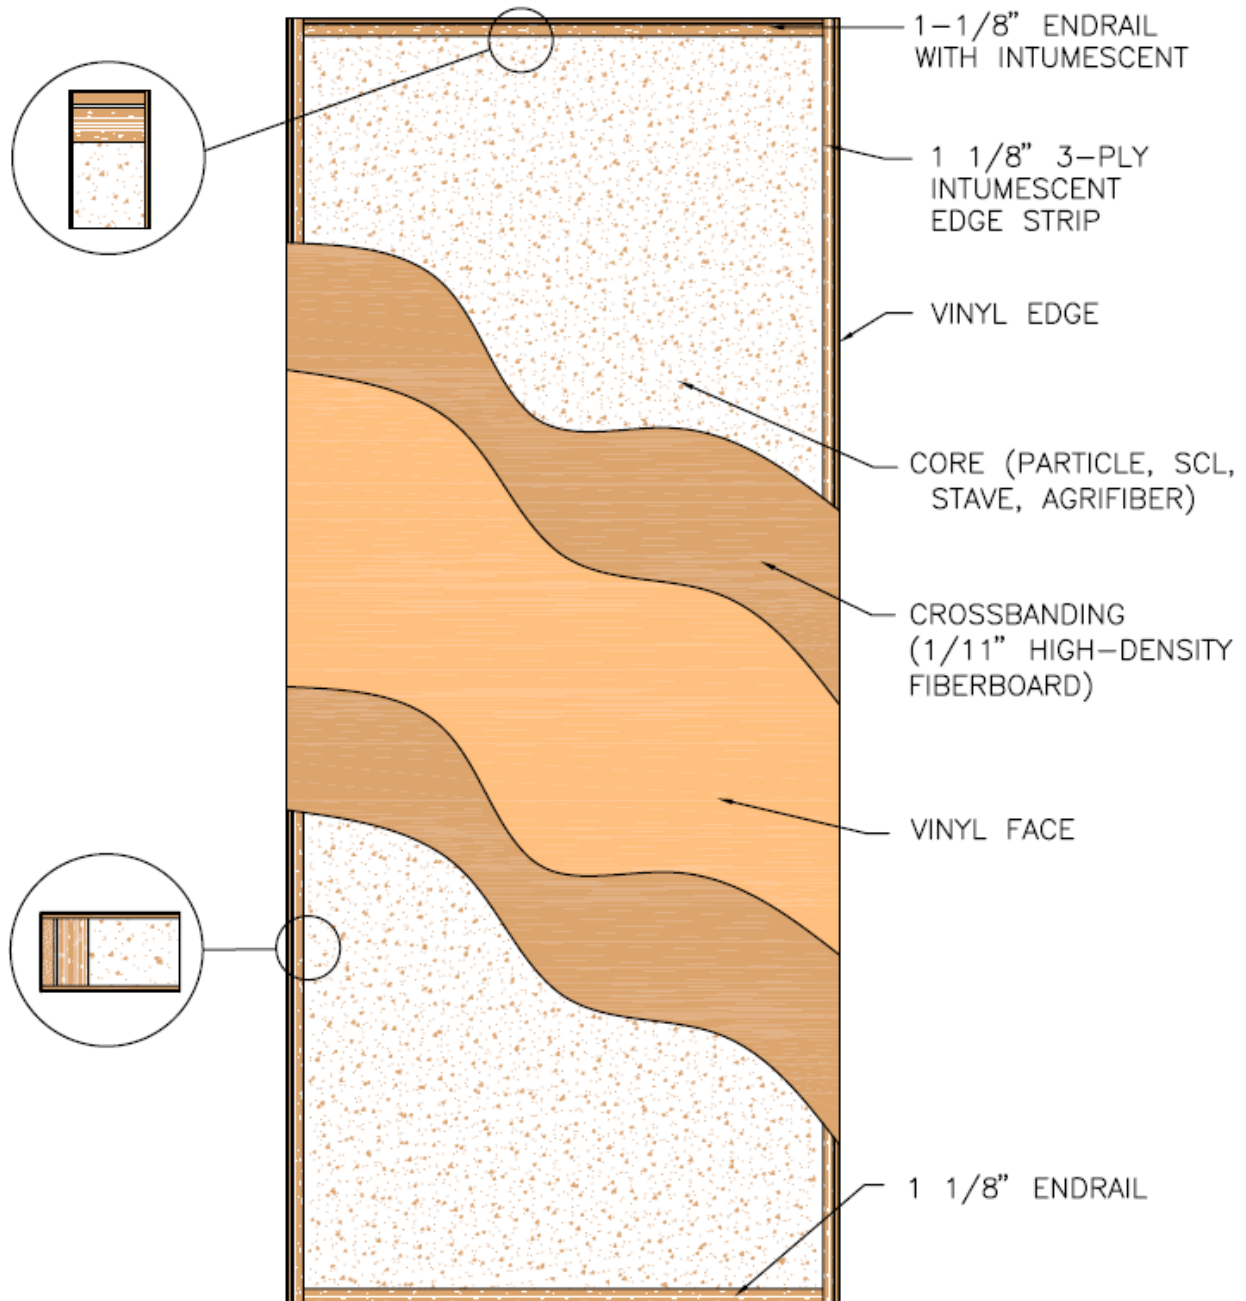

20-Minute Vinyl-Clad Fixed Edge – Category A Door Construction

Eggers Industries

No. 339-07-09

Eggers Industries

Stile & Rail Doors, Door Frames,
Plywood, Veneered Components

Two Rivers Division
One Eggers Drive
Two Rivers, WI 54241
Phone: 920.793.1351
Fax: 920.793.2958