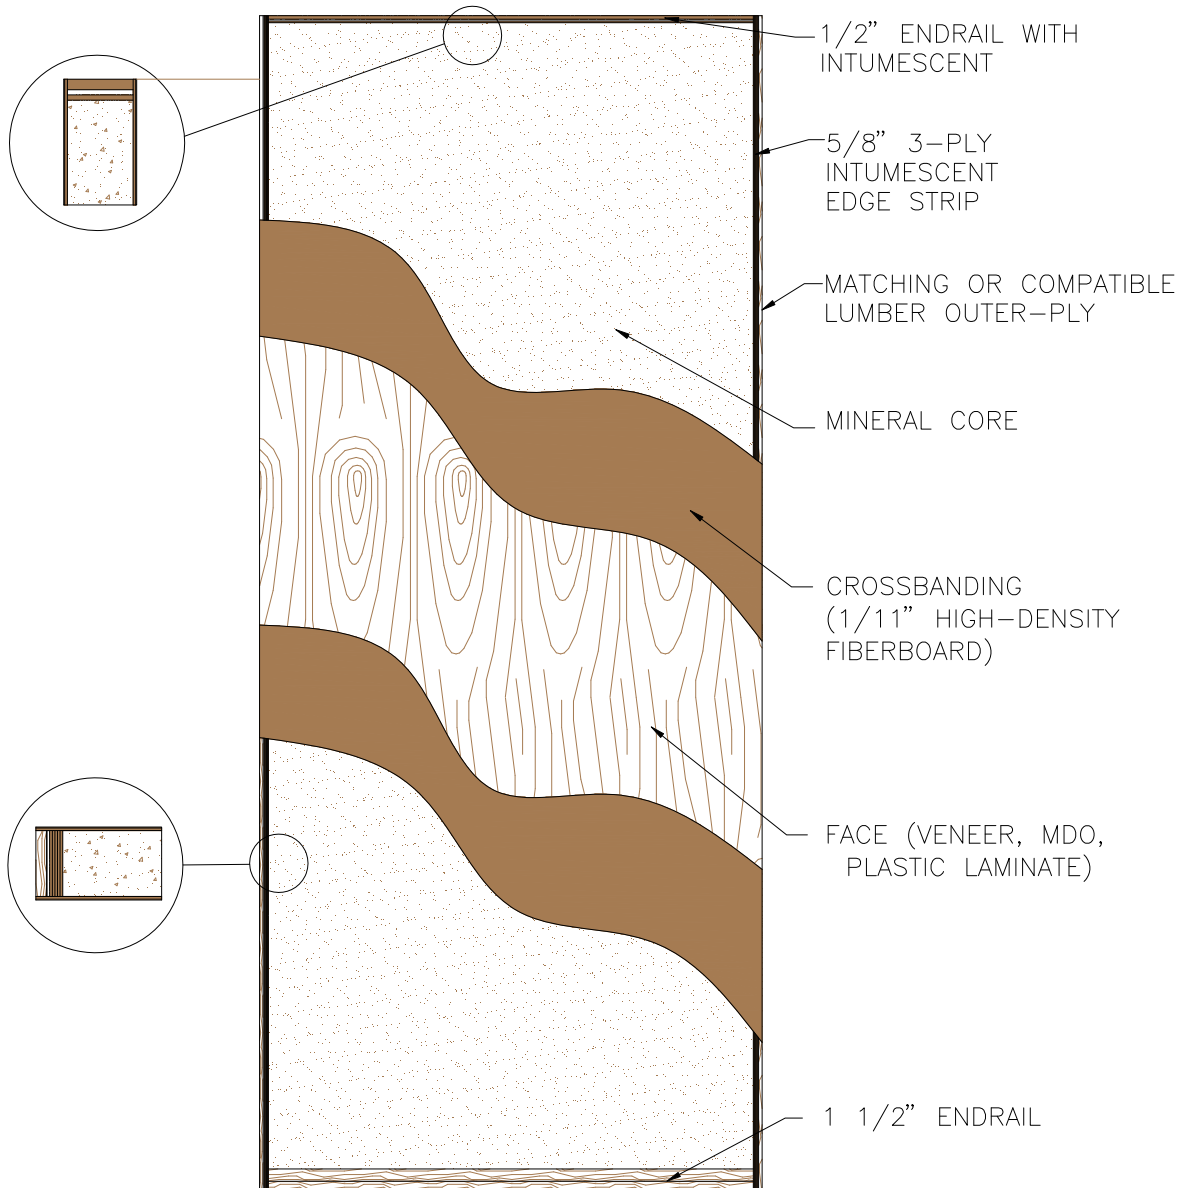

45-90 Minute Mineral Core – Category A
Door Construction

Eggers Industries

No. 340-01-10

Stile & Rail Doors, Door Frames,
Veneered Components, Plywood

Two Rivers Division
One Eggers Drive
Two Rivers, WI 54241
Phone: 920.793.1351
Fax: 920.793.2958