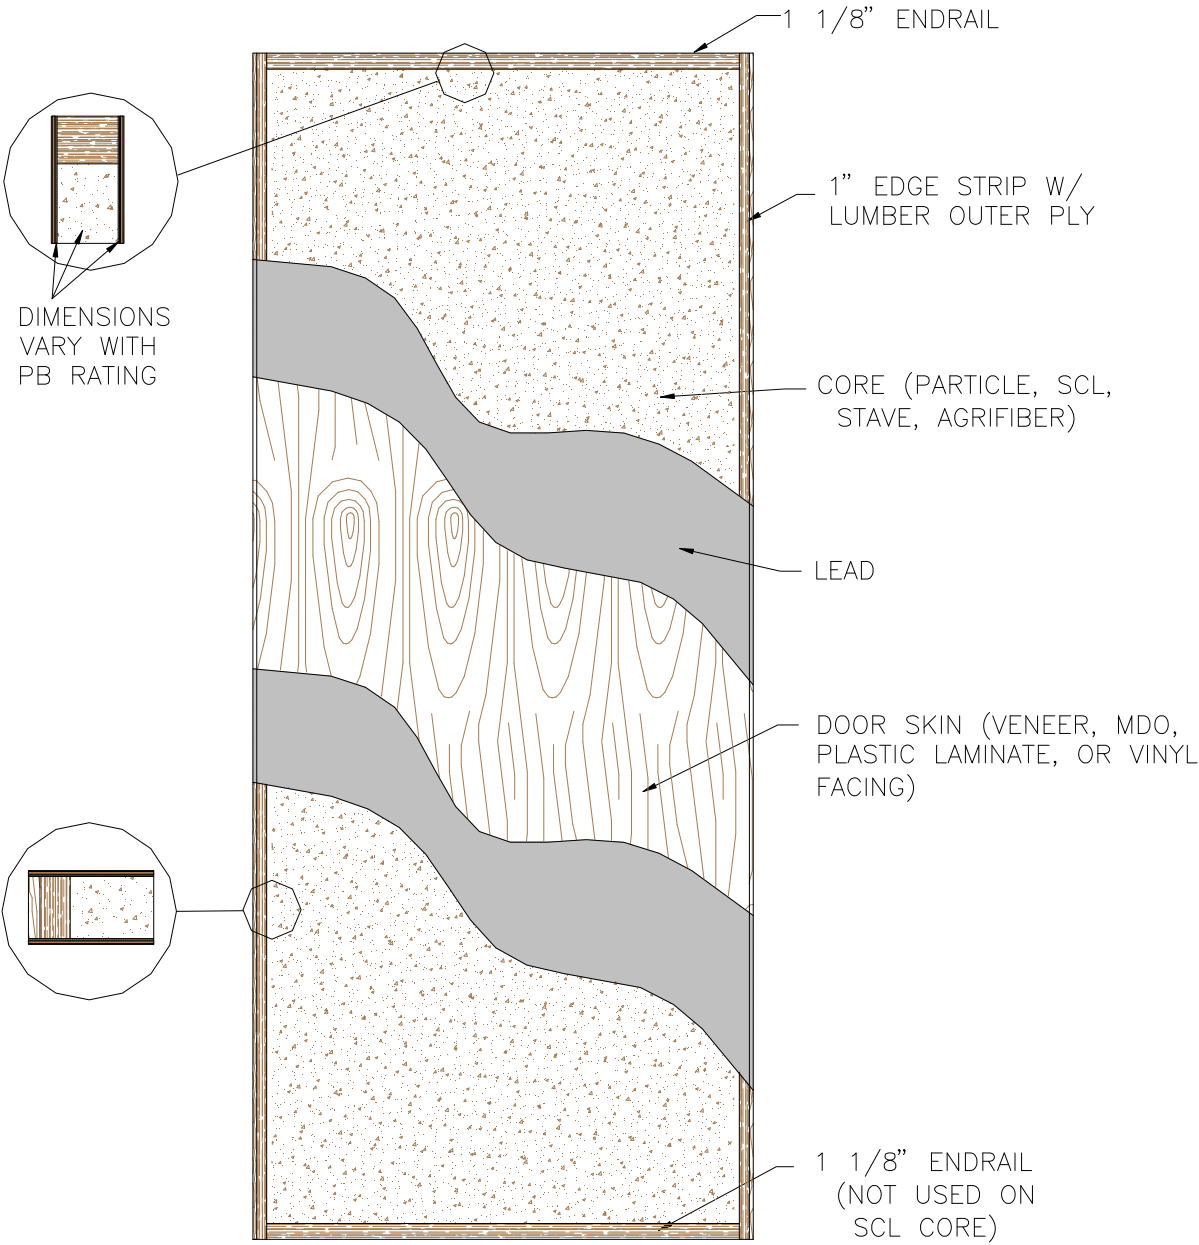

**Lead Lined Door – Lumber Edge**  
Door Construction

Eggers Industries

No. 341-01-10

Eggers Industries

**Stile & Rail Doors, Door Frames,  
Plywood, Veneered Components**

**Two Rivers Division**  
One Eggers Drive  
Two Rivers, WI 54241  
Phone: 920.793.1351  
Fax: 920.793.2958