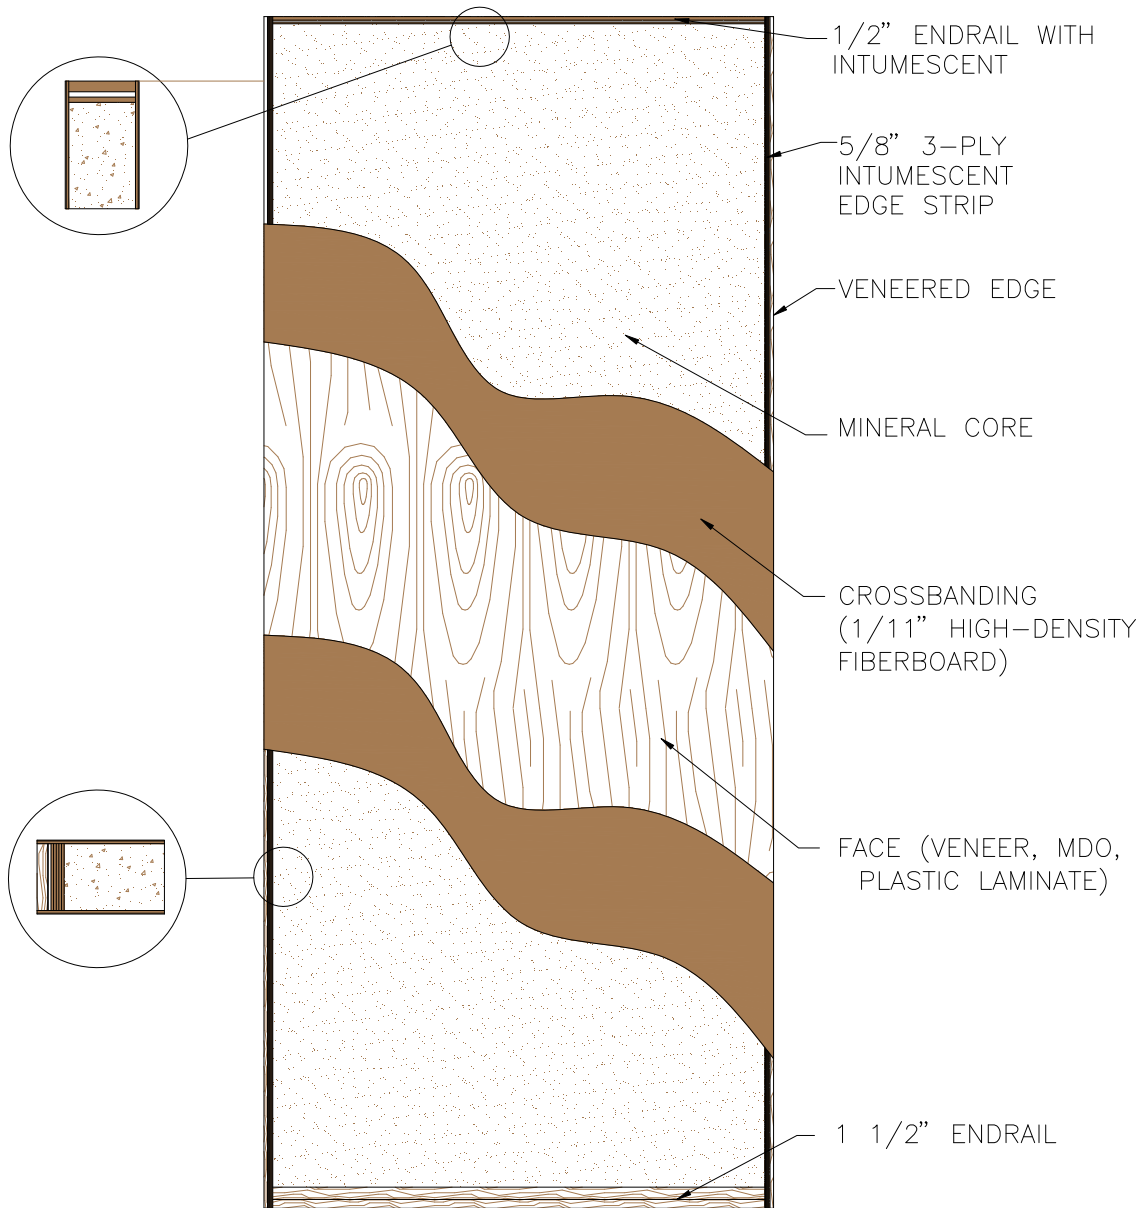

45-90 Minute Mineral Core-Category A – Veneered Edge
Door Construction

Eggers Industries

No. 344-01-10

Stile & Rail Doors, Door Frames,
Veneered Components, Plywood

Two Rivers Division
One Eggers Drive
Two Rivers, WI 54241
Phone: 920.793.1351
Fax: 920.793.2958