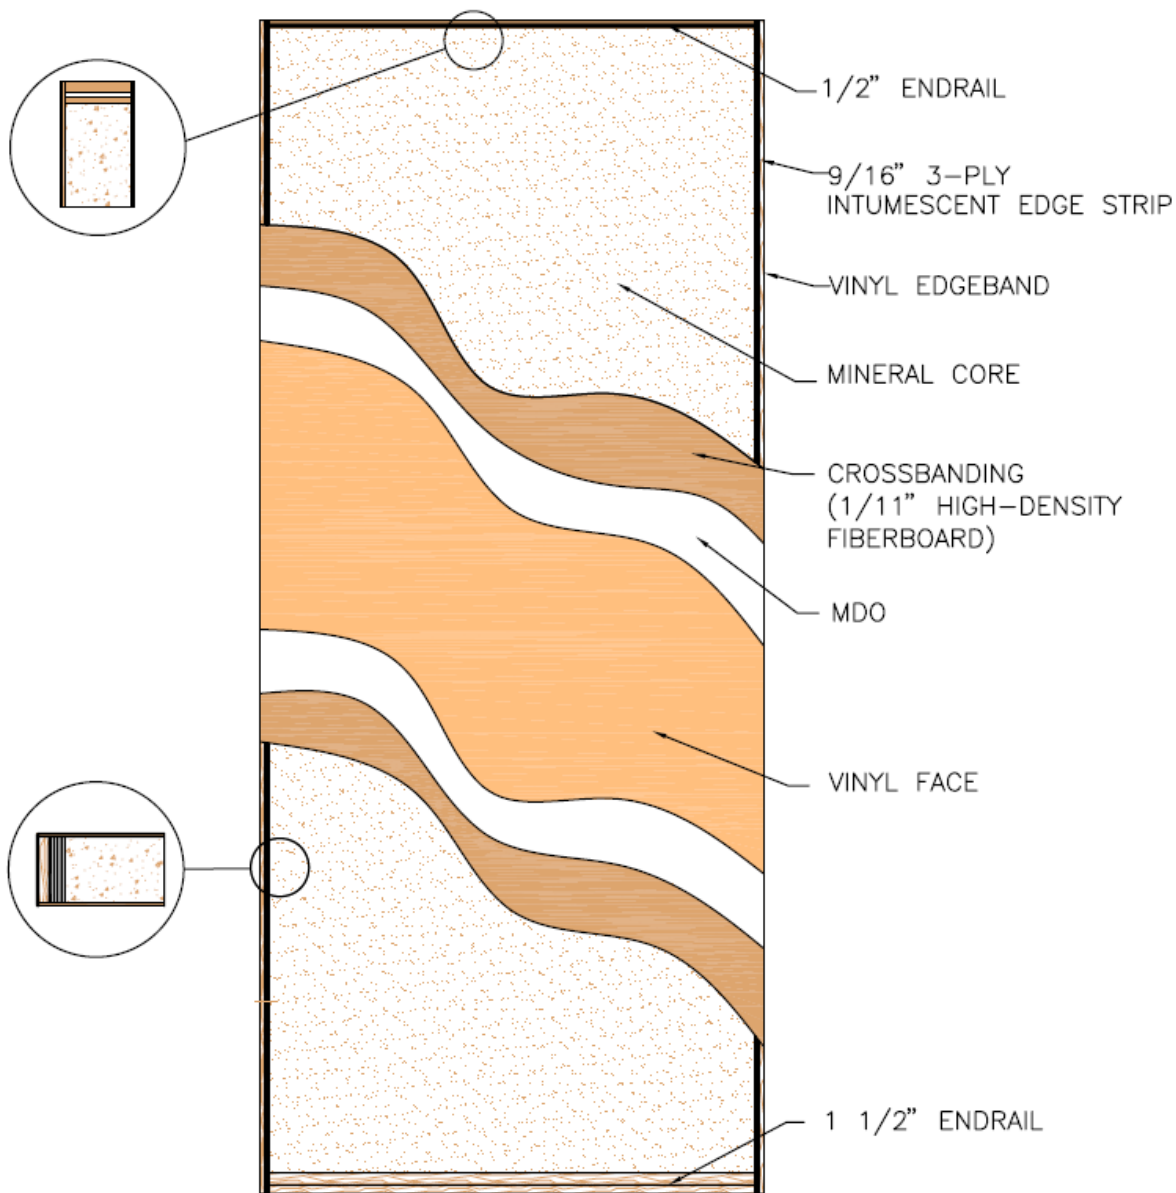

45-90 Minute Vinyl-Clad Fixed Edge – Category A Door Construction

No. 364-07-09

Eggers Industries

Eggers Industries

Stile & Rail Doors, Door Frames,
Plywood, Veneered Components

Two Rivers Division
One Eggers Drive
Two Rivers, WI 54241
Phone: 920.793.1351
Fax: 920.793.2958