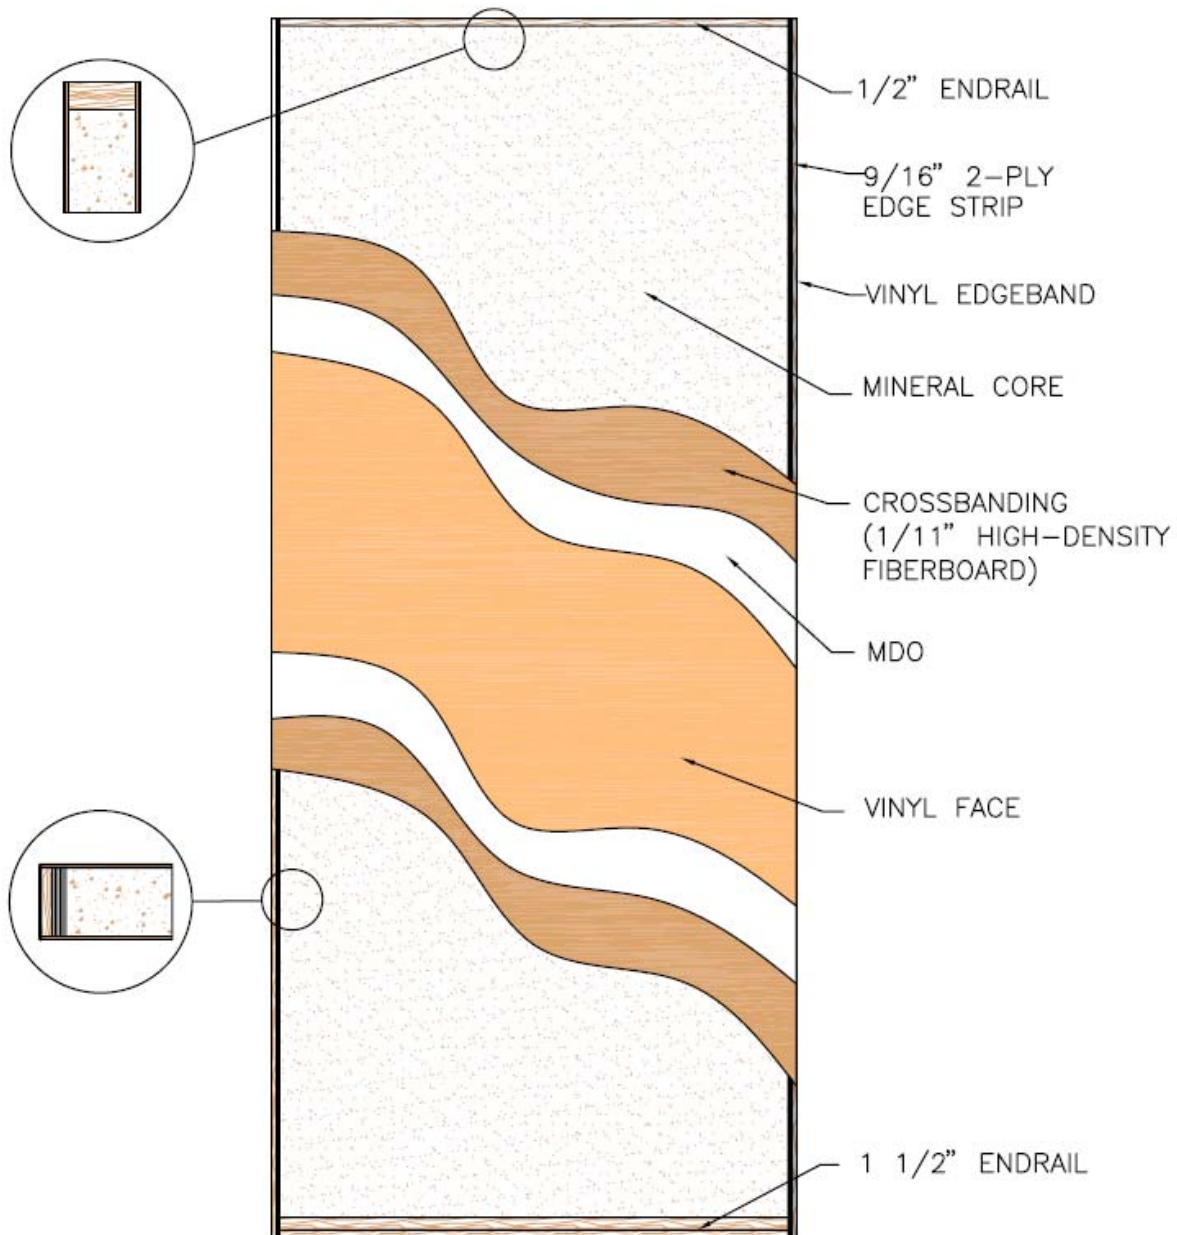

45-90 Minute Vinyl-Clad Fixed Edge – Category B
Door Construction

Eggers Industries

No. 364B-07-09

Eggers Industries

**Stile & Rail Doors, Door Frames,
Plywood, Veneered Components**

Two Rivers Division
One Eggers Drive
Two Rivers, WI 54241
Phone: 920.793.1351
Fax: 920.793.2958