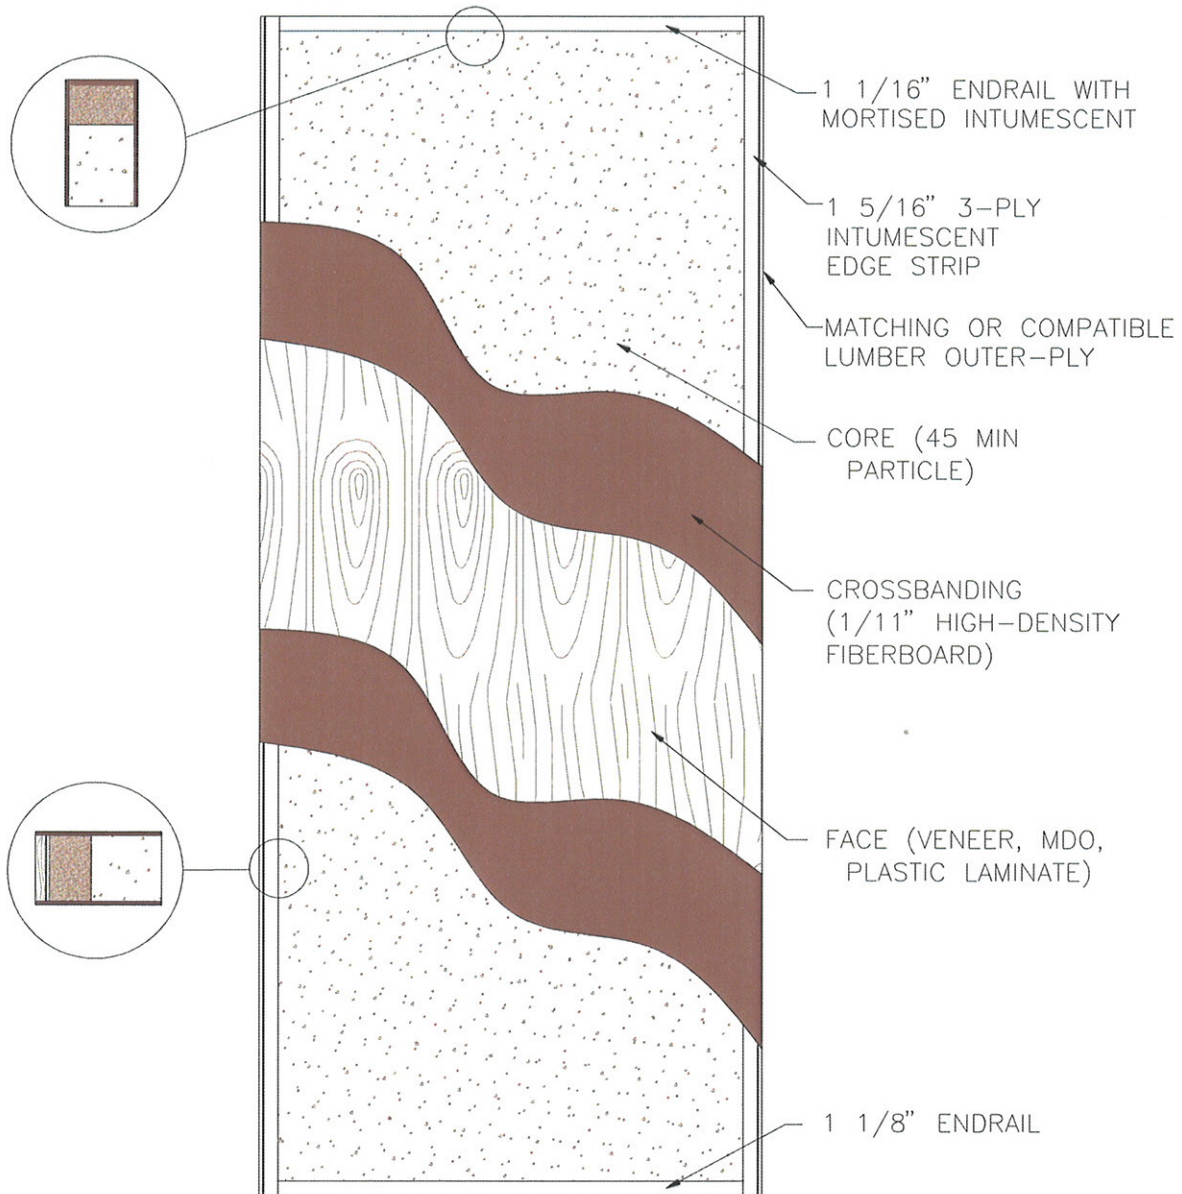

45 Minute Particle Core – Category A
Door Construction

Eggers Industries

No. 380-01-10

Eggers Industries

**Stile & Rail Doors,
Door Frames, Plywood**

Flush Doors

East Division
One Eggers Drive
Two Rivers, WI 54241
Phone: 920.793.1351
Fax: 920.793.2958