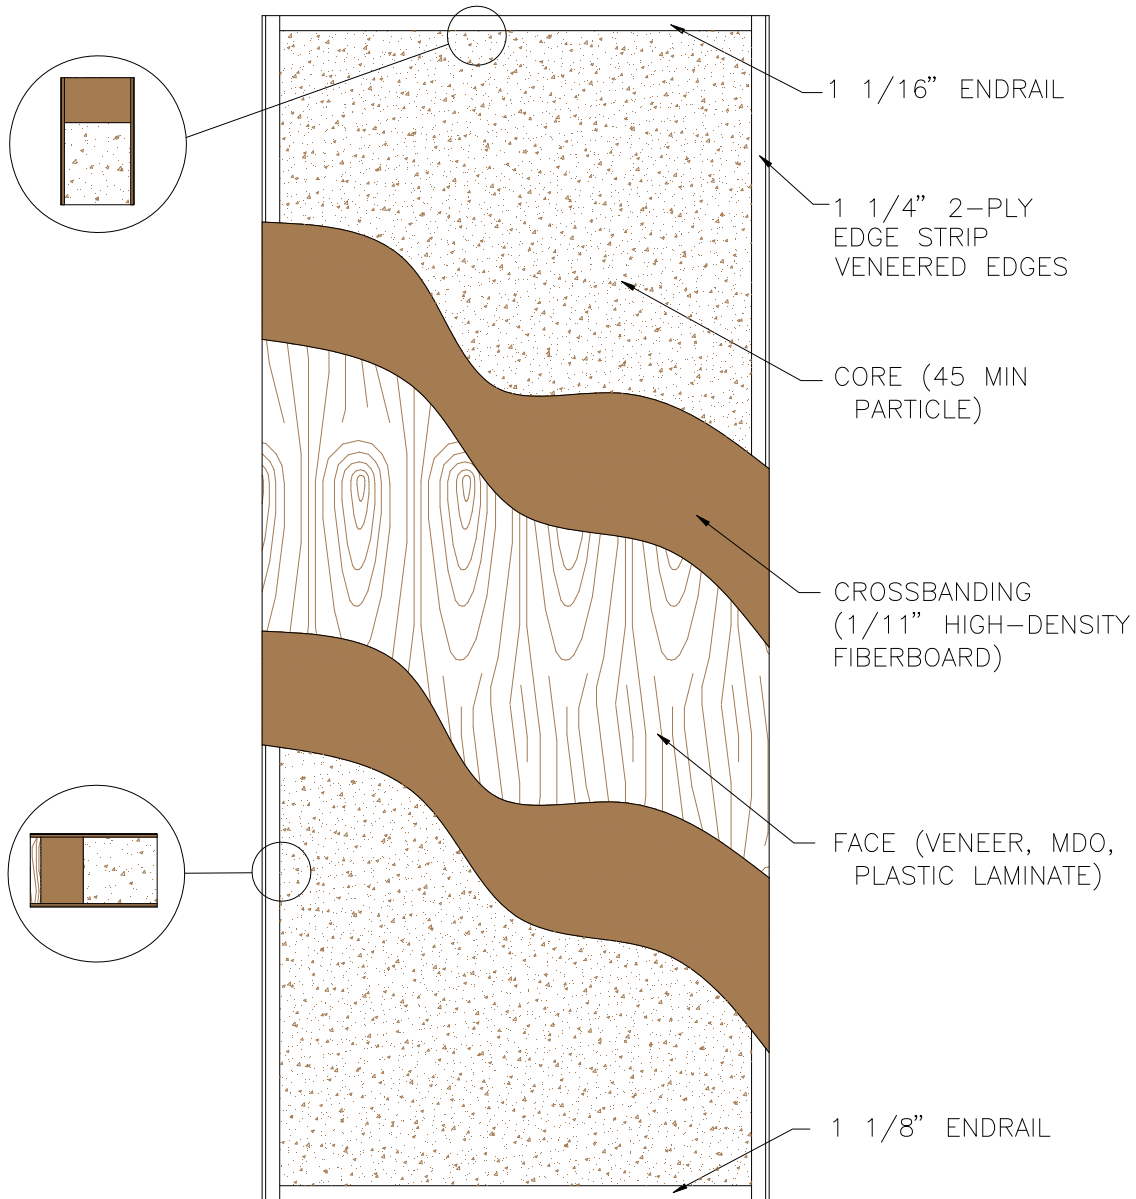

45-Minute Particle Core-Category B-Veneered Edge

Door Construction

Eggers Industries

No. 381V-01-10

**Stile & Rail Doors, Door Frames,
Veneered Components, Plywood**

Two Rivers Division
One Eggers Drive
Two Rivers, WI 54241
Phone: 920.793.1351
Fax: 920.793.2958