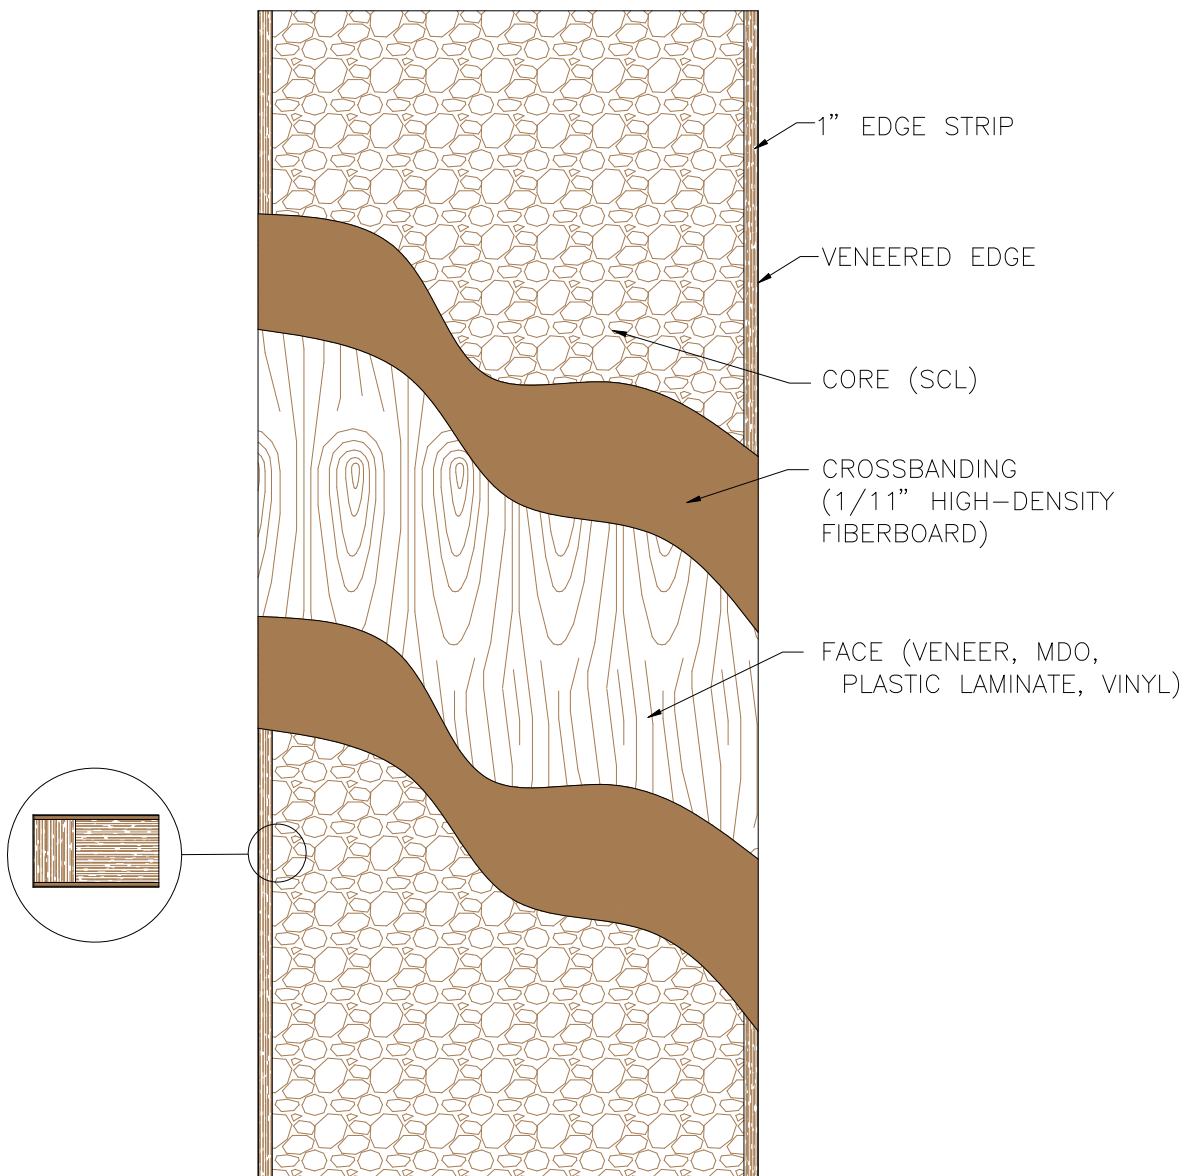

SCL Core - Veneered Edge
Door Construction

Eggers Industries

No. 382V-01-10

**Stile & Rail Doors, Door Frames,
Veneered Components, Plywood**

Two Rivers Division
One Eggers Drive
Two Rivers, WI 54241
Phone: 920.793.1351
Fax: 920.793.2958