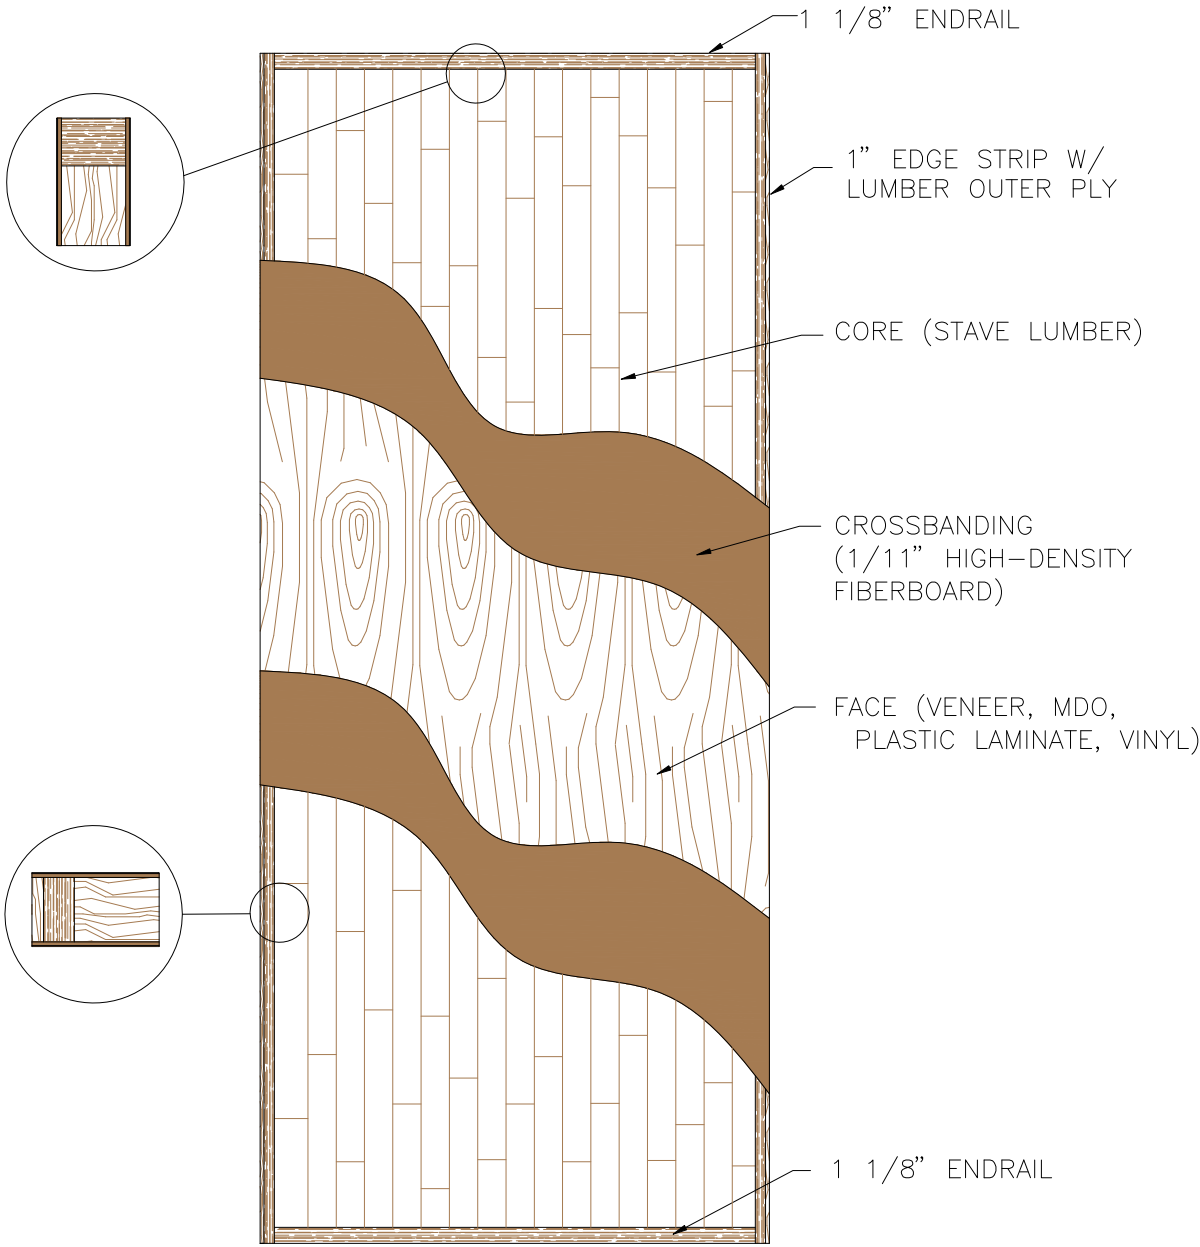

**Stave Core - Lumber Edge**  
Door Construction

Eggers Industries

No. 511-01-10

Eggers Industries

**Stile & Rail Doors, Door Frames,  
Plywood, Veneered Components**

**Two Rivers Division**  
One Eggers Drive  
Two Rivers, WI 54241  
Phone: 920.793.1351  
Fax: 920.793.2958