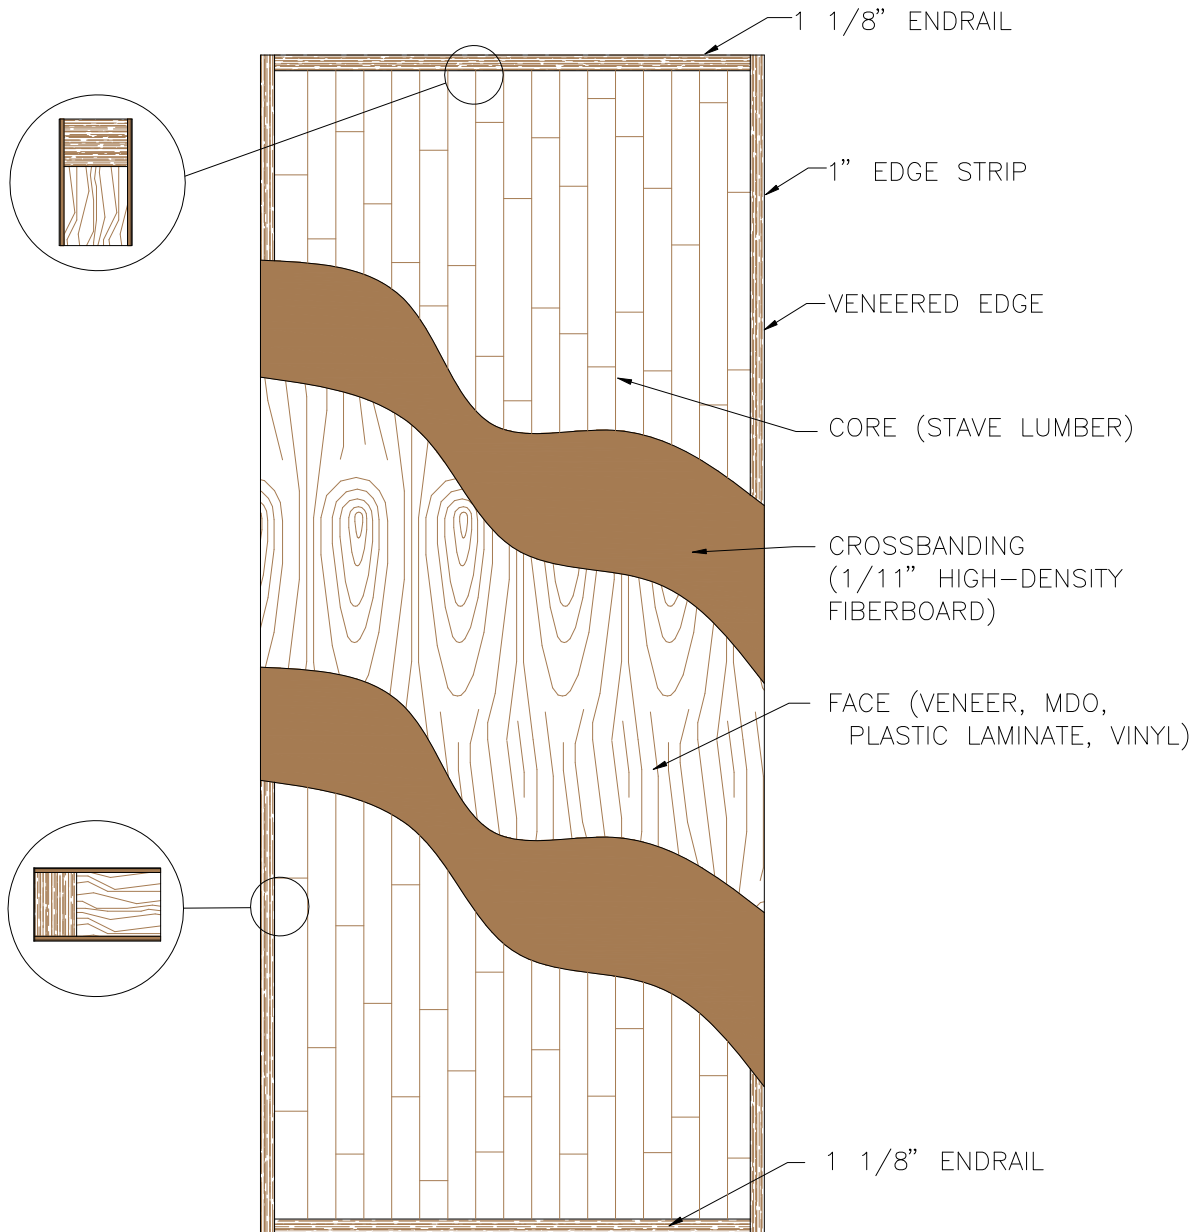

**Stave Core - Veneered Edge**  
Door Construction

**Eggers Industries**

**No. 511V-01-10**

**Stile & Rail Doors, Door Frames,  
Plywood, Veneered Components**

**Two Rivers Division**  
One Eggers Drive  
Two Rivers, WI 54241  
Phone: 920.793.1351  
Fax: 920.793.2958