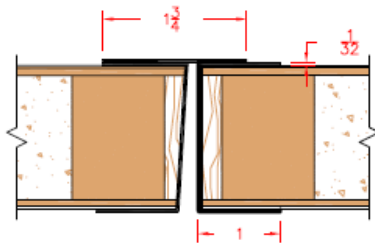

ASTRAGAL AND EDGE SET
SET 218 BY ALL METAL STAMPING

FLAT ASTRAGAL
SET 215 BY ALL METAL STAMPING

WOOD ASTRAGAL

1/2" RABBETTED MEETING EDGE

LEAD LINED ASTRAGAL (NON-LABEL
FLUSH DOORS ONLY)

LEAD LINED ASTRAGAL AND EDGE SET
LABEL DOORS (FLUSH DOORS ONLY)
SET 212 BY ALL METAL STAMPING

ACOUSTICAL ASTRAGAL

NOTE: THESE DRAWINGS ARE TO
SHOW COMMON TREATMENTS OF
MEETING EDGES, AND NOT
MEANT TO IMPLY THE SAME
DOOR CONSTRUCTION IS
APPLICABLE FOR ALL OPTIONS.

Stile & Rail Doors, Door Frames,
Plywood, Veneered Components