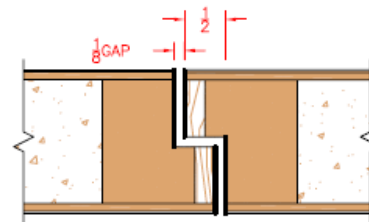

ASTRAGAL AND EDGE SET
SET 218 BY ALL METAL STAMPING

FLAT ASTRAGAL
SET 215 BY ALL METAL STAMPING

WOOD ASTRAGAL

1/2" RABBETTED MEETING EDGE

LEAD LINED ASTRAGAL (NON-LABEL
FLUSH DOORS ONLY)

LEAD LINED ASTRAGAL AND EDGE SET
LABEL DOORS (FLUSH DOORS ONLY)
SET 212 BY ALL METAL STAMPING

ACOUSTICAL ASTRAGAL

NOTE: THESE DRAWINGS ARE TO
SHOW COMMON TREATMENTS OF
MEETING EDGES, AND NOT
MEANT TO IMPLY THE SAME
DOOR CONSTRUCTION IS
APPLICABLE FOR ALL OPTIONS.

Stile & Rail Doors, Door Frames,
Plywood, Veneered Components