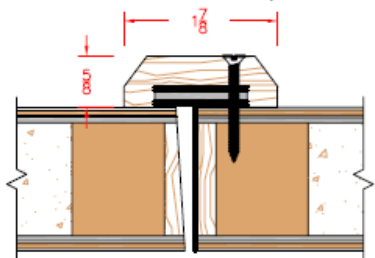

ASTRAGAL AND EDGE SET
SET 218 BY ALL METAL STAMPING

FLAT ASTRAGAL
SET 215 BY ALL METAL STAMPING

WOOD ASTRAGAL

1/2" RABBETTED MEETING EDGE

LEAD LINED ASTRAGAL (NON-LABEL
FLUSH DOORS ONLY)

LEAD LINED ASTRAGAL AND EDGE SET
LABEL DOORS (FLUSH DOORS ONLY)
SET 212 BY ALL METAL STAMPING

ACOUSTICAL ASTRAGAL

NOTE: THESE DRAWINGS ARE TO
SHOW COMMON TREATMENTS OF
MEETING EDGES, AND NOT
MEANT TO IMPLY THE SAME
DOOR CONSTRUCTION IS
APPLICABLE FOR ALL OPTIONS.

Stile & Rail Doors, Door Frames,
Plywood, Veneered Components