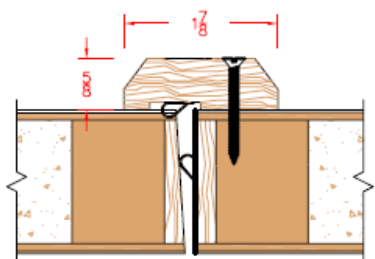

ASTRAGAL AND EDGE SET
SET 218 BY ALL METAL STAMPING

FLAT ASTRAGAL
SET 215 BY ALL METAL STAMPING

WOOD ASTRAGAL

1/2" RABBETTED MEETING EDGE

LEAD LINED ASTRAGAL (NON-LABEL
FLUSH DOORS ONLY)

LEAD LINED ASTRAGAL AND EDGE SET
LABEL DOORS (FLUSH DOORS ONLY)
SET 212 BY ALL METAL STAMPING

ACOUSTICAL ASTRAGAL

NOTE: THESE DRAWINGS ARE TO
SHOW COMMON TREATMENTS OF
MEETING EDGES, AND NOT
MEANT TO IMPLY THE SAME
DOOR CONSTRUCTION IS
APPLICABLE FOR ALL OPTIONS.

Stile & Rail Doors, Door Frames,
Plywood, Veneered Components