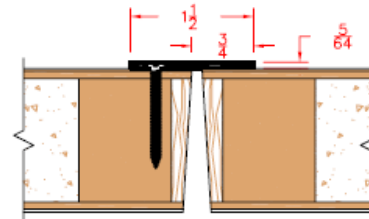

ASTRAGAL AND EDGE SET
SET 218 BY ALL METAL STAMPING

FLAT ASTRAGAL
SET 215 BY ALL METAL STAMPING

WOOD ASTRAGAL

1/2" RABBETTED MEETING EDGE

LEAD LINED ASTRAGAL (NON-LABEL
FLUSH DOORS ONLY)

LEAD LINED ASTRAGAL AND EDGE SET
LABEL DOORS (FLUSH DOORS ONLY)
SET 212 BY ALL METAL STAMPING

ACOUSTICAL ASTRAGAL

NOTE: THESE DRAWINGS ARE TO
SHOW COMMON TREATMENTS OF
MEETING EDGES, AND NOT
MEANT TO IMPLY THE SAME
DOOR CONSTRUCTION IS
APPLICABLE FOR ALL OPTIONS.

Stile & Rail Doors, Door Frames,
Plywood, Veneered Components