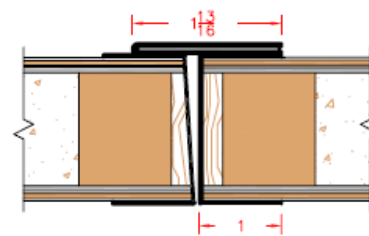

ASTRAGAL AND EDGE SET
SET 218 BY ALL METAL STAMPING

FLAT ASTRAGAL
SET 215 BY ALL METAL STAMPING

WOOD ASTRAGAL

1/2" RABBETTED MEETING EDGE

LEAD LINED ASTRAGAL (NON-LABEL
FLUSH DOORS ONLY)

LEAD LINED ASTRAGAL AND EDGE SET
LABEL DOORS (FLUSH DOORS ONLY)
SET 212 BY ALL METAL STAMPING

ACOUSTICAL ASTRAGAL

NOTE: THESE DRAWINGS ARE TO
SHOW COMMON TREATMENTS OF
MEETING EDGES, AND NOT
MEANT TO IMPLY THE SAME
DOOR CONSTRUCTION IS
APPLICABLE FOR ALL OPTIONS.

Stile & Rail Doors, Door Frames,
Plywood, Veneered Components