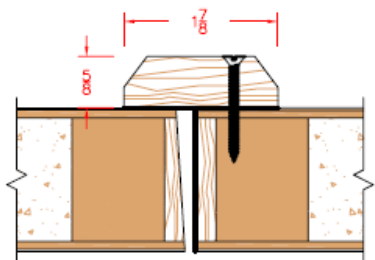

ASTRAGAL AND EDGE SET
SET 218 BY ALL METAL STAMPING

FLAT ASTRAGAL
SET 215 BY ALL METAL STAMPING

WOOD ASTRAGAL

1/2" RABBETTED MEETING EDGE

LEAD LINED ASTRAGAL (NON-LABEL
FLUSH DOORS ONLY)

LEAD LINED ASTRAGAL AND EDGE SET
LABEL DOORS (FLUSH DOORS ONLY)
SET 212 BY ALL METAL STAMPING

ACOUSTICAL ASTRAGAL

NOTE: THESE DRAWINGS ARE TO
SHOW COMMON TREATMENTS OF
MEETING EDGES, AND NOT
MEANT TO IMPLY THE SAME
DOOR CONSTRUCTION IS
APPLICABLE FOR ALL OPTIONS.

Stile & Rail Doors, Door Frames,
Plywood, Veneered Components