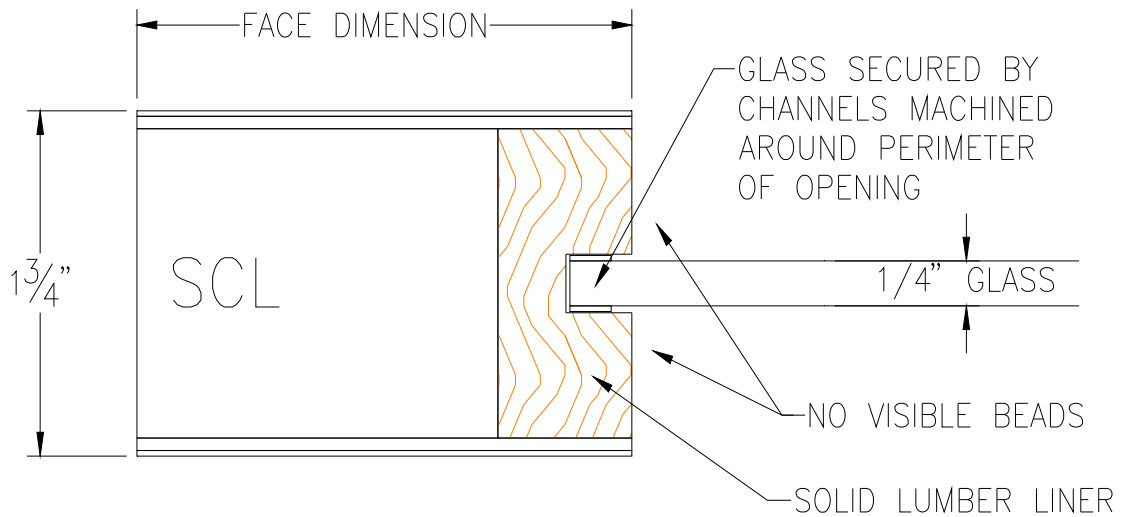

Beadless Lite
Door Construction

Eggers Industries

No. 609-01-10

**Stile & Rail Doors, Door Frames,
Plywood, Veneered Components**

Two Rivers Division
One Eggers Drive
Two Rivers, WI 54241
Phone: 920.793.1351
Fax: 920.793.2958