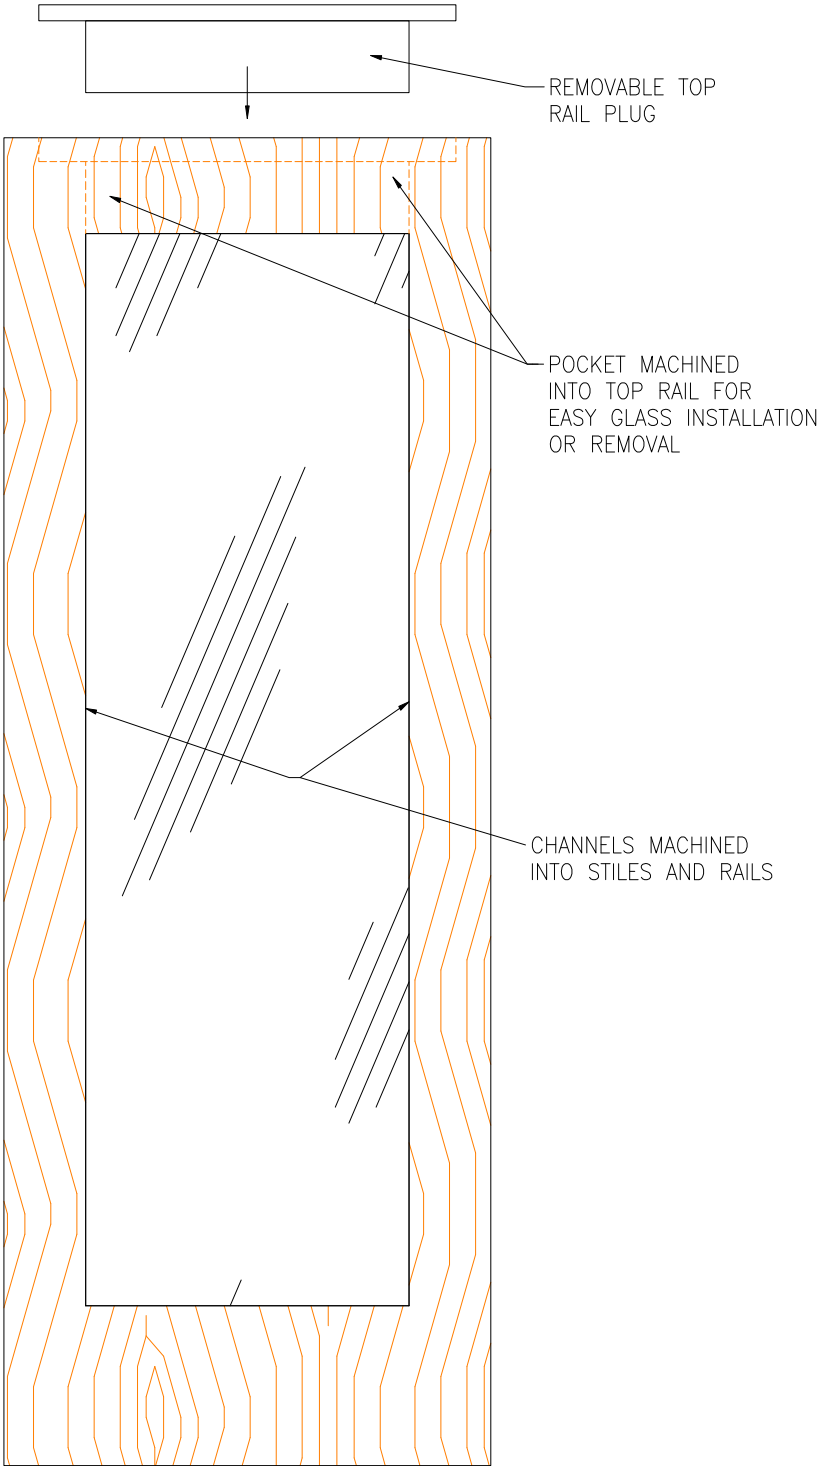

Beadless Lite
Door Construction

Eggers Industries

No. 609-01-10

**Stile & Rail Doors, Door Frames,
Plywood, Veneered Components**

Two Rivers Division
One Eggers Drive
Two Rivers, WI 54241
Phone: 920.793.1351
Fax: 920.793.2958