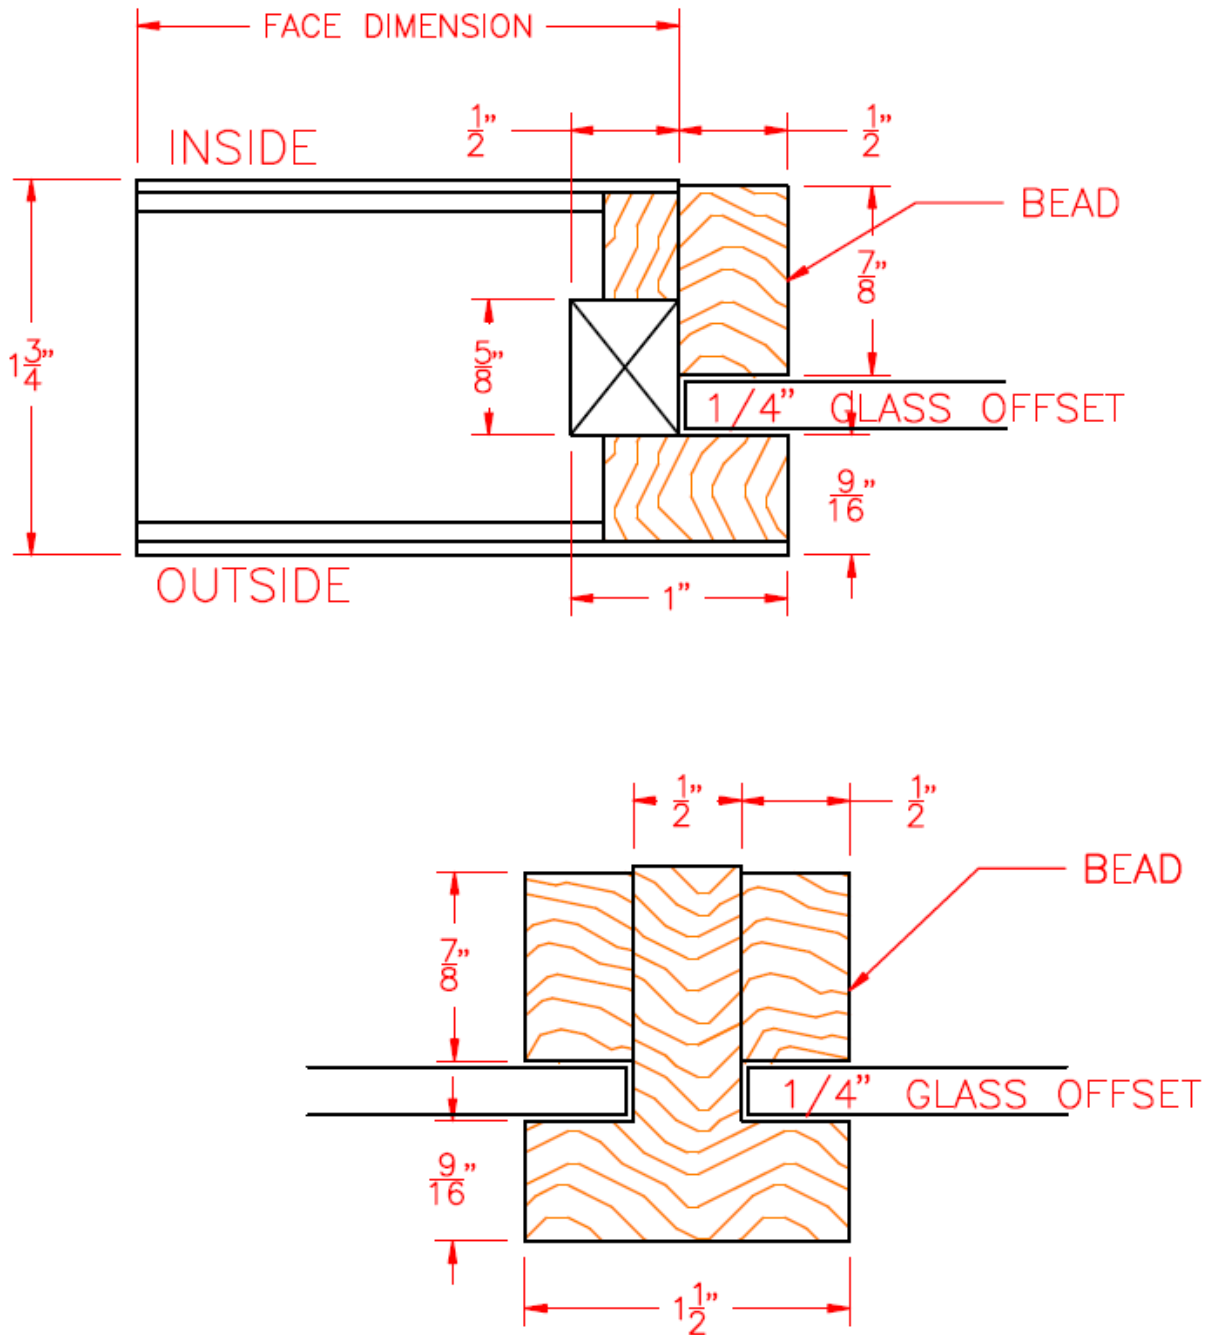

Non-Rated Tongue and Lap/Square Profile Sash Door Detail

Eggers Industries

No. 731-08-09

FACE SIDE =
NARROW SIDE =
OUTSIDE
(LH/RH)

BACK SIDE =
WIDE SIDE =
INSIDE
(LH/RH)

FACE SIDE =
WIDE SIDE =
OUTSIDE
(LHR/RHR)

BACK SIDE =
NARROW SIDE =
INSIDE
(LHR/RHR)

Non-Rated Tongue and Lap/Square Profile

Sash Door Detail

Eggers Industries

No. 731-08-09

Non-Rated Tongue and Lap/Square Profile

Sash Door Detail

Eggers Industries