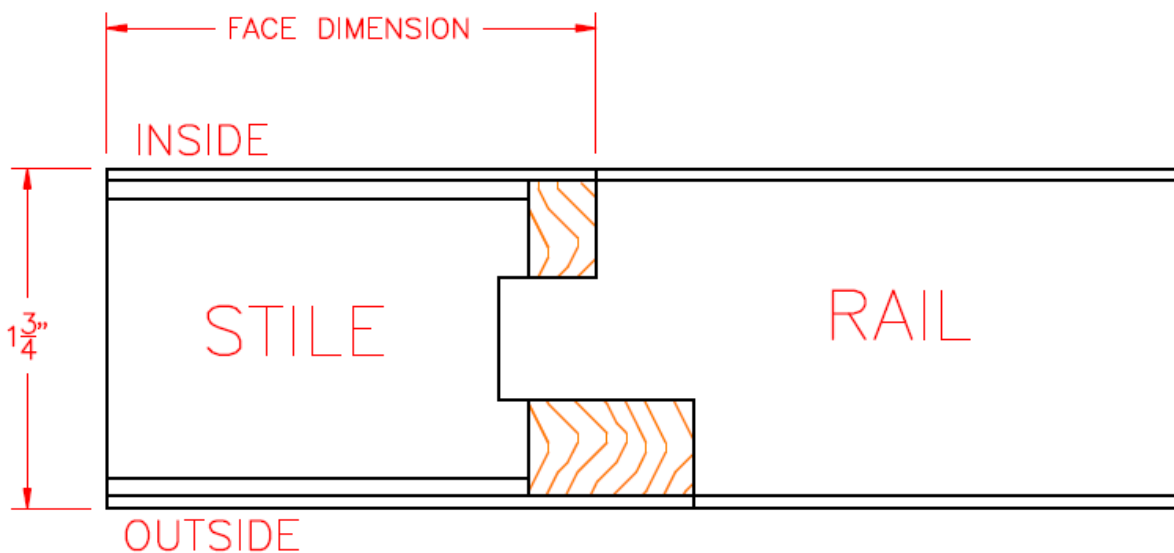

Non-Rated Tongue and Lap/Square Profile

Sash Door Detail

Eggers Industries

No. 731-08-09

Eggers Industries

Stile & Rail Doors, Door Frames,
Plywood, Veneered Components

Two Rivers Division
One Eggers Drive
Two Rivers, WI 54241
Phone: 920.793.1351
Fax: 920.793.2958

www.eggiersindustries.com

Flush Doors

Neenah Division
164 North Lake Street
Neenah, WI 54956
Phone: 920.722.6444
Fax: 920.722.0357

email: sales@eggiersindustries.com