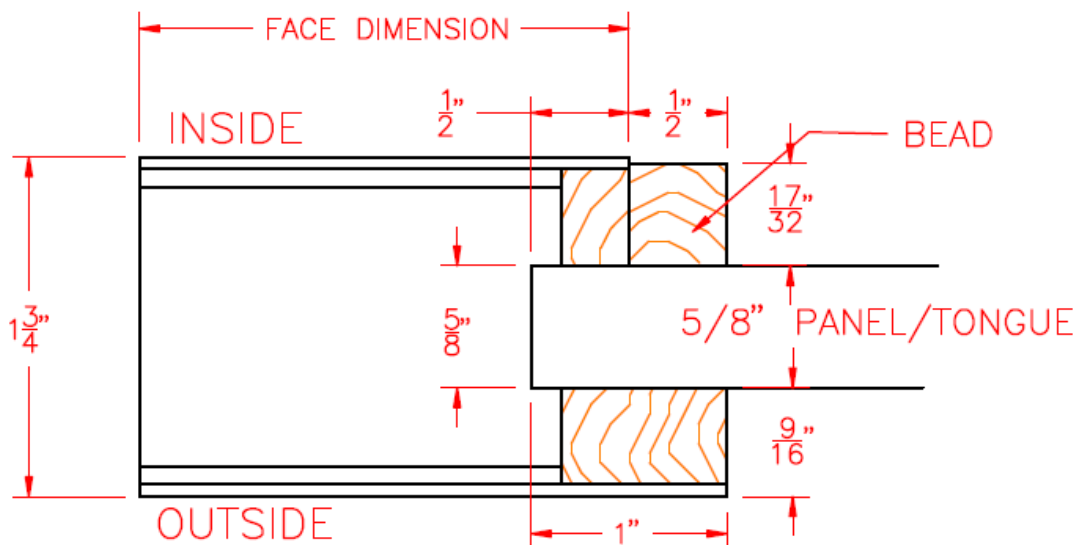

Non-Rated Tongue and Lap/Square Profile

Sash Door Detail

Eggers Industries

No. 731-08-09

Eggers Industries

Stile & Rail Doors, Door Frames,
Plywood, Veneered Components

Two Rivers Division
One Eggers Drive
Two Rivers, WI 54241
Phone: 920.793.1351
Fax: 920.793.2958

www.eggiersindustries.com

Flush Doors

Neenah Division
164 North Lake Street
Neenah, WI 54956
Phone: 920.722.6444
Fax: 920.722.0357

email: sales@eggiersindustries.com