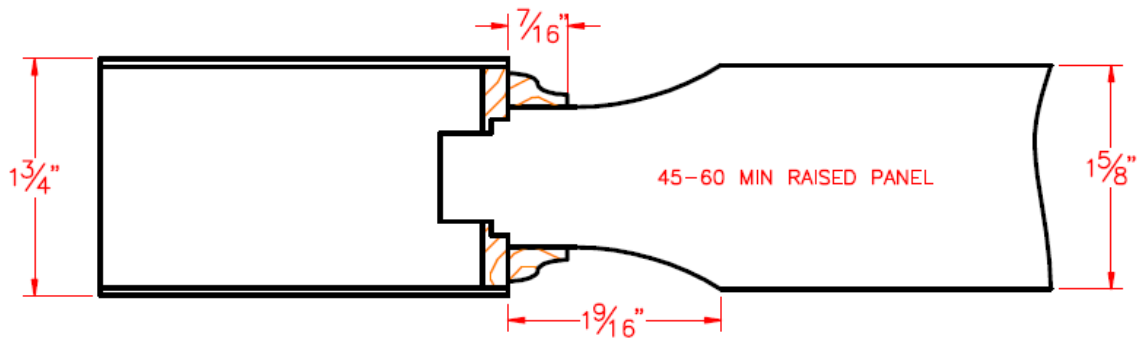

Standard 45-90 Minute Panels with Ogee
Construction Details

Eggers Industries

No. 740-08-09

Standard 45-90 Minute Panels with Quarter Round Construction Details

Eggers Industries

No. 740-08-09

Standard 45-90 Minute Panels with Ovolo
Construction Details