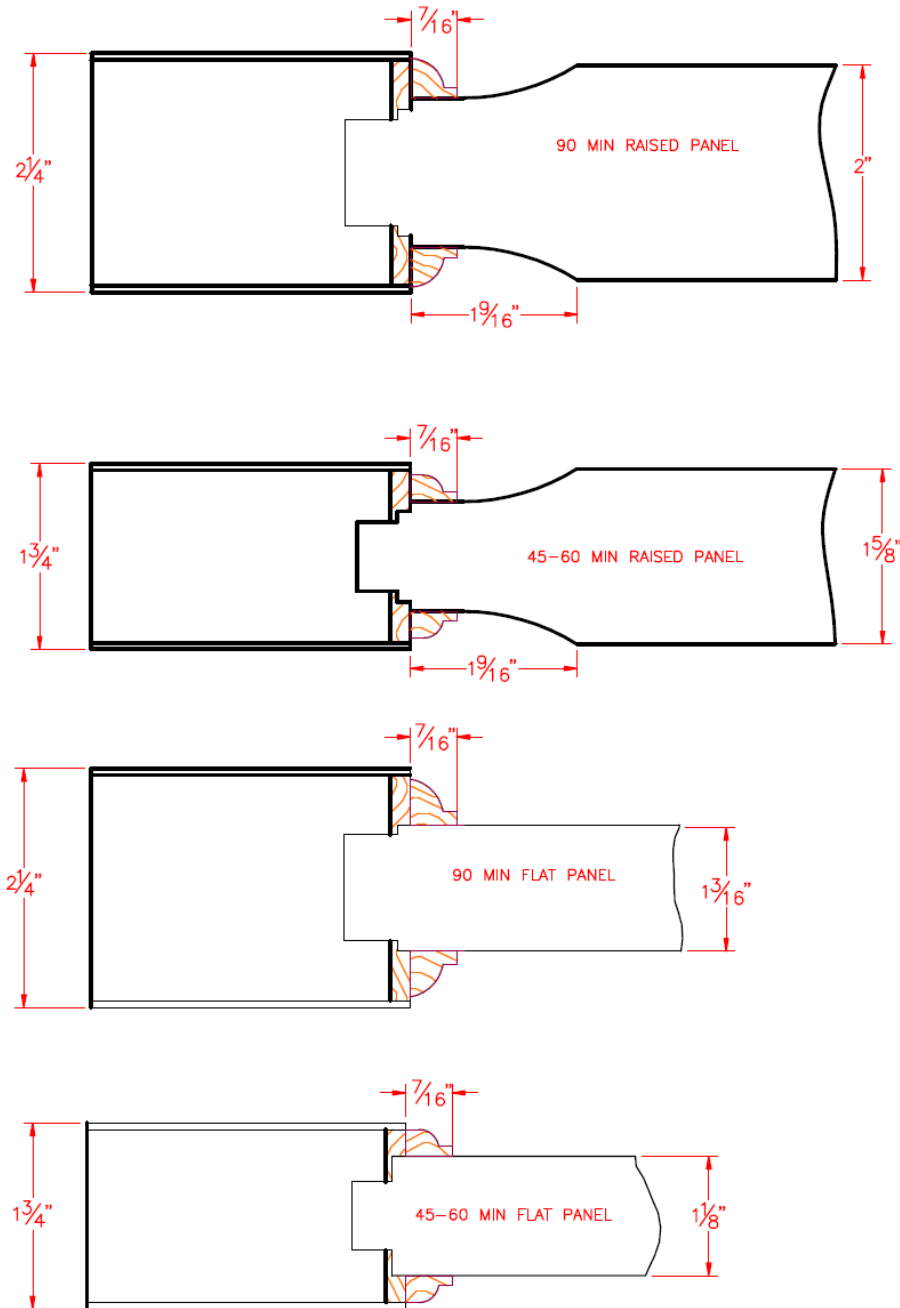

Standard 45-90 Minute Panels with Ovolo
Construction Details

Eggers Industries

No. 740-08-09

Stile & Rail Doors, Door Frames,
Plywood, Veneered Components

Two Rivers Division
One Eggers Drive
Two Rivers, WI 54241
Phone: 920.793.1351
Fax: 920.793.2958

www.eggiersindustries.com

Flush Doors

Neenah Division
164 North Lake Street
Neenah, WI 54956
Phone: 920.722.6444
Fax: 920.722.0357

email: sales@eggiersindustries.com