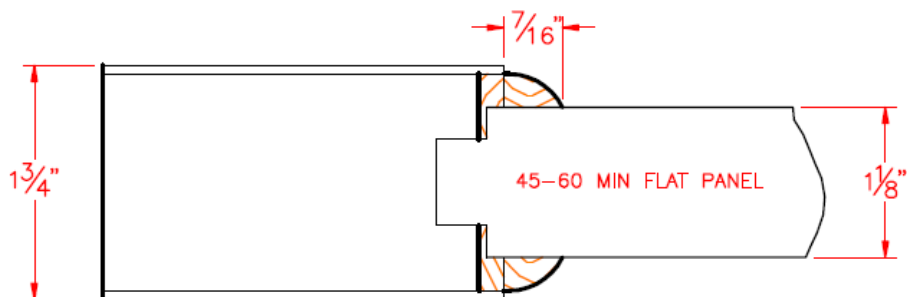

Standard 45-90 Minute Panels with Ogee
Construction Details

Eggers Industries

No. 740-08-09

Standard 45-90 Minute Panels with Quarter Round Construction Details

Eggers Industries

No. 740-08-09

Standard 45-90 Minute Panels with Ovolo
Construction Details