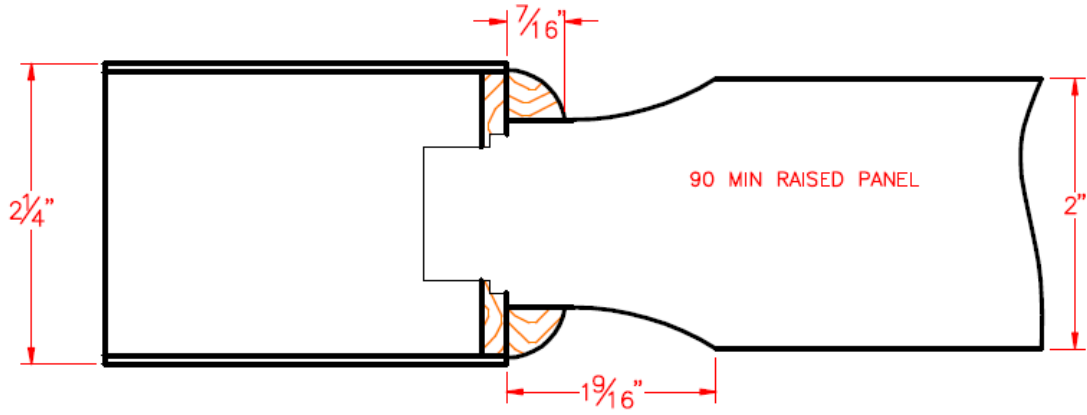

Standard 45-90 Minute Panels with Ogee
Construction Details

Eggers Industries

No. 740-08-09

Standard 45-90 Minute Panels with Quarter Round Construction Details

Eggers Industries

No. 740-08-09

Standard 45-90 Minute Panels with Ovolo
Construction Details