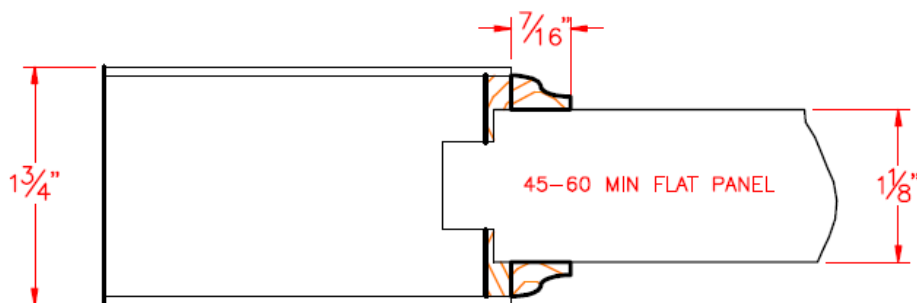

Standard 45-90 Minute Panels with Ogee
Construction Details

Eggers Industries

No. 740-08-09

Standard 45-90 Minute Panels with Quarter Round Construction Details

Eggers Industries

No. 740-08-09

Standard 45-90 Minute Panels with Ovolo
Construction Details