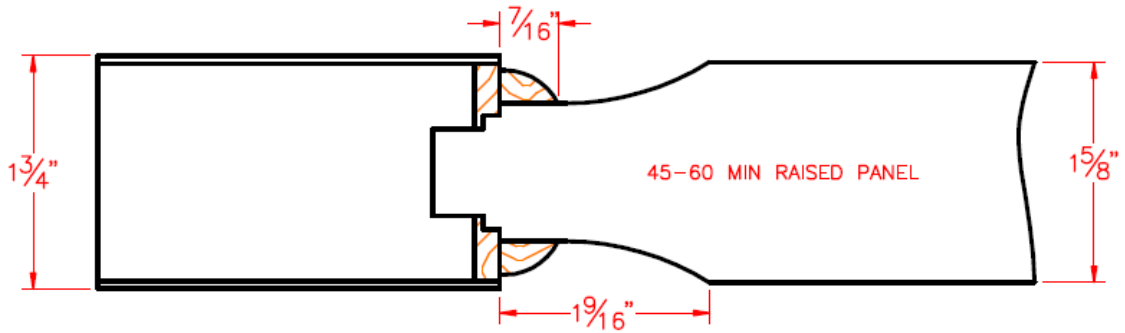

Standard 45-90 Minute Panels with Ogee
Construction Details

Eggers Industries

No. 740-08-09

Standard 45-90 Minute Panels with Quarter Round Construction Details

Eggers Industries

No. 740-08-09

Standard 45-90 Minute Panels with Ovolo
Construction Details