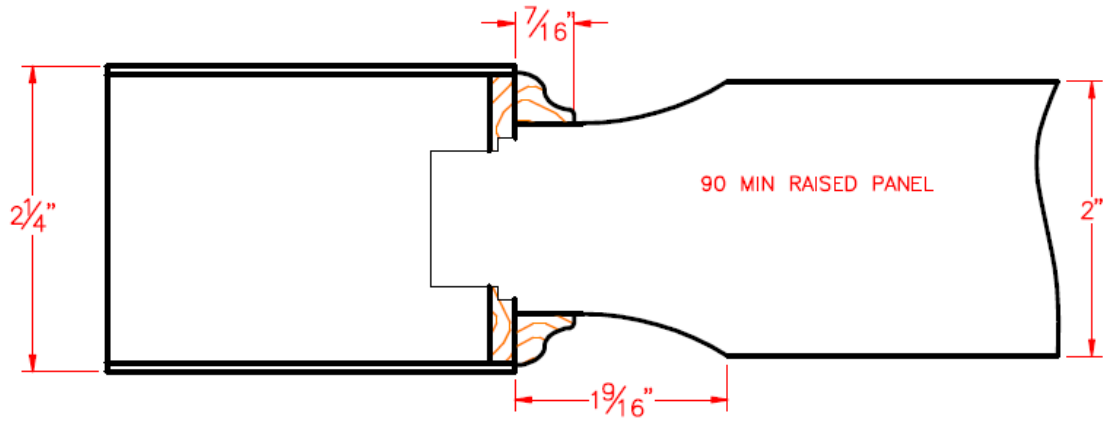

Standard 45-90 Minute Panels with Ogee
Construction Details

Eggers Industries

No. 740-08-09

Standard 45-90 Minute Panels with Quarter Round Construction Details

Eggers Industries

No. 740-08-09

Standard 45-90 Minute Panels with Ovolo
Construction Details