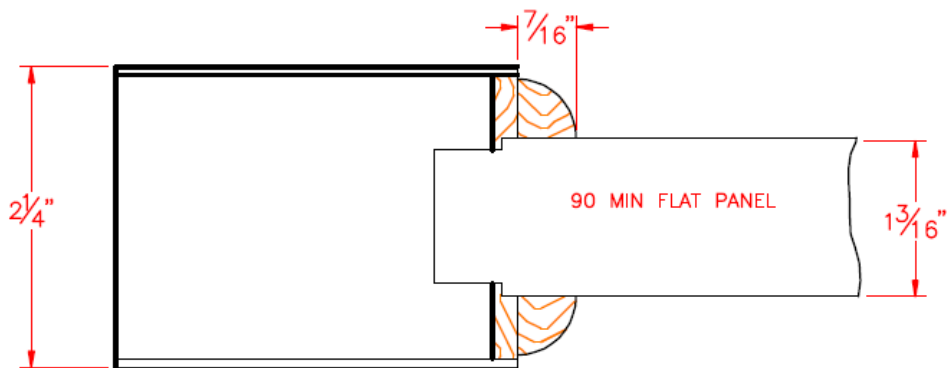

Standard 45-90 Minute Panels with Ogee
Construction Details

Eggers Industries

No. 740-08-09

Standard 45-90 Minute Panels with Quarter Round Construction Details

Eggers Industries

No. 740-08-09

Standard 45-90 Minute Panels with Ovolo
Construction Details