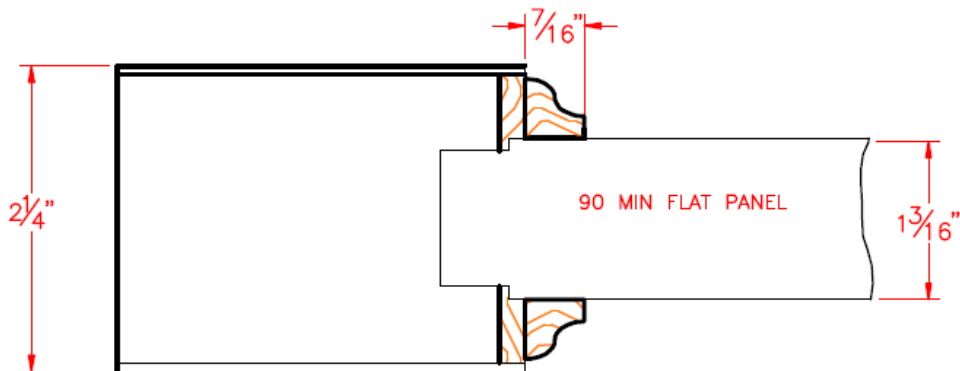

Standard 45-90 Minute Panels with Ogee
Construction Details

Eggers Industries

No. 740-08-09

Standard 45-90 Minute Panels with Quarter Round Construction Details

Eggers Industries

No. 740-08-09

Standard 45-90 Minute Panels with Ovolo
Construction Details