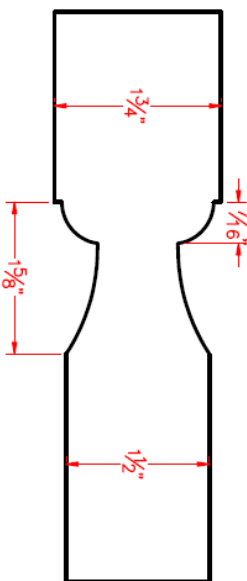

# 1-3/4" 90-Minute Profile and Panel Options

Door Elevations

Eggers Industries

No. 742-07-09

SINGLE MAX 42" WIDE  
FLAT PANEL DETAIL

OGEE STICKING DETAIL

QUARTER ROUND STICKING DETAIL

OVOLO STICKING DETAIL

SINGLE MAX 42" WIDE  
RAISED PANEL DETAIL

OGEE STICKING DETAIL

QUARTER ROUND STICKING DETAIL

OVOLO STICKING DETAIL

# 1-3/4" 90-Minute Profile and Panel Options

Door Elevations

Eggers Industries

No. 742-07-09

PAIR FLAT  
 PANEL DETAIL  
 SINGLE OVER 3'6" WIDE  
 PANEL DETAIL

OGEE STICKING DETAIL

QUARTER ROUND STICKING DETAIL

OVOLO STICKING DETAIL

PAIR RAISED  
 PANEL DETAIL  
 SINGLE OVER 3'6" WIDE  
 PANEL DETAIL

OGEE STICKING DETAIL

QUARTER ROUND STICKING DETAIL

OVOLO STICKING DETAIL

Stile & Rail Doors, Door Frames,  
 Plywood, Veneered Components