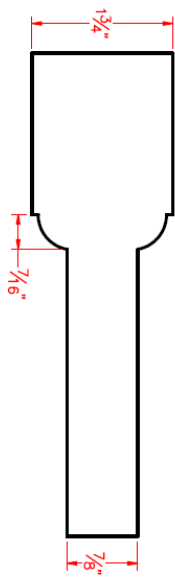

# 1-3/4" 90-Minute Profile and Panel Options

Door Elevations

Eggers Industries

No. 742-07-09

SINGLE MAX 42" WIDE  
FLAT PANEL DETAIL

OGEE STICKING DETAIL

QUARTER ROUND STICKING DETAIL

OVOLO STICKING DETAIL

SINGLE MAX 42" WIDE  
RAISED PANEL DETAIL

OGEE STICKING DETAIL

QUARTER ROUND STICKING DETAIL

OVOLO STICKING DETAIL

# 1-3/4" 90-Minute Profile and Panel Options

Door Elevations

Eggers Industries

No. 742-07-09

PAIR FLAT  
 PANEL DETAIL  
 SINGLE OVER 3'6" WIDE  
 PANEL DETAIL

OGEE STICKING DETAIL

QUARTER ROUND STICKING DETAIL

OVOLO STICKING DETAIL

PAIR RAISED  
 PANEL DETAIL  
 SINGLE OVER 3'6" WIDE  
 PANEL DETAIL

OGEE STICKING DETAIL

QUARTER ROUND STICKING DETAIL

OVOLO STICKING DETAIL

Stile & Rail Doors, Door Frames,  
 Plywood, Veneered Components