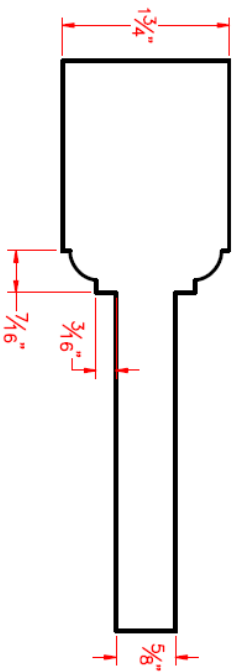

# 1-3/4" 90-Minute Profile and Panel Options

Door Elevations

Eggers Industries

No. 742-07-09

SINGLE MAX 42" WIDE  
FLAT PANEL DETAIL

OGEE STICKING DETAIL

QUARTER ROUND STICKING DETAIL

OVOLO STICKING DETAIL

SINGLE MAX 42" WIDE  
RAISED PANEL DETAIL

OGEE STICKING DETAIL

QUARTER ROUND STICKING DETAIL

OVOLO STICKING DETAIL

# 1-3/4" 90-Minute Profile and Panel Options

Door Elevations

Eggers Industries

No. 742-07-09

PAIR FLAT  
 PANEL DETAIL  
 SINGLE OVER 3'6" WIDE  
 PANEL DETAIL

OGEE STICKING DETAIL

QUARTER ROUND STICKING DETAIL

OVOLO STICKING DETAIL

PAIR RAISED  
 PANEL DETAIL  
 SINGLE OVER 3'6" WIDE  
 PANEL DETAIL

OGEE STICKING DETAIL

QUARTER ROUND STICKING DETAIL

OVOLO STICKING DETAIL

Stile & Rail Doors, Door Frames,  
 Plywood, Veneered Components