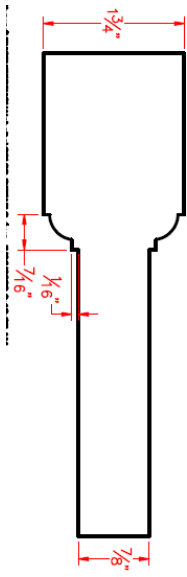

# 1-3/4" 90-Minute Profile and Panel Options

Door Elevations

Eggers Industries

No. 742-07-09

SINGLE MAX 42" WIDE  
FLAT PANEL DETAIL

OGEE STICKING DETAIL

QUARTER ROUND STICKING DETAIL

OVOLO STICKING DETAIL

SINGLE MAX 42" WIDE  
RAISED PANEL DETAIL

OGEE STICKING DETAIL

QUARTER ROUND STICKING DETAIL

OVOLO STICKING DETAIL

# 1-3/4" 90-Minute Profile and Panel Options

Door Elevations

Eggers Industries

No. 742-07-09

PAIR FLAT  
 PANEL DETAIL  
 SINGLE OVER 3'6" WIDE  
 PANEL DETAIL

OGEE STICKING DETAIL

QUARTER ROUND STICKING DETAIL

OVOLO STICKING DETAIL

PAIR RAISED  
 PANEL DETAIL  
 SINGLE OVER 3'6" WIDE  
 PANEL DETAIL

OGEE STICKING DETAIL

QUARTER ROUND STICKING DETAIL

OVOLO STICKING DETAIL

Stile & Rail Doors, Door Frames,  
 Plywood, Veneered Components