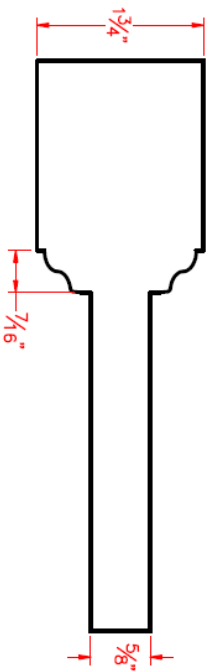

# 1-3/4" 90-Minute Profile and Panel Options

Door Elevations

Eggers Industries

No. 742-07-09

SINGLE MAX 42" WIDE  
FLAT PANEL DETAIL

OGEE STICKING DETAIL

QUARTER ROUND STICKING DETAIL

OVOLO STICKING DETAIL

SINGLE MAX 42" WIDE  
RAISED PANEL DETAIL

OGEE STICKING DETAIL

QUARTER ROUND STICKING DETAIL

OVOLO STICKING DETAIL

# 1-3/4" 90-Minute Profile and Panel Options

Door Elevations

Eggers Industries

No. 742-07-09

PAIR FLAT  
 PANEL DETAIL  
 SINGLE OVER 3'6" WIDE  
 PANEL DETAIL

OGEE STICKING DETAIL

QUARTER ROUND STICKING DETAIL

OVOLO STICKING DETAIL

PAIR RAISED  
 PANEL DETAIL  
 SINGLE OVER 3'6" WIDE  
 PANEL DETAIL

OGEE STICKING DETAIL

QUARTER ROUND STICKING DETAIL

OVOLO STICKING DETAIL

Stile & Rail Doors, Door Frames,  
 Plywood, Veneered Components