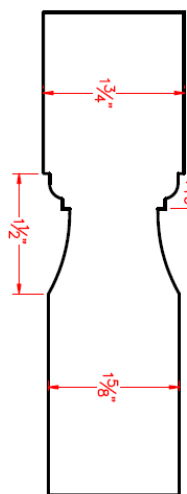

# 1-3/4" 90-Minute Profile and Panel Options

Door Elevations

Eggers Industries

No. 742-07-09

PAIR FLAT  
 PANEL DETAIL  
 SINGLE OVER 3'6" WIDE  
 PANEL DETAIL

OGEE STICKING DETAIL

QUARTER ROUND STICKING DETAIL

OVOLO STICKING DETAIL

PAIR RAISED  
 PANEL DETAIL  
 SINGLE OVER 3'6" WIDE  
 PANEL DETAIL

OGEE STICKING DETAIL

QUARTER ROUND STICKING DETAIL

OVOLO STICKING DETAIL

Stile & Rail Doors, Door Frames,  
 Plywood, Veneered Components