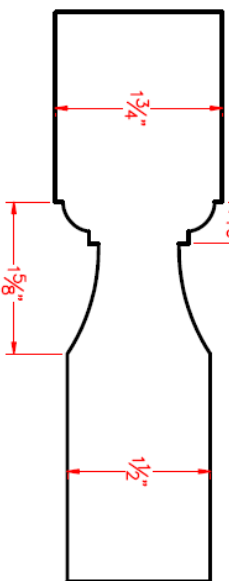

# 1-3/4" 90-Minute Profile and Panel Options

Door Elevations

Eggers Industries

No. 742-07-09

SINGLE MAX 42" WIDE  
FLAT PANEL DETAIL

OGEE STICKING DETAIL

QUARTER ROUND STICKING DETAIL

OVOLO STICKING DETAIL

SINGLE MAX 42" WIDE  
RAISED PANEL DETAIL

OGEE STICKING DETAIL

QUARTER ROUND STICKING DETAIL

OVOLO STICKING DETAIL

# 1-3/4" 90-Minute Profile and Panel Options

Door Elevations

Eggers Industries

No. 742-07-09

PAIR FLAT  
 PANEL DETAIL  
 SINGLE OVER 3'6" WIDE  
 PANEL DETAIL

OGEE STICKING DETAIL

QUARTER ROUND STICKING DETAIL

OVOLO STICKING DETAIL

PAIR RAISED  
 PANEL DETAIL  
 SINGLE OVER 3'6" WIDE  
 PANEL DETAIL

OGEE STICKING DETAIL

QUARTER ROUND STICKING DETAIL

OVOLO STICKING DETAIL

Stile & Rail Doors, Door Frames,  
 Plywood, Veneered Components