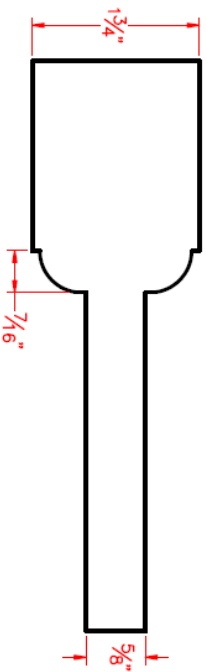

# 1-3/4" 90-Minute Profile and Panel Options

Door Elevations

Eggers Industries

No. 742-07-09

SINGLE MAX 42" WIDE  
FLAT PANEL DETAIL

OGEE STICKING DETAIL

QUARTER ROUND STICKING DETAIL

OVOLO STICKING DETAIL

SINGLE MAX 42" WIDE  
RAISED PANEL DETAIL

OGEE STICKING DETAIL

QUARTER ROUND STICKING DETAIL

OVOLO STICKING DETAIL

# 1-3/4" 90-Minute Profile and Panel Options

Door Elevations

Eggers Industries

No. 742-07-09

PAIR FLAT  
 PANEL DETAIL  
 SINGLE OVER 3'6" WIDE  
 PANEL DETAIL

OGEE STICKING DETAIL

QUARTER ROUND STICKING DETAIL

OVOLO STICKING DETAIL

PAIR RAISED  
 PANEL DETAIL  
 SINGLE OVER 3'6" WIDE  
 PANEL DETAIL

OGEE STICKING DETAIL

QUARTER ROUND STICKING DETAIL

OVOLO STICKING DETAIL

Stile & Rail Doors, Door Frames,  
 Plywood, Veneered Components