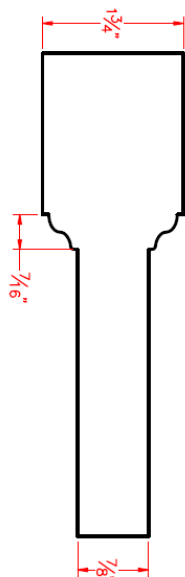

# 1-3/4" 90-Minute Profile and Panel Options

Door Elevations

Eggers Industries

No. 742-07-09

SINGLE MAX 42" WIDE  
FLAT PANEL DETAIL

OGEE STICKING DETAIL

QUARTER ROUND STICKING DETAIL

OVOLO STICKING DETAIL

SINGLE MAX 42" WIDE  
RAISED PANEL DETAIL

OGEE STICKING DETAIL

QUARTER ROUND STICKING DETAIL

OVOLO STICKING DETAIL

# 1-3/4" 90-Minute Profile and Panel Options

Door Elevations

Eggers Industries

No. 742-07-09

PAIR FLAT  
 PANEL DETAIL  
 SINGLE OVER 3'6" WIDE  
 PANEL DETAIL

OGEE STICKING DETAIL

QUARTER ROUND STICKING DETAIL

OVOLO STICKING DETAIL

PAIR RAISED  
 PANEL DETAIL  
 SINGLE OVER 3'6" WIDE  
 PANEL DETAIL

OGEE STICKING DETAIL

QUARTER ROUND STICKING DETAIL

OVOLO STICKING DETAIL

Stile & Rail Doors, Door Frames,  
 Plywood, Veneered Components