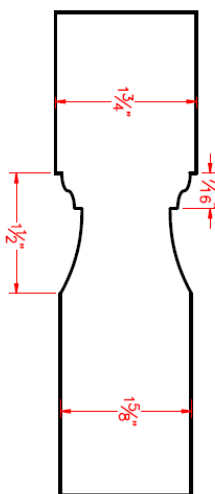

# 1-3/4" 90-Minute Profile and Panel Options

Door Elevations

Eggers Industries

No. 742-07-09

SINGLE MAX 42" WIDE  
FLAT PANEL DETAIL

OGEE STICKING DETAIL

QUARTER ROUND STICKING DETAIL

OVOLO STICKING DETAIL

SINGLE MAX 42" WIDE  
RAISED PANEL DETAIL

OGEE STICKING DETAIL

QUARTER ROUND STICKING DETAIL

OVOLO STICKING DETAIL

# 1-3/4" 90-Minute Profile and Panel Options

Door Elevations

Eggers Industries

No. 742-07-09

PAIR FLAT  
 PANEL DETAIL  
 SINGLE OVER 3'6" WIDE  
 PANEL DETAIL

OGEE STICKING DETAIL

QUARTER ROUND STICKING DETAIL

OVOLO STICKING DETAIL

PAIR RAISED  
 PANEL DETAIL  
 SINGLE OVER 3'6" WIDE  
 PANEL DETAIL

OGEE STICKING DETAIL

QUARTER ROUND STICKING DETAIL

OVOLO STICKING DETAIL

Stile & Rail Doors, Door Frames,  
 Plywood, Veneered Components