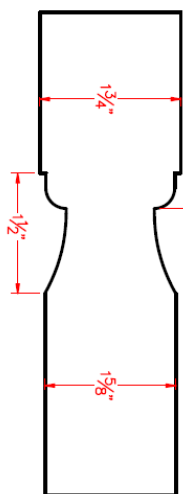

# 1-3/4" 90-Minute Profile and Panel Options

Door Elevations

Eggers Industries

No. 742-07-09

PAIR FLAT  
 PANEL DETAIL  
 SINGLE OVER 3'6" WIDE  
 PANEL DETAIL

OGEE STICKING DETAIL

QUARTER ROUND STICKING DETAIL

OVOLO STICKING DETAIL

PAIR RAISED  
 PANEL DETAIL  
 SINGLE OVER 3'6" WIDE  
 PANEL DETAIL

OGEE STICKING DETAIL

QUARTER ROUND STICKING DETAIL

OVOLO STICKING DETAIL

Stile & Rail Doors, Door Frames,  
 Plywood, Veneered Components