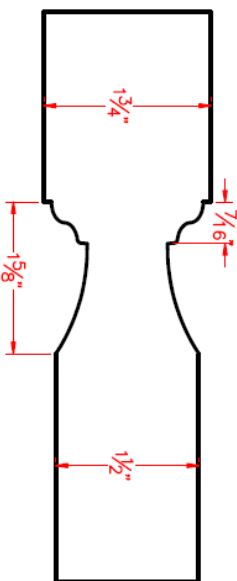

# 1-3/4" 90-Minute Profile and Panel Options

Door Elevations

Eggers Industries

No. 742-07-09

SINGLE MAX 42" WIDE  
FLAT PANEL DETAIL

OGEE STICKING DETAIL

QUARTER ROUND STICKING DETAIL

OVOLO STICKING DETAIL

SINGLE MAX 42" WIDE  
RAISED PANEL DETAIL

OGEE STICKING DETAIL

QUARTER ROUND STICKING DETAIL

OVOLO STICKING DETAIL

# 1-3/4" 90-Minute Profile and Panel Options

Door Elevations

Eggers Industries

No. 742-07-09

PAIR FLAT  
 PANEL DETAIL  
 SINGLE OVER 3'6" WIDE  
 PANEL DETAIL

OGEE STICKING DETAIL

QUARTER ROUND STICKING DETAIL

OVOLO STICKING DETAIL

PAIR RAISED  
 PANEL DETAIL  
 SINGLE OVER 3'6" WIDE  
 PANEL DETAIL

OGEE STICKING DETAIL

QUARTER ROUND STICKING DETAIL

OVOLO STICKING DETAIL

Stile & Rail Doors, Door Frames,  
 Plywood, Veneered Components