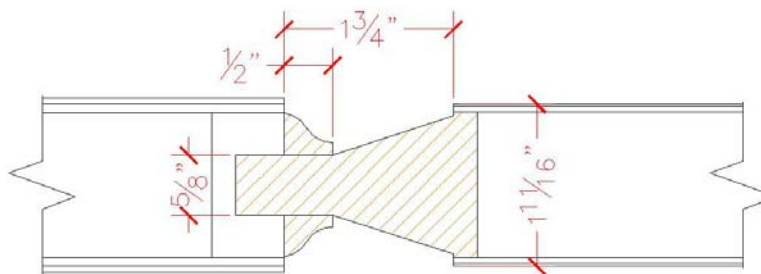

STC 40 – Stile and Rail Profiles

Construction Details

Eggers Industries

Date: January, 2013

Quarter Round Profile

Ogee Profile

Ovolo Profile

www.eggersondustries.com
sales@eggersondustries.com