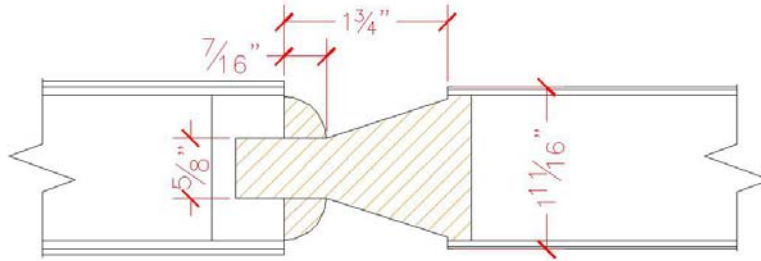

STC 40 – Stile and Rail Profiles

Construction Details

Eggers Industries

Date: January, 2013

Quarter Round Profile

Ogee Profile

Ovolo Profile

www.eggersondustries.com
sales@eggersondustries.com