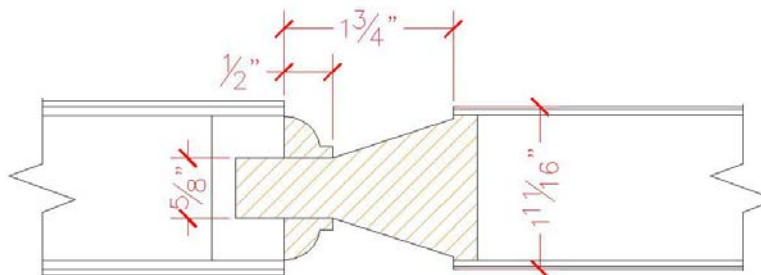

STC 40 – Stile and Rail Profiles

Construction Details

Eggers Industries

Date: January, 2013

Quarter Round Profile

Ogee Profile

Ovolo Profile

www.eggersondustries.com
sales@eggersondustries.com