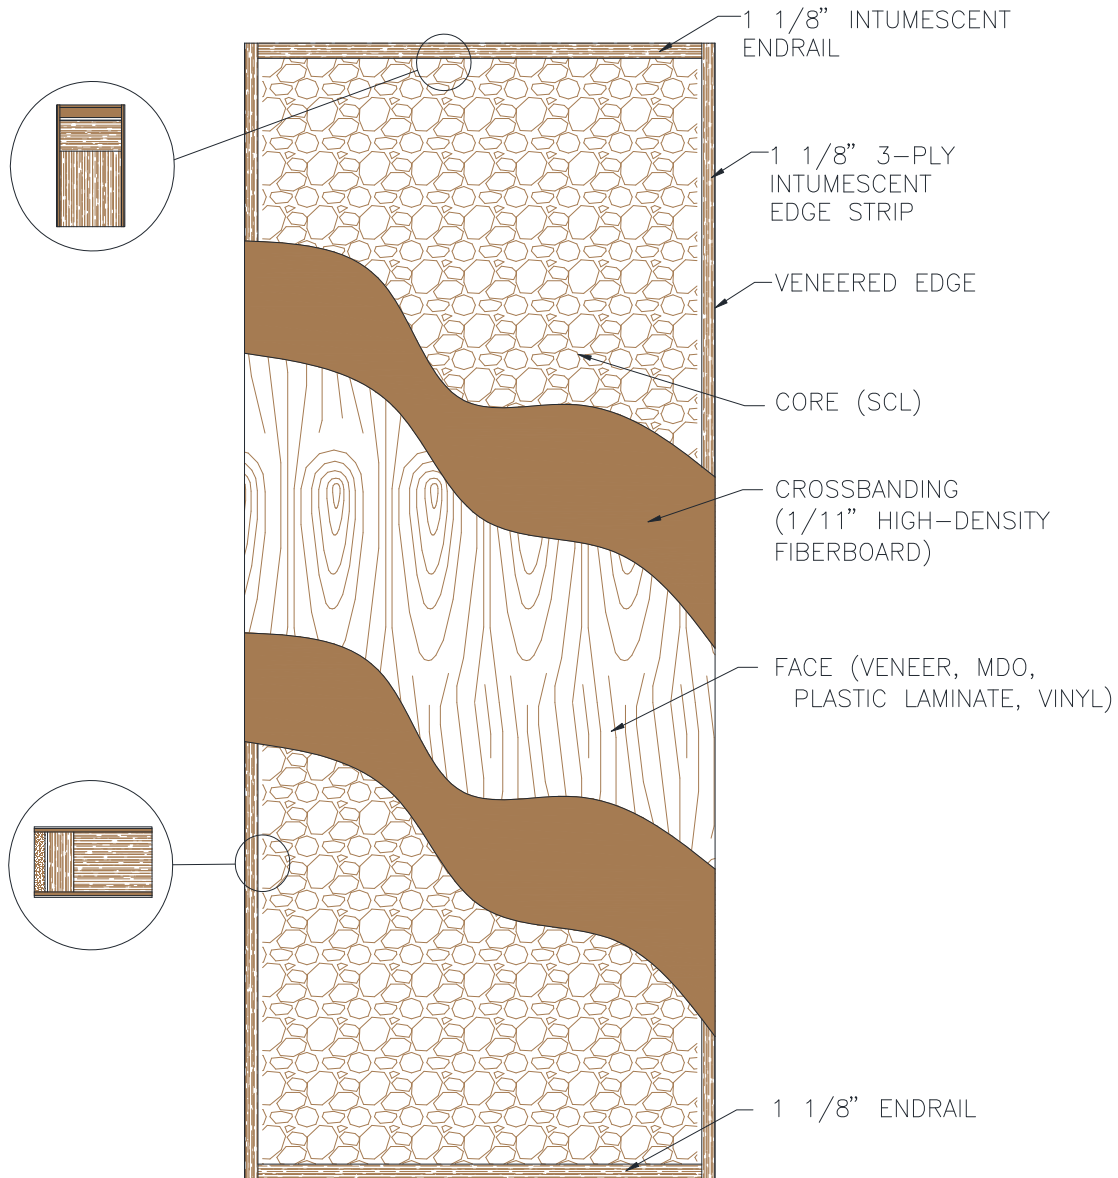

# 20-Minute, Category A, SCL Core Door Construction

Date: November, 2013

Eggers Industries

  
**Eggers  
Industries**  
www.eggersindustries.com  
sales@eggersindustries.com

Stile and Rail Doors,  
Door Frames, Plywood  
Veneered Components