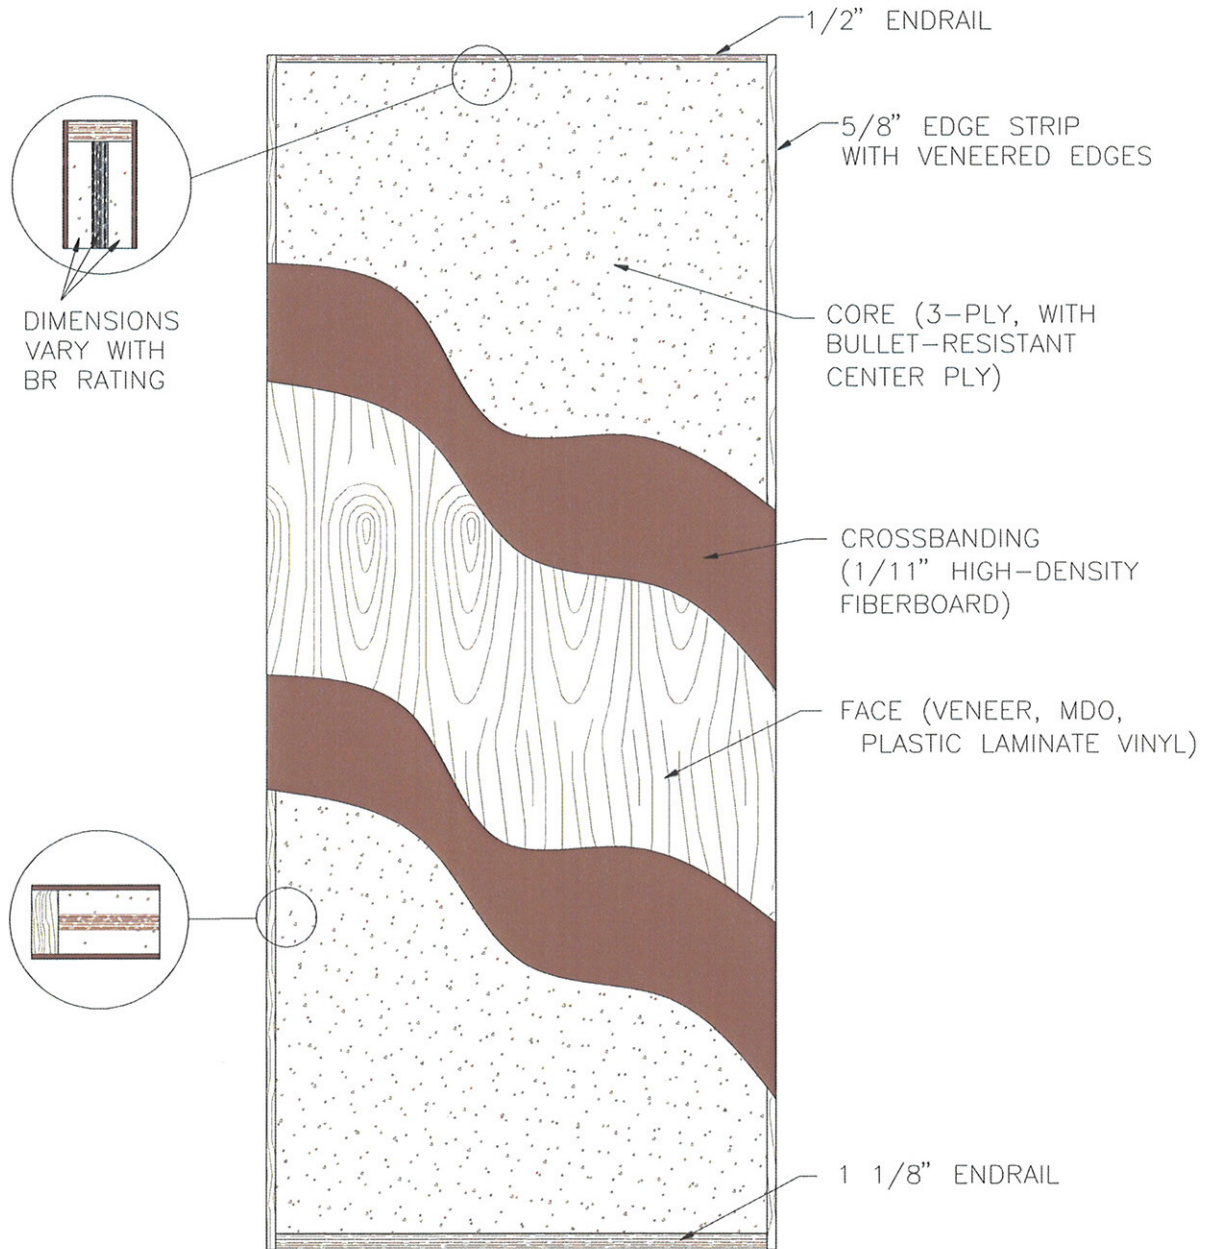

Bullet Resistant Core - Veneered Edge
Door Construction

Eggers Industries

No. 385V-01-10

Eggers Industries

**Stile & Rail Doors,
Door Frames, Plywood**

East Division
One Eggers Drive
Two Rivers, WI 54241
Phone: 920.793.1351
Fax: 920.793.2958