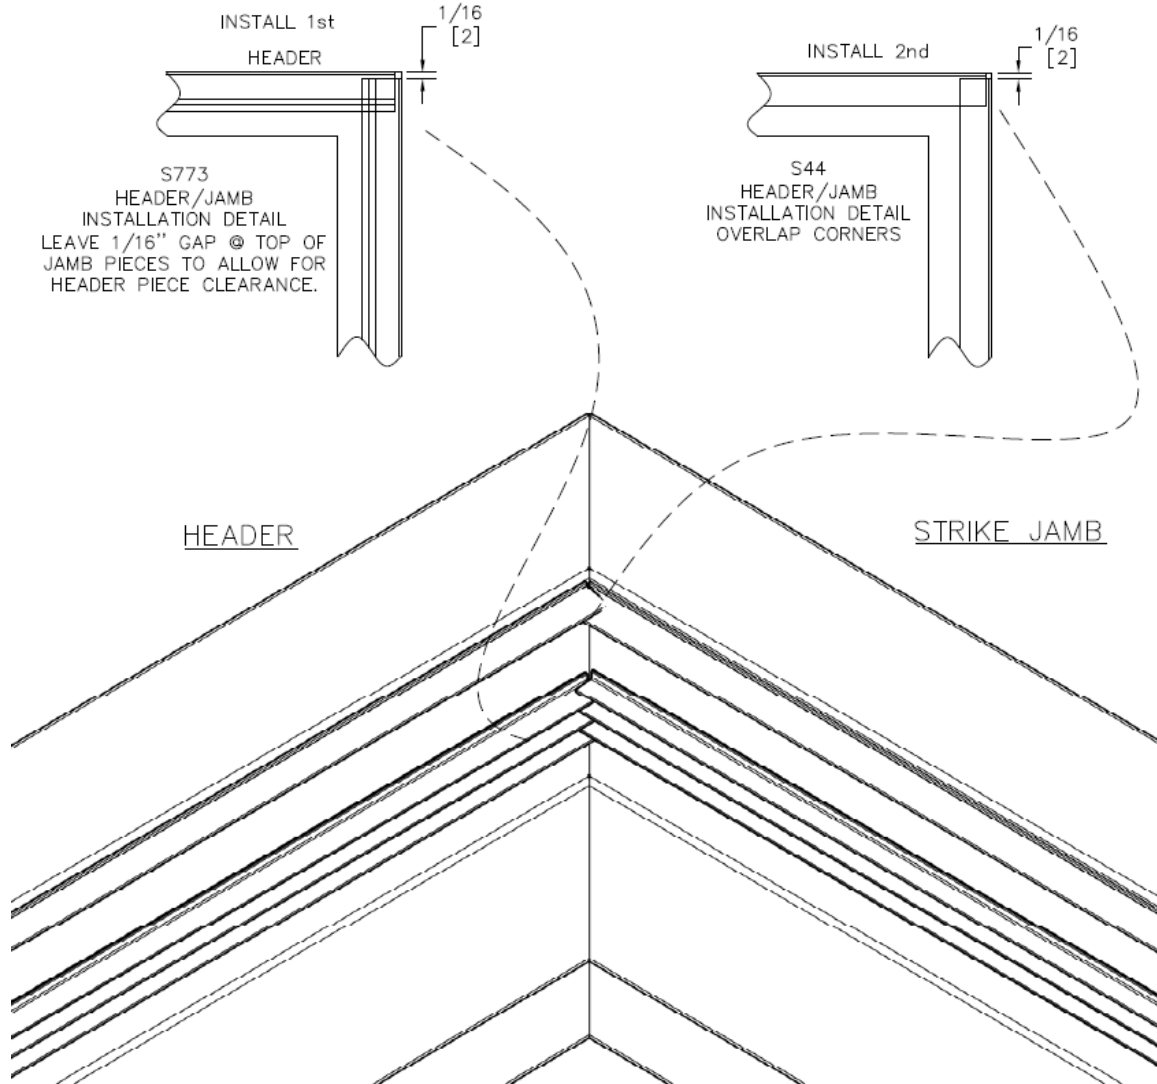

Acoustic Gasket System U

Installation Instruction 122

Eggers Industries

Date: June, 2014

**Eggers
Industries**

www.eggersondustries.com
sales@eggersondustries.com

Stile and Rail Doors,
Door Frames, Plywood
Veneered Components

Two Rivers Division
One Eggers Drive
Two Rivers, WI 54241
Phone: 920.793.1351
Fax: 920.793.2958

Flush Doors

Neenah Division
164 North Lake Street
Neenah, WI 54956
Phone: 920.722.6444
Fax: 920.722.0357

Architectural Veneer Faces,
Custom Wood Products,
Plywood

Kentucky Division
2125 Lake Jericho Road
Smithfield, KY 40068
Phone: 502.845.0154
Fax: 502.849.0444