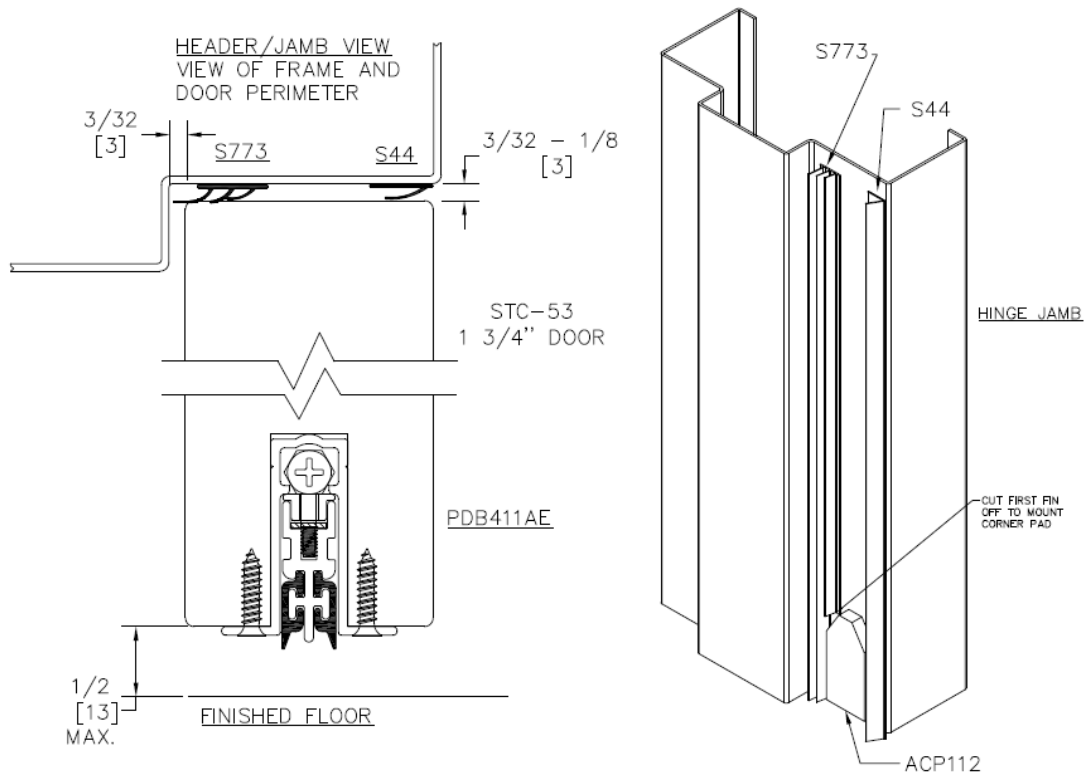

Kentucky Division
2125 Lake Jericho Road
Smithfield, KY 40068
Phone: 502.845.0154
Fax: 502.849.0444

ACOUSTIC GASKET SYSTEMS

Installation Instruction 122

Date: June, 2013

Eggers Industries

TOP VIEW

DO NOT SCALE