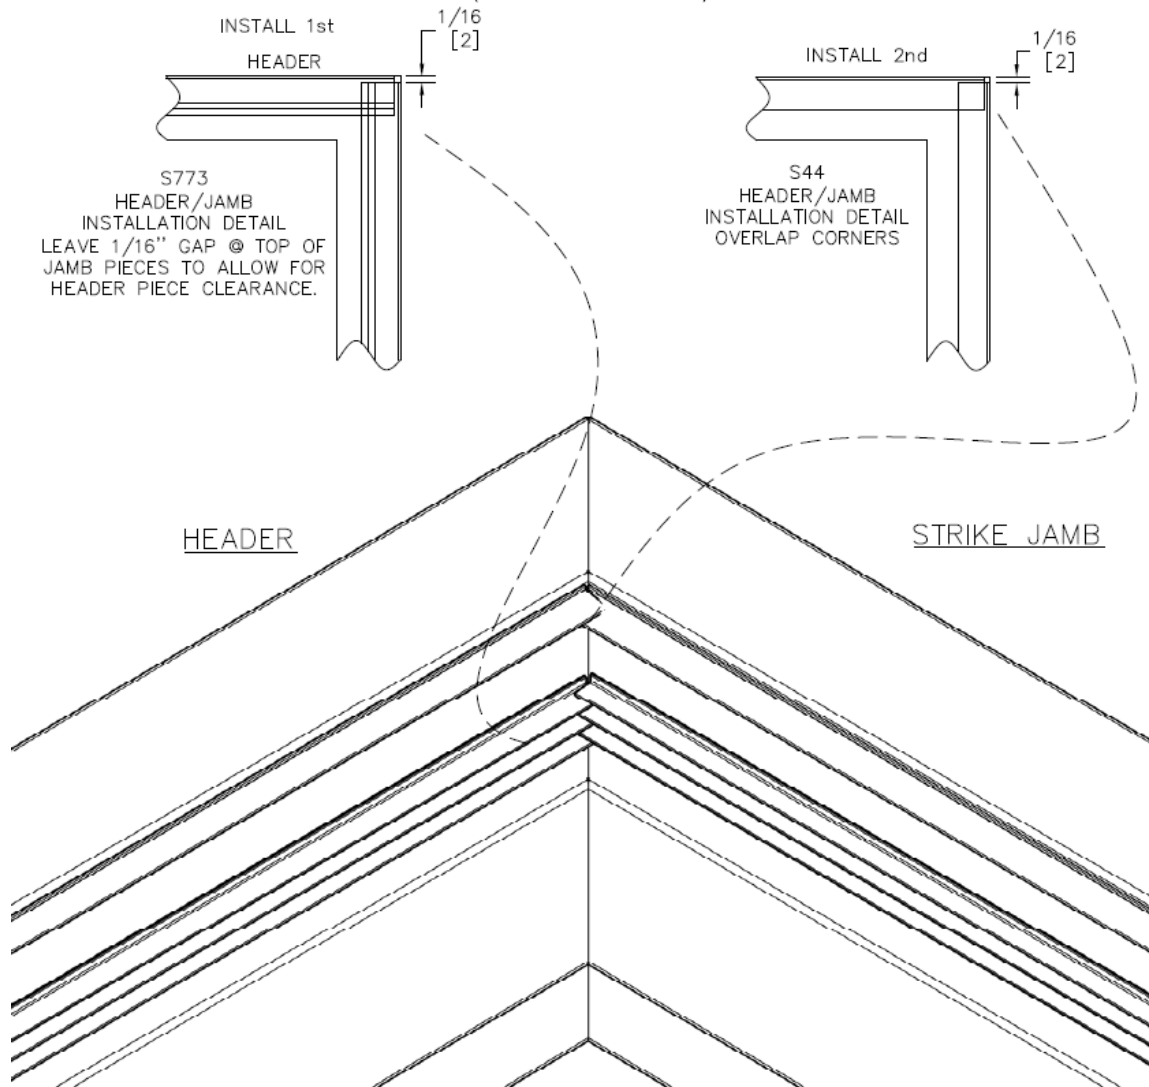

ACOUSTIC GASKET SYSTEMS

Installation Instruction 122

Eggers Industries

Date: June, 2013

Installation of Perimeter Seals: Gasket System U

1. Install the PDB411AE door bottom in the machined channel. Door bottom should extend the full door width.
2. Hang the door and adjust for proper clearances.
3. Install a row of Pemko S44 seal to the leading edge of the jambs and the header.
4. Install a row of S773 to the header and jamb adjacent to the stop.
5. Attach the ACP112 pad between the S44 and S773 at the bottom of the frame jambs, trimming the S773 as required.

ACOUSTIC GASKET SYSTEMS

Installation Instruction 122

Date: June, 2013

Eggers Industries

**Eggers
Industries**

www.eggersindustries.com
sales@eggersindustries.com

Stile and Rail Doors,
Door Frames, Plywood
Veneered Components