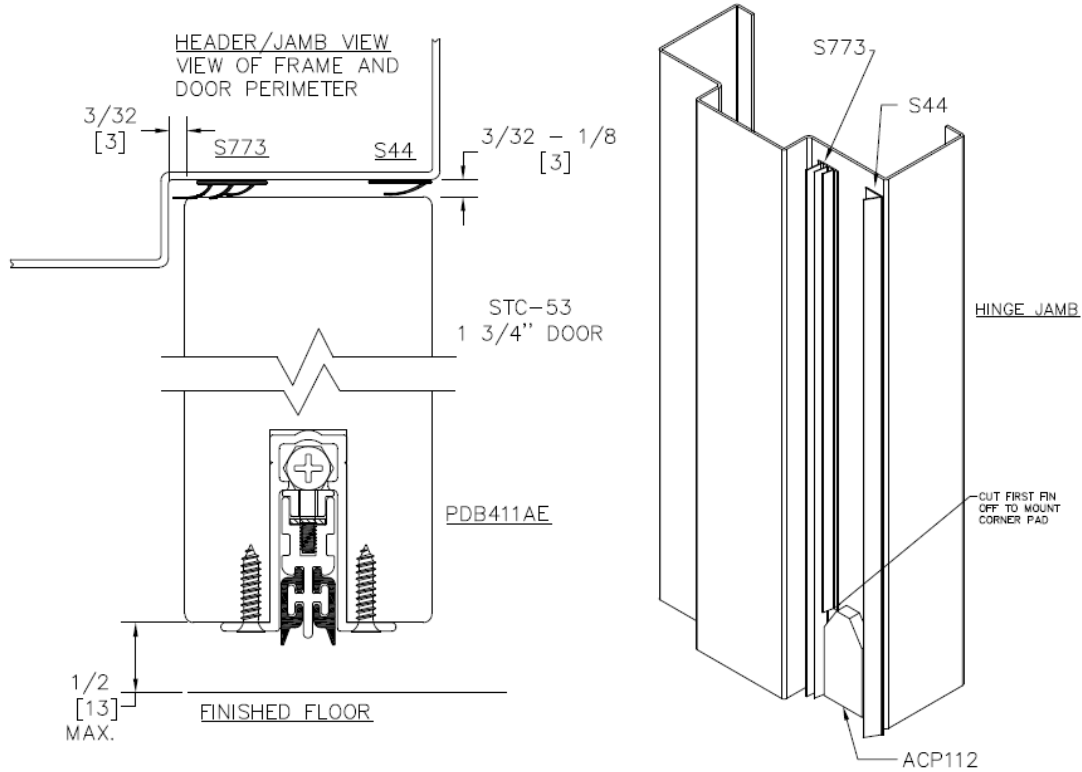

Kentucky Division
2125 Lake Jericho Road
Smithfield, KY 40068
Phone: 502.845.0154
Fax: 502.849.0444

Acoustic Gasket System U

Installation Instruction 122

Eggers Industries

Date: June, 2014

TOP VIEW

DO NOT SCALE