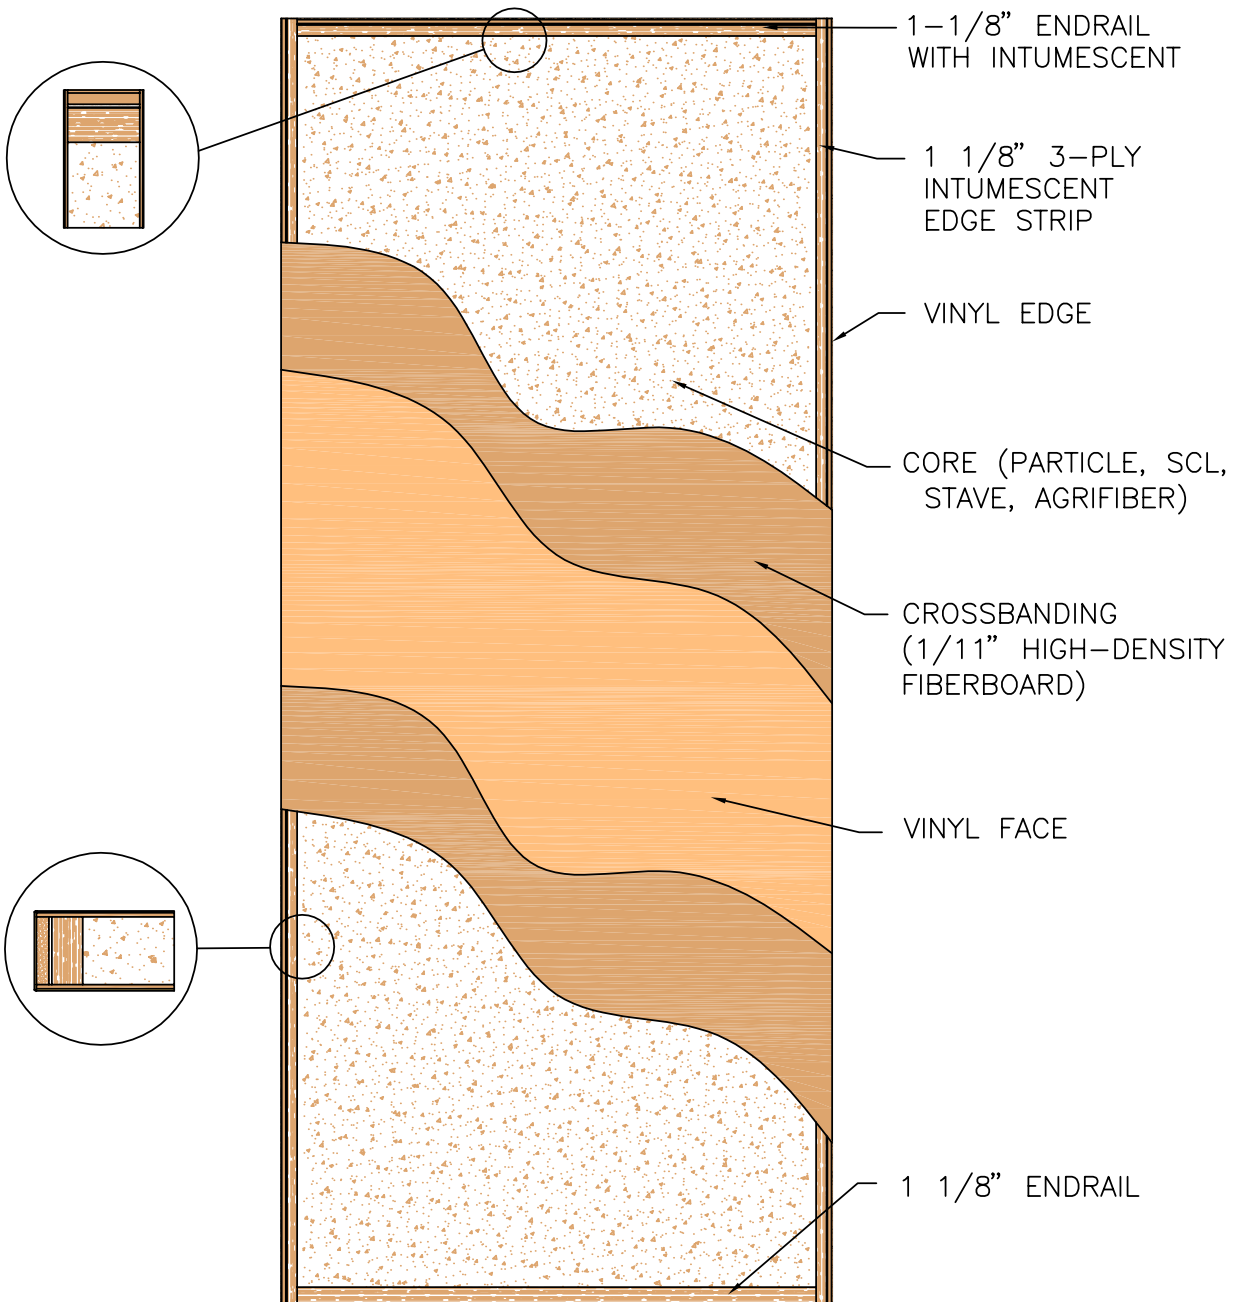

# 20-MINUTE VINYL-CLAD FIXED EDGE (PP/CAT A)

Door Elevation

**Eggers Industries**

Date: June, 2015

**Eggers Industries**

www.eggiersindustries.com  
email: sales@eggiersindustries.com

Stile & Rail Doors,  
Door Frames, Plywood,  
Veneered Components