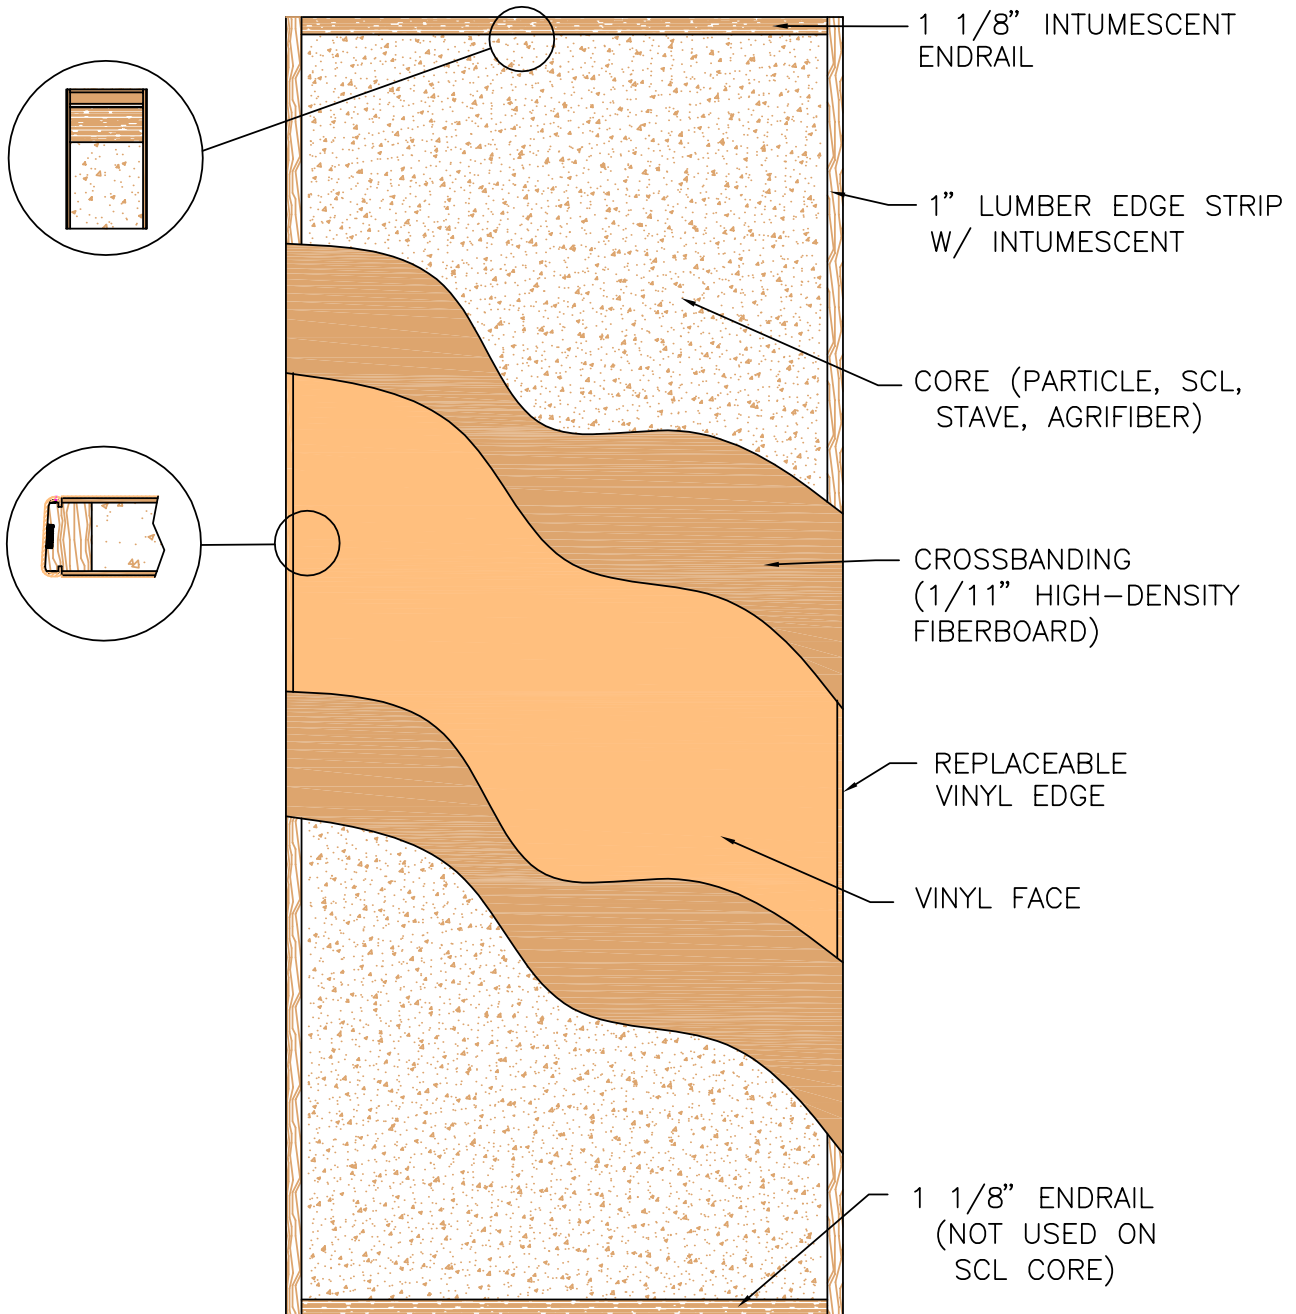

20-MINUTE VINYL-CLAD REMOVABLE EDGE (PP/CAT A)

Door Elevation

Eggers Industries

Date: June, 2015

Eggers Industries

www.eggiersindustries.com
email: sales@eggiersindustries.com

Stile & Rail Doors,
Door Frames, Plywood,
Veneered Components