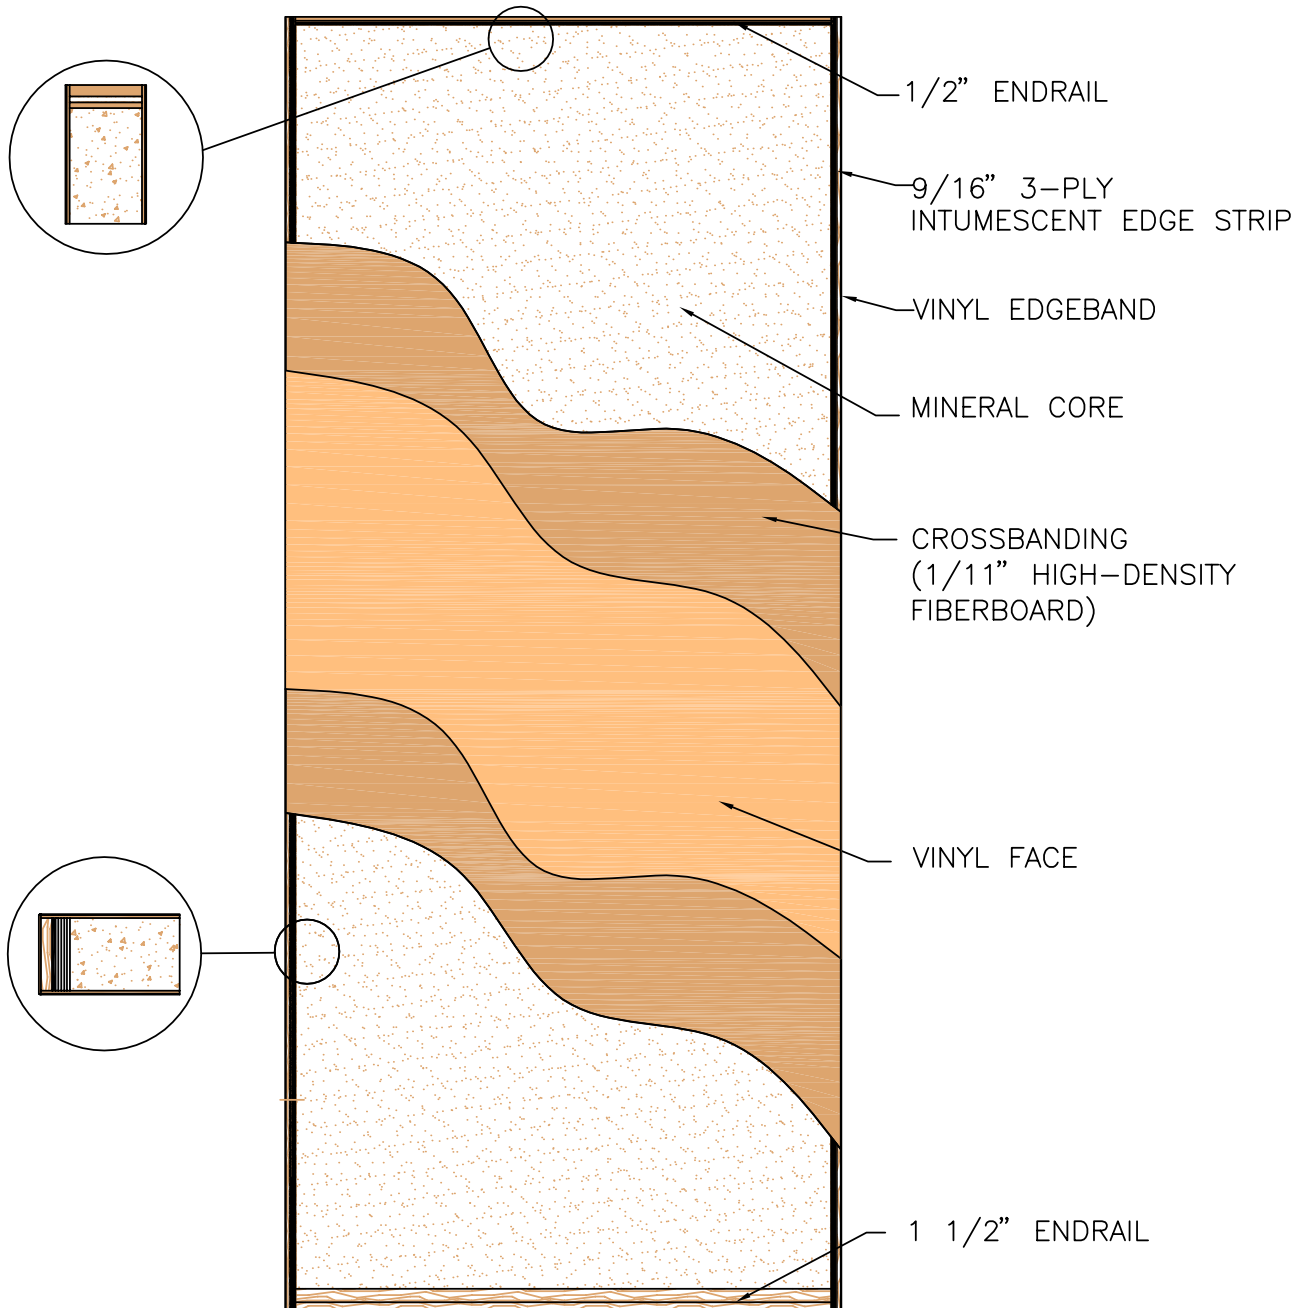

45-90-MINUTE VINYL-CLAD FIXED EDGE (PP/CAT A)

Door Elevation

Eggers Industries

Date: June, 2015

Eggers Industries

www.eggiersindustries.com
email: sales@eggiersindustries.com

Stile & Rail Doors,
Door Frames, Plywood,
Veneered Components