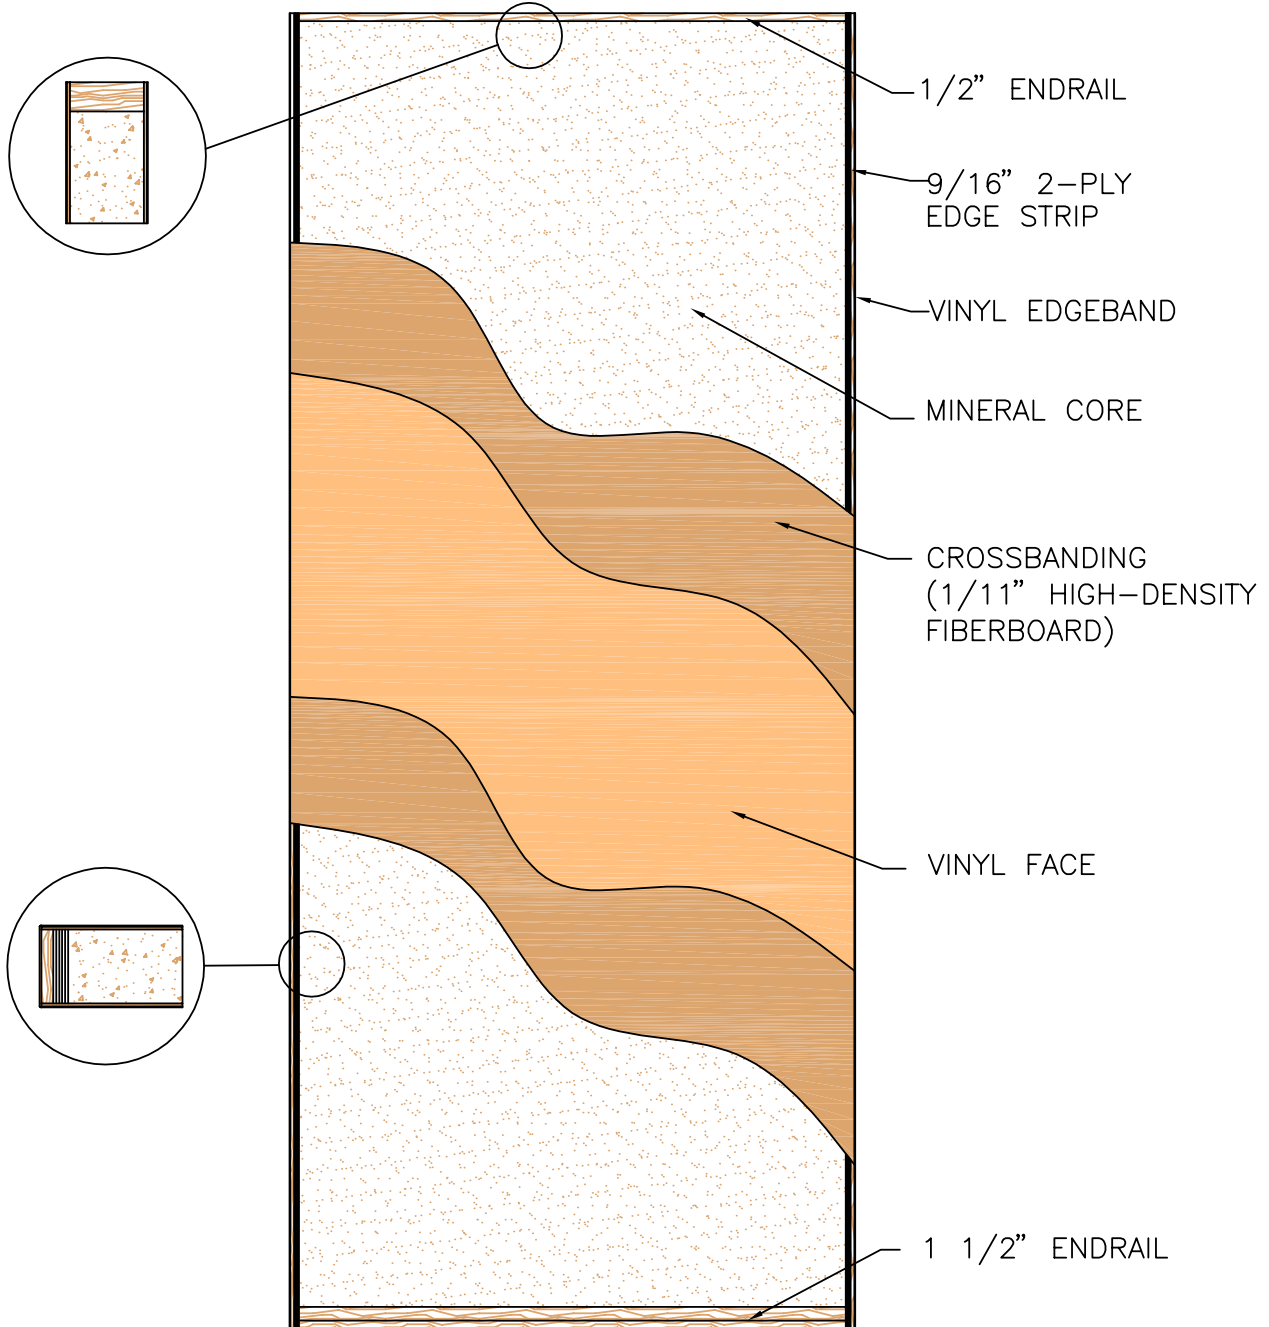

45-90-MINUTE VINYL-CLAD FIXED EDGE (PP/CAT B)

Door Elevation

Eggers Industries

Date: June, 2015

Eggers Industries

www.eggiersindustries.com
email: sales@eggiersindustries.com

Stile & Rail Doors,
Door Frames, Plywood,
Veneered Components