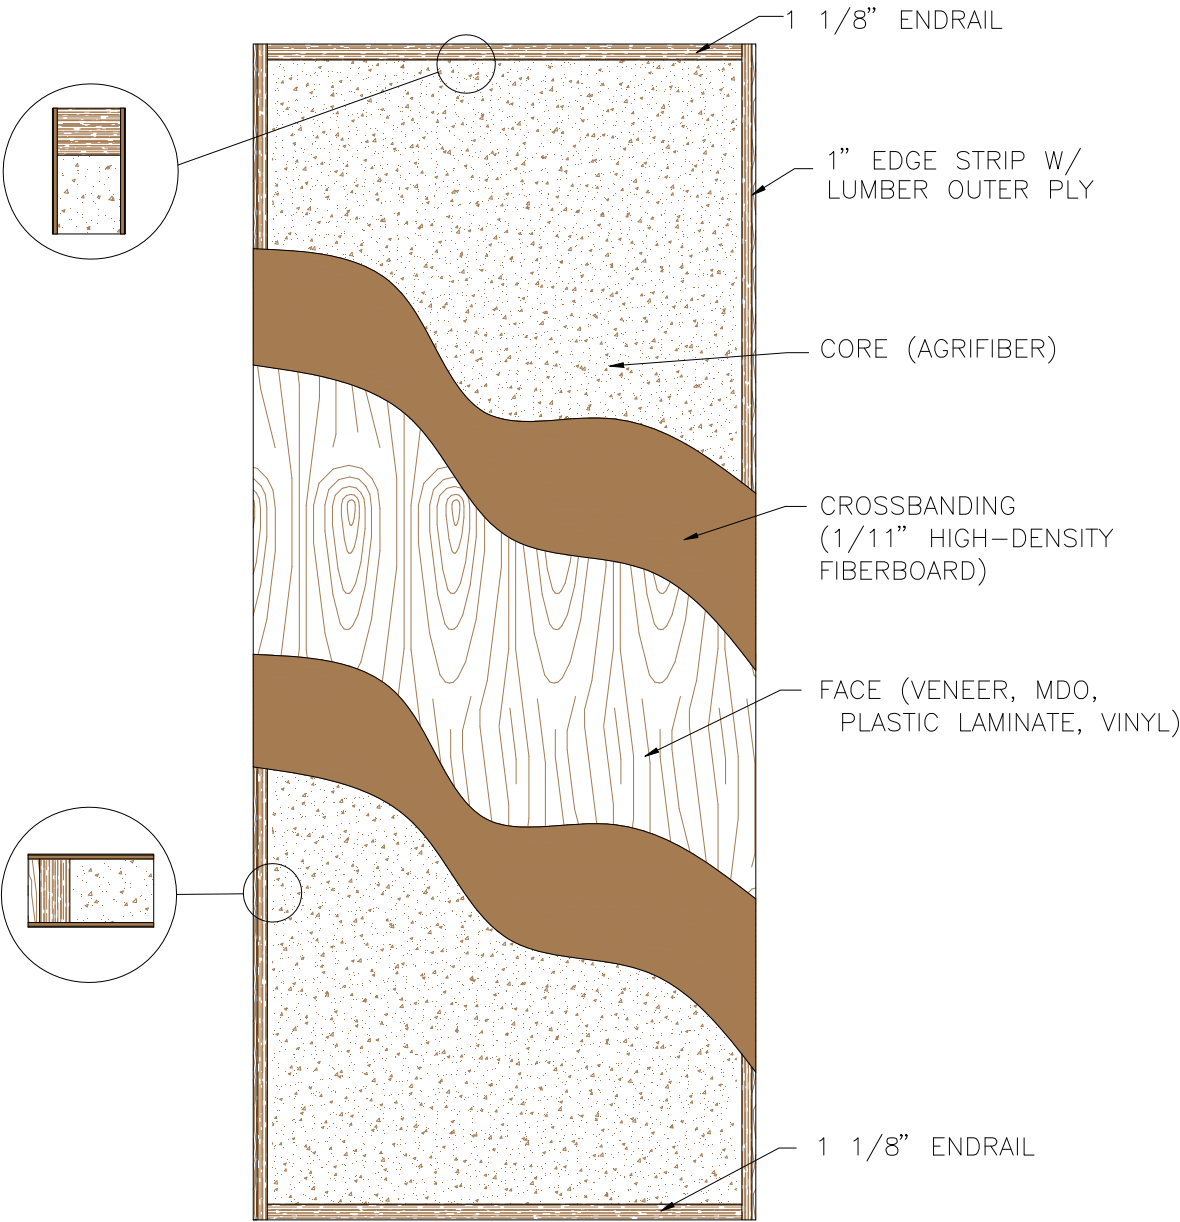

Agrifiber Core – Lumber Edge
Door Construction

Eggers Industries

No. 205-01-10

Eggers Industries

**Stile & Rail Doors, Door Frames,
Plywood, Veneered Components**

Two Rivers Division
One Eggers Drive
Two Rivers, WI 54241
Phone: 920.793.1351
Fax: 920.793.2958