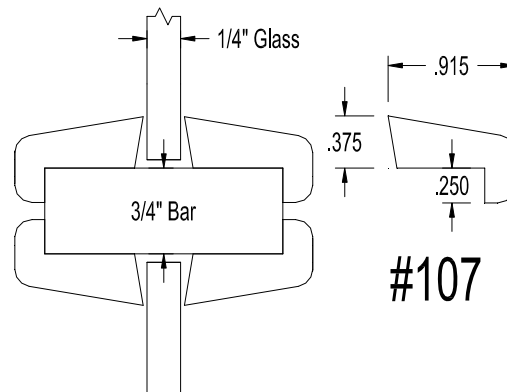

FLUSH DIVIDED LITE DETAIL
(NON-LABEL STD 1/2" BARS SHOWN, 20 MIN REQUIRES 3/4" BARS)

Stile & Rail Doors,
Door Frames, Plywood

www.eggiersindustries.com

Flush Doors

email: sales@eggiersindustries.com