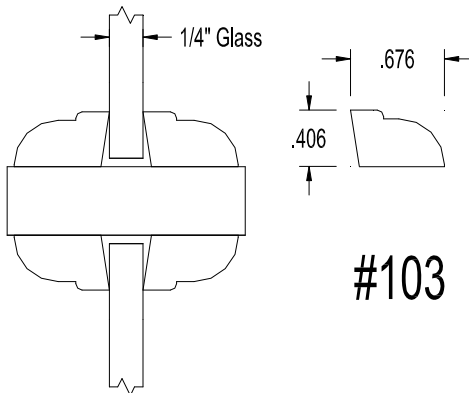

FLUSH DIVIDED LITE DETAIL
(NON-LABEL STD 1/2" BARS SHOWN, 20 MIN REQUIRES 3/4" BARS)

Stile & Rail Doors,
Door Frames, Plywood

www.eggiersindustries.com

Flush Doors

email: sales@eggiersindustries.com