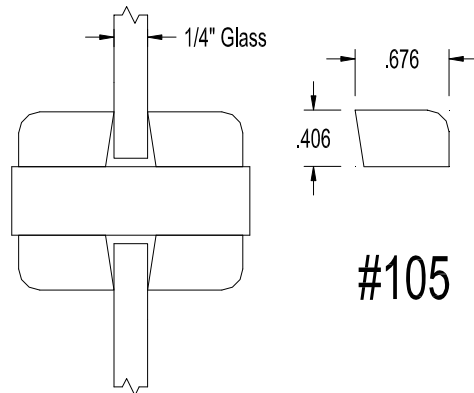

FLUSH DIVIDED LITE DETAIL
(NON-LABEL STD 1/2" BARS SHOWN, 20 MIN REQUIRES 3/4" BARS)

Stile & Rail Doors,
Door Frames, Plywood

www.eggiersindustries.com

Flush Doors

email: sales@eggiersindustries.com