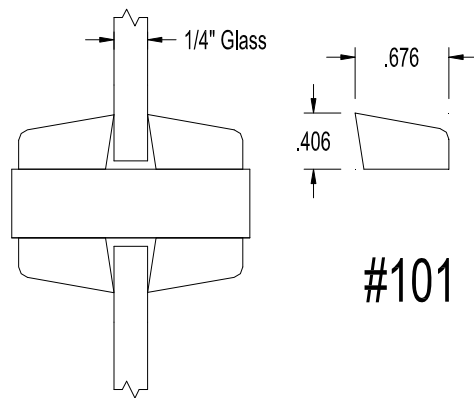

FLUSH DIVIDED LITE DETAIL
(NON-LABEL STD 1/2" BARS SHOWN, 20 MIN REQUIRES 3/4" BARS)

Stile & Rail Doors,
Door Frames, Plywood

www.eggiersindustries.com

Flush Doors

email: sales@eggiersindustries.com