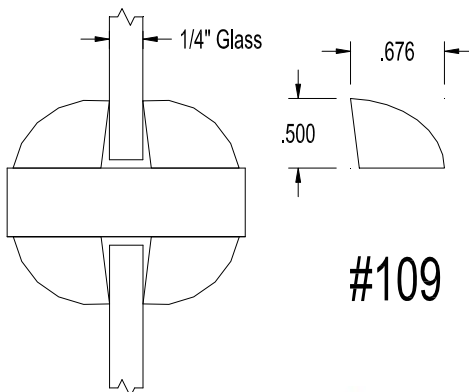

FLUSH DIVIDED LITE DETAIL
(NON-LABEL STD 1/2" BARS SHOWN, 20 MIN REQUIRES 3/4" BARS)

Stile & Rail Doors,
Door Frames, Plywood

www.eggiersindustries.com

Flush Doors

email: sales@eggiersindustries.com