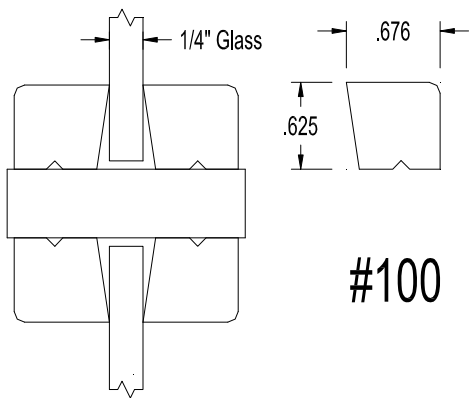

FLUSH DIVIDED LITE DETAIL
(NON-LABEL STD 1/2" BARS SHOWN, 20 MIN REQUIRES 3/4" BARS)

Stile & Rail Doors,
Door Frames, Plywood

www.eggiersindustries.com

Flush Doors

email: sales@eggiersindustries.com