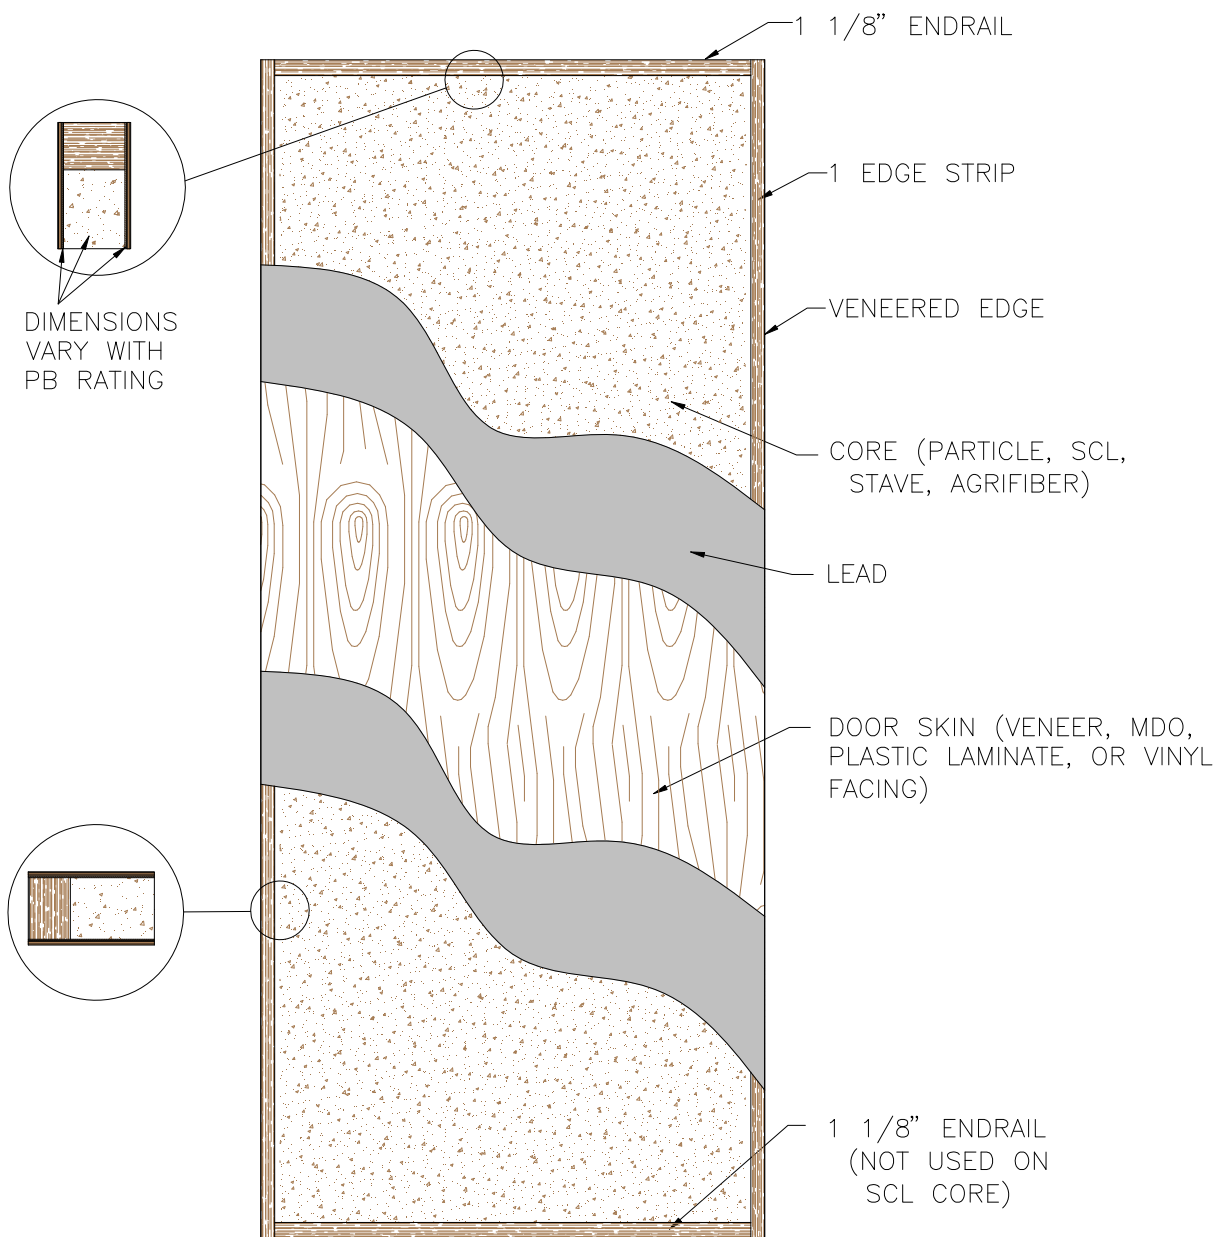

Lead Lined Door – Veneered Edge

Door Construction

Eggers Industries

No. 341V-01-10

Eggers Industries

Stile & Rail Doors, Door Frames, Plywood, Veneered Components

Two Rivers Division
One Eggers Drive
Two Rivers, WI 54241
Phone: 920.793.1351
Fax: 920.793.2958