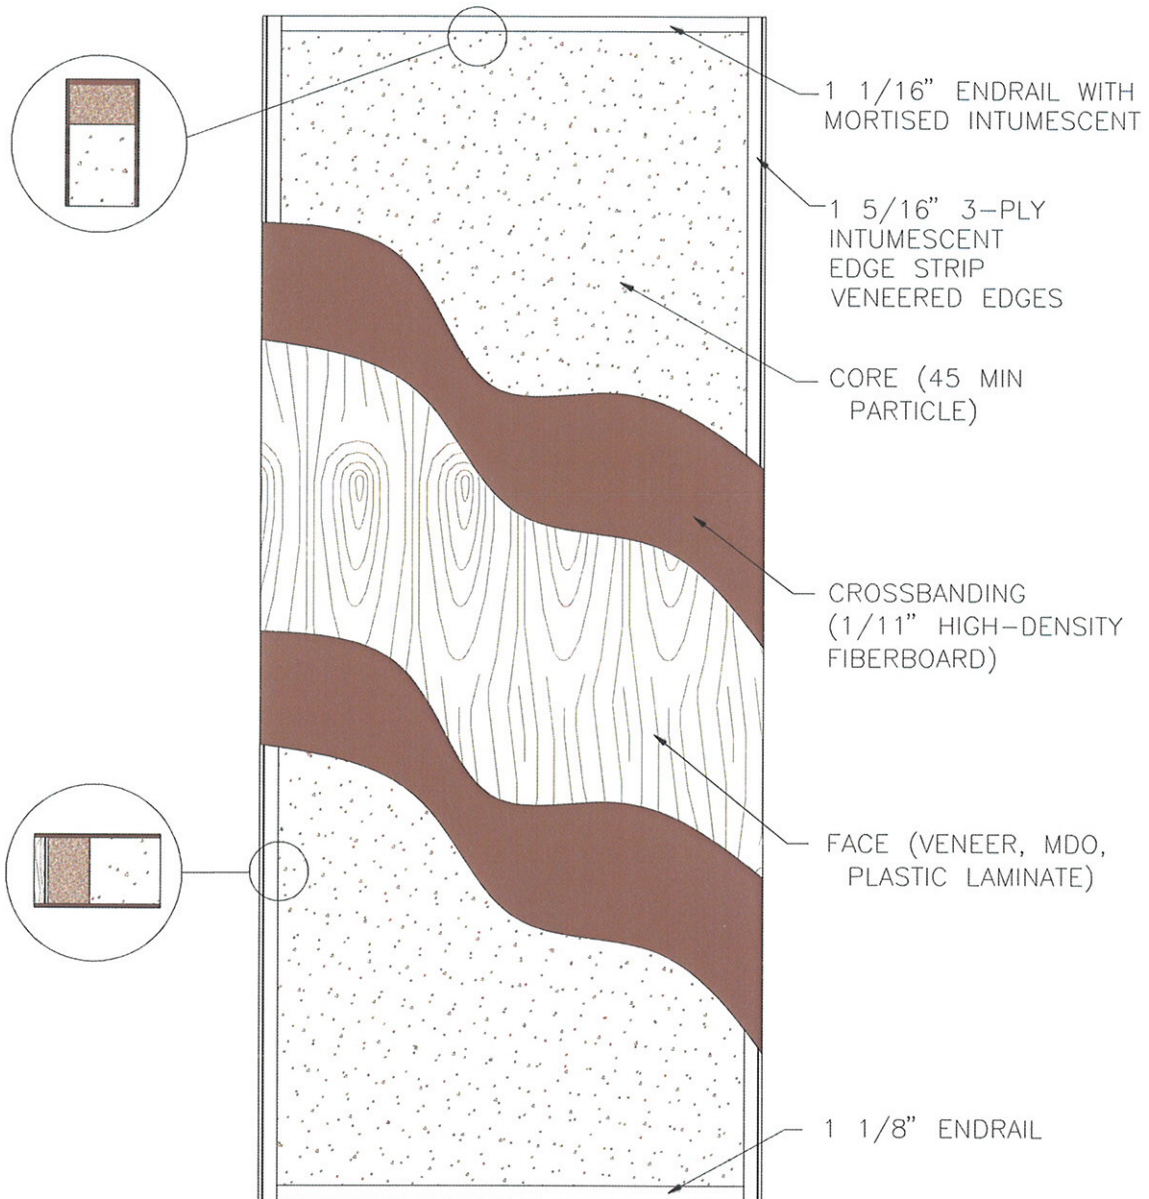

45-Minute Particle Core-Category A-Veneered Edge
Door Construction

Eggers Industries

No. 380V-01-10

Eggers Industries

**Stile & Rail Doors,
Door Frames, Plywood**

East Division
One Eggers Drive
Two Rivers, WI 54241
Phone: 920.793.1351
Fax: 920.793.2958