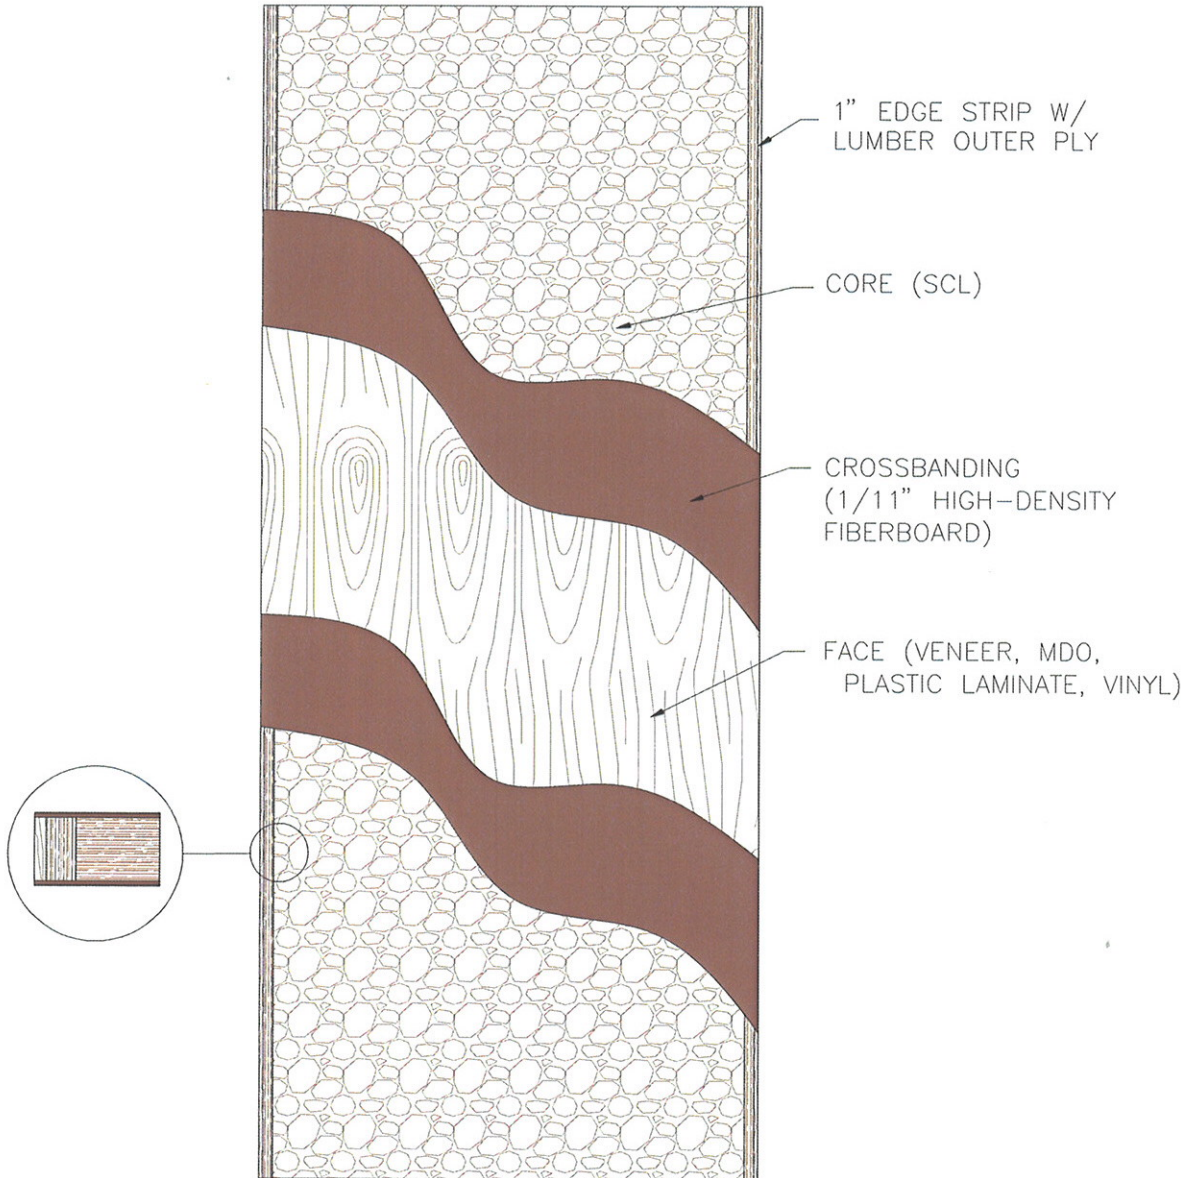

SCL Core - Lumber Edge
Door Construction

Eggers Industries

No. 382-01-10

Eggers Industries

**Stile & Rail Doors,
Door Frames, Plywood**

East Division
One Eggers Drive
Two Rivers, WI 54241
Phone: 920.793.1351
Fax: 920.793.2958