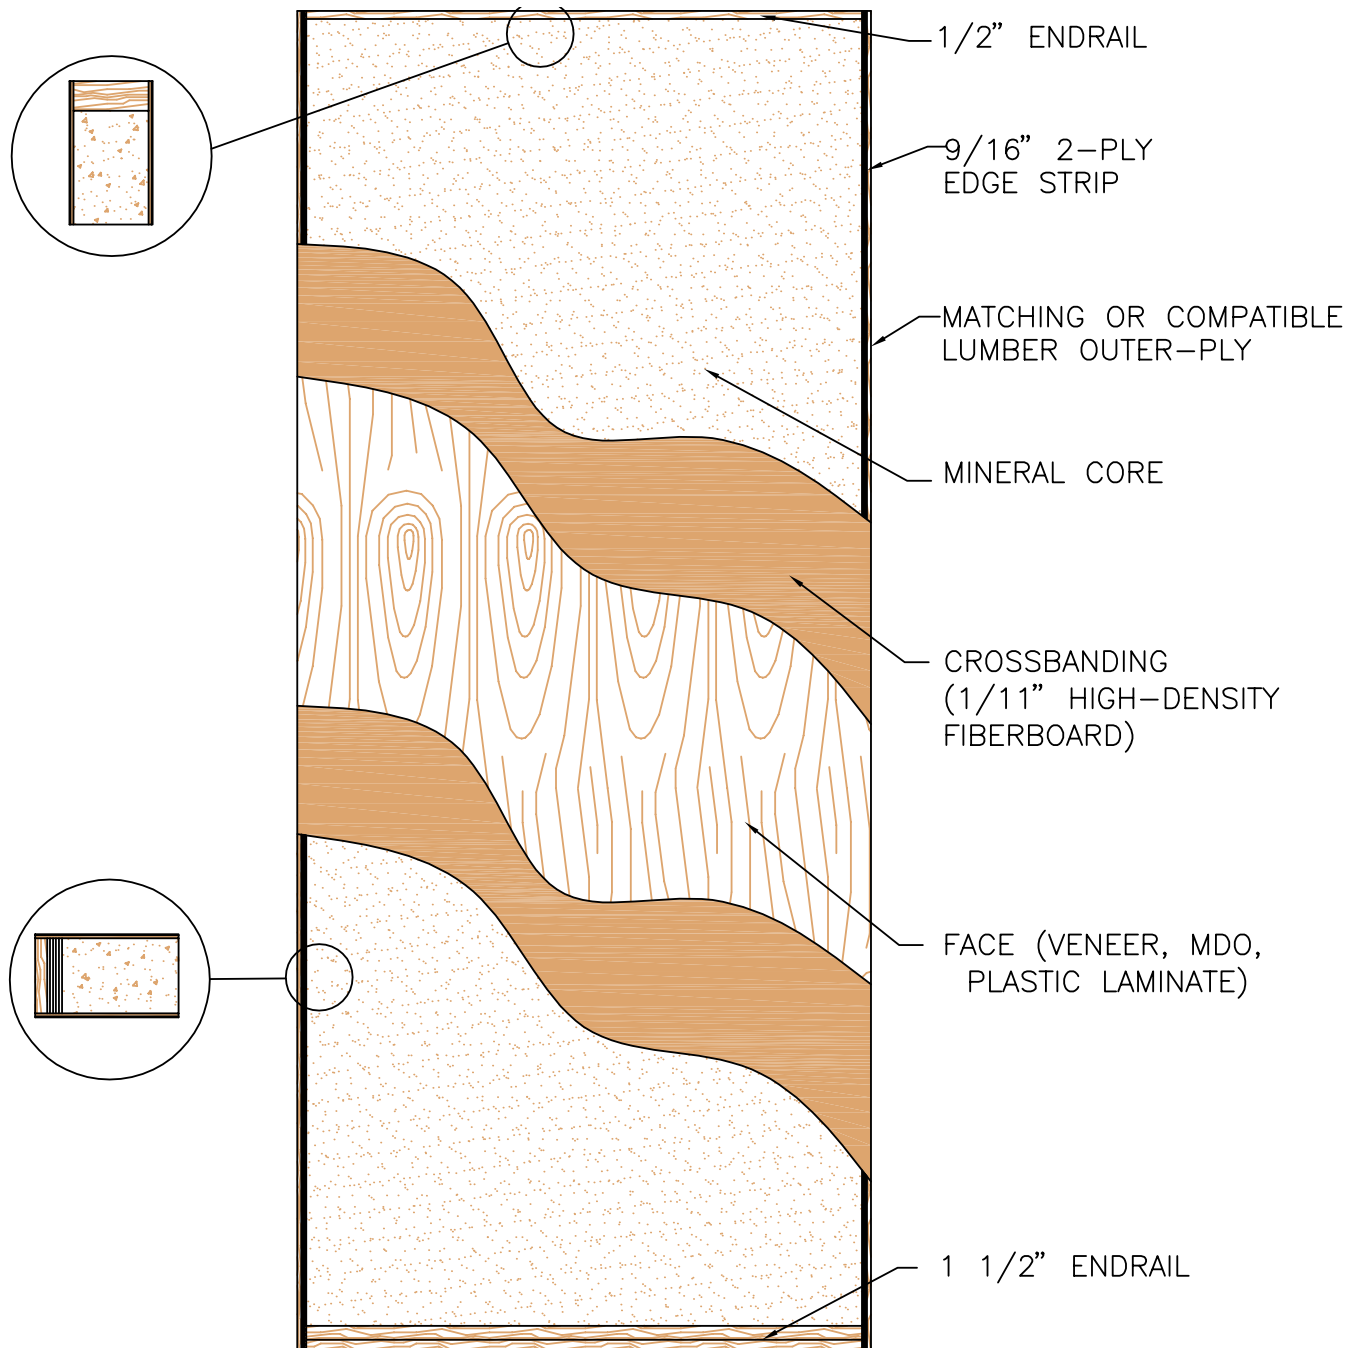

# 45-90-MINUTE MINERAL CORE - CATEGORY B

Door Elevation

**Eggers Industries**

Date: January, 2016

**Eggers Industries**

www.eggersindustries.com  
email: sales@eggersindustries.com

Stile & Rail Doors,  
Door Frames, Plywood,  
Veneered Components