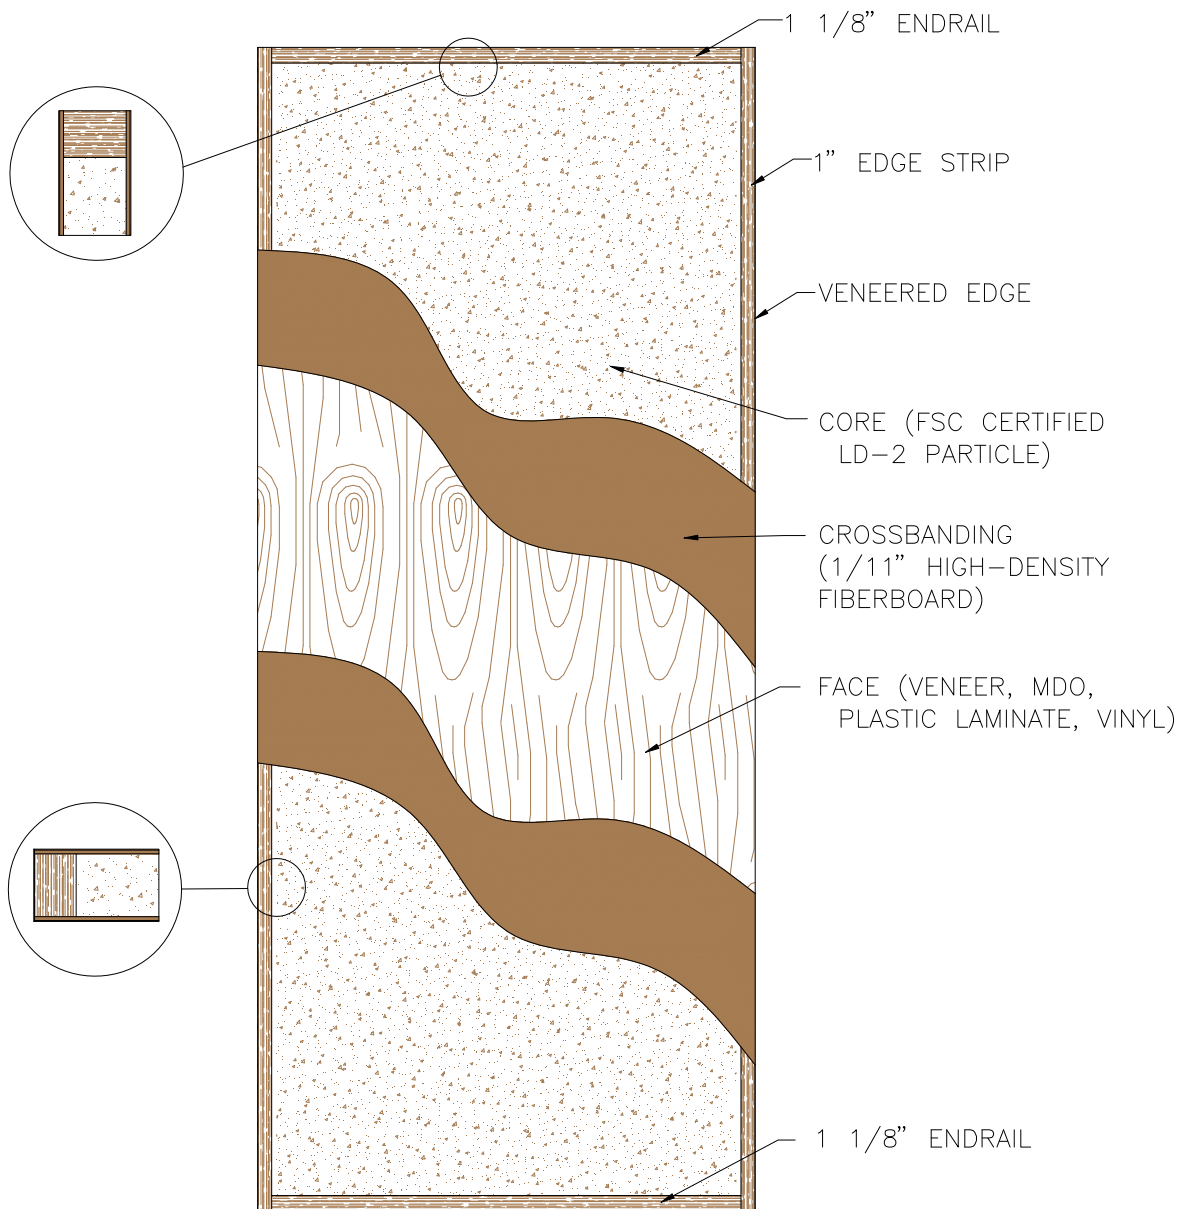

FSC Certified Particle Core – Veneered Edge
Door Construction

Eggers Industries

No. 601-01-10

Eggers Industries

**Stile & Rail Doors, Door Frames,
Plywood, Veneered Components**

Two Rivers Division
One Eggers Drive
Two Rivers, WI 54241
Phone: 920.793.1351
Fax: 920.793.2958