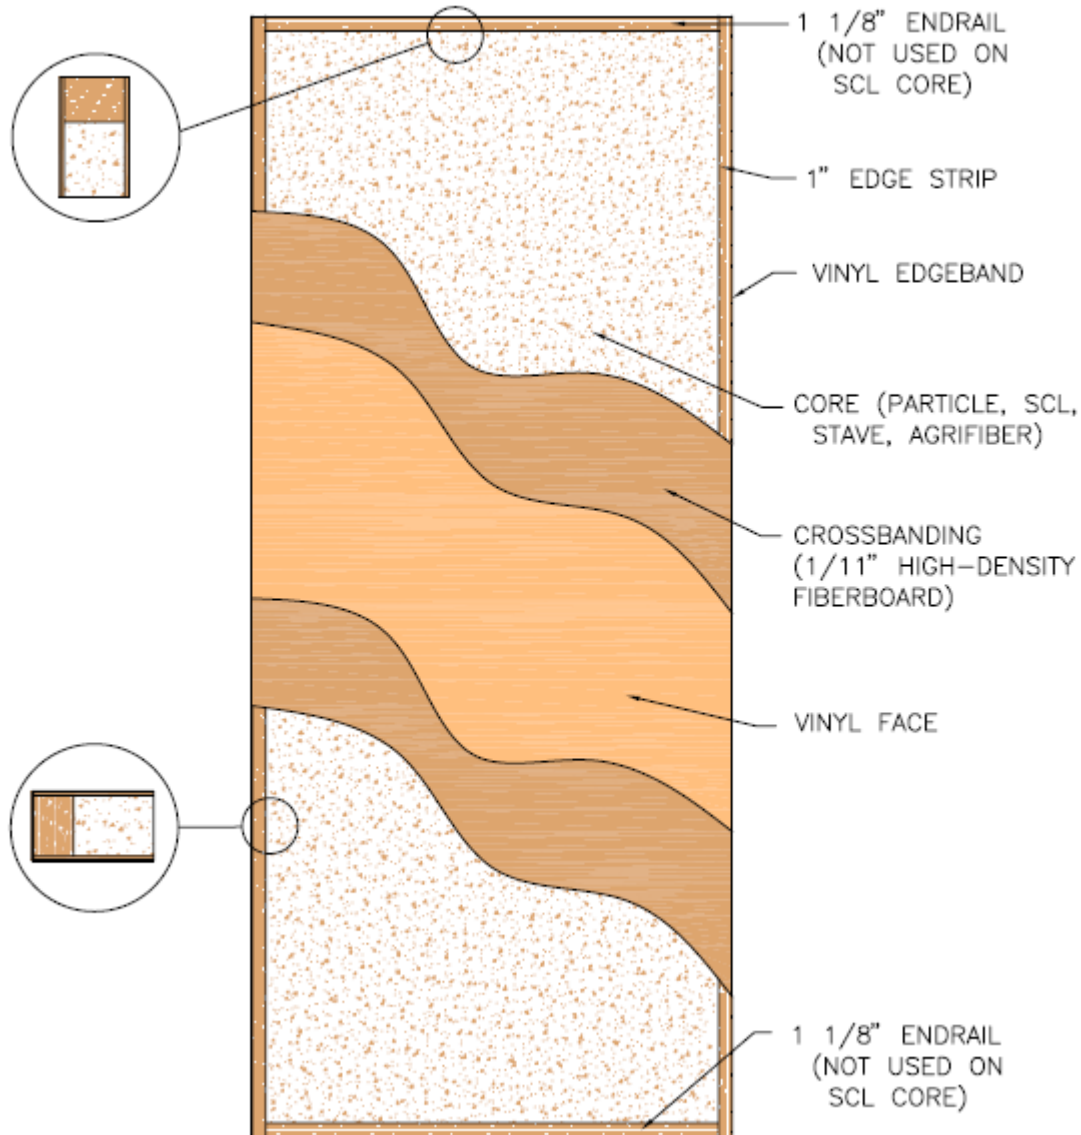

Non-Rated Vinyl-Clad Fixed Edge Door Construction

Eggers Industries

No. 602-07-09

Eggers Industries

Stile & Rail Doors, Door Frames,
Plywood, Veneered Components

Two Rivers Division
One Eggers Drive
Two Rivers, WI 54241
Phone: 920.793.1351
Fax: 920.793.2958