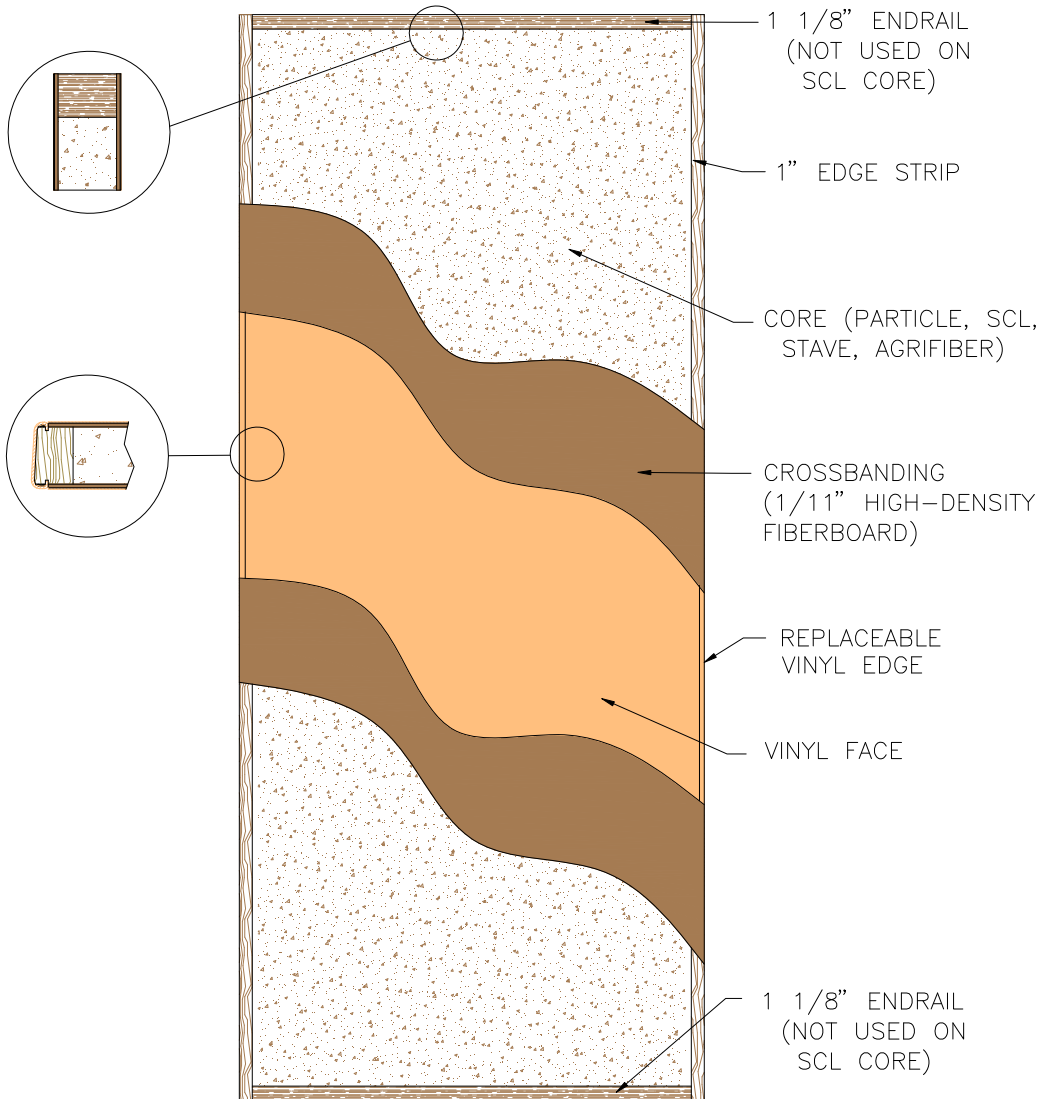

Non-Rated or 20-Minute Vinyl Door (Category B)
Removable Edge
Door Construction

Eggers Industries

No. 622-04-10

Eggers Industries

**Stile & Rail Doors, Door Frames,
Plywood, Veneered Components**

Two Rivers Division
One Eggers Drive
Two Rivers, WI 54241
Phone: 920.793.1351
Fax: 920.793.2958