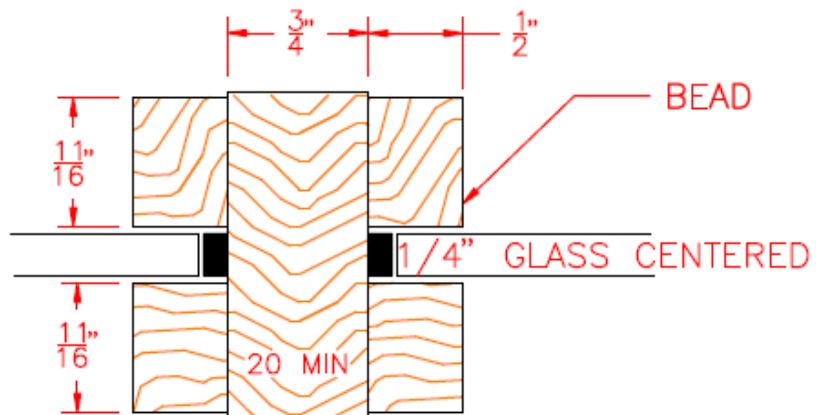

20-Minute Rated Sash Doors – Lite Detail

Door Elevation

Eggers Industries

No. 730-08-09

20-Minute Rated Sash Doors – Panel Detail

Door Elevation

Eggers Industries

No. 730-08-09

Stile & Rail Doors, Door Frames,
Plywood, Veneered Components

Two Rivers Division
One Eggers Drive
Two Rivers, WI 54241
Phone: 920.793.1351
Fax: 920.793.2958

www.eggiersindustries.com

Flush Doors

Neenah Division
164 North Lake Street
Neenah, WI 54956
Phone: 920.722.6444
Fax: 920.722.0357