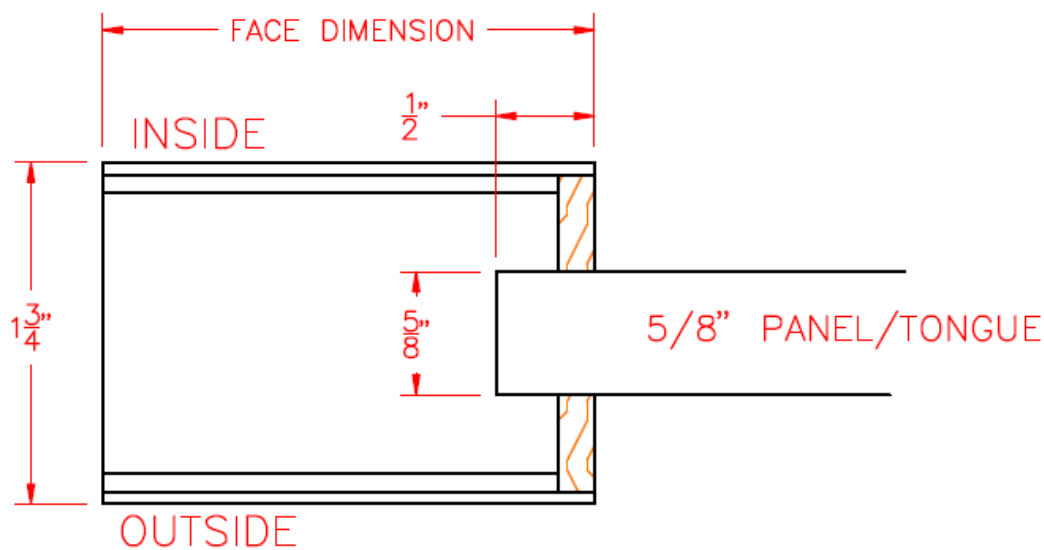

20-Minute Rated Sash Doors – Lite Detail

Door Elevation

Eggers Industries

No. 730-08-09

20-Minute Rated Sash Doors – Panel Detail

Door Elevation

Eggers Industries

No. 730-08-09