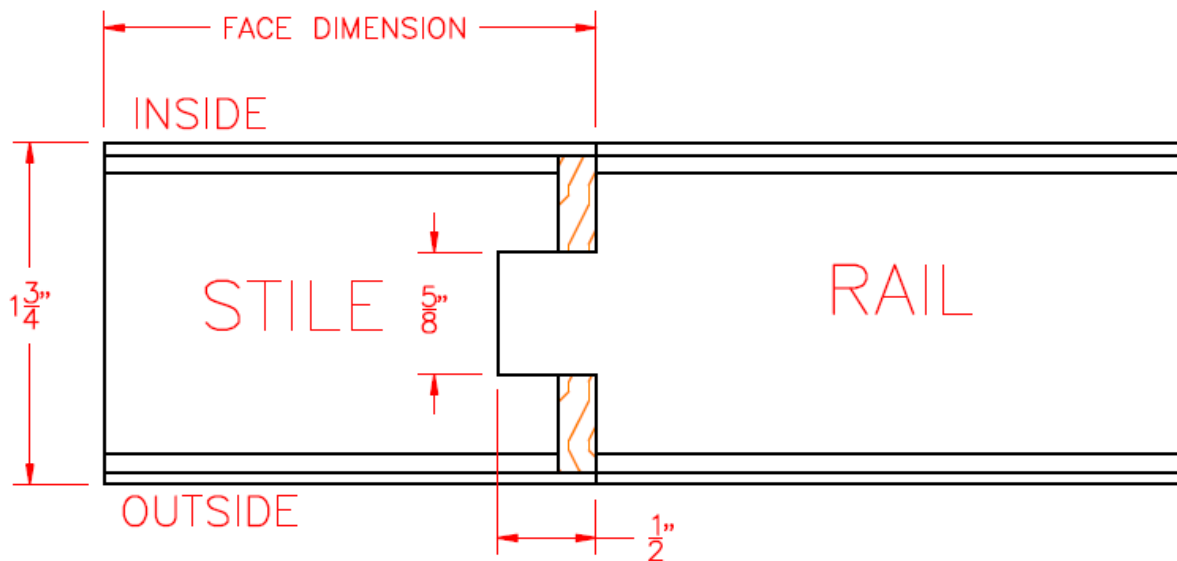

20-Minute Rated Sash Doors – Lite Detail

Door Elevation

Eggers Industries

No. 730-08-09

20-Minute Rated Sash Doors – Panel Detail

Door Elevation

Eggers Industries

No. 730-08-09