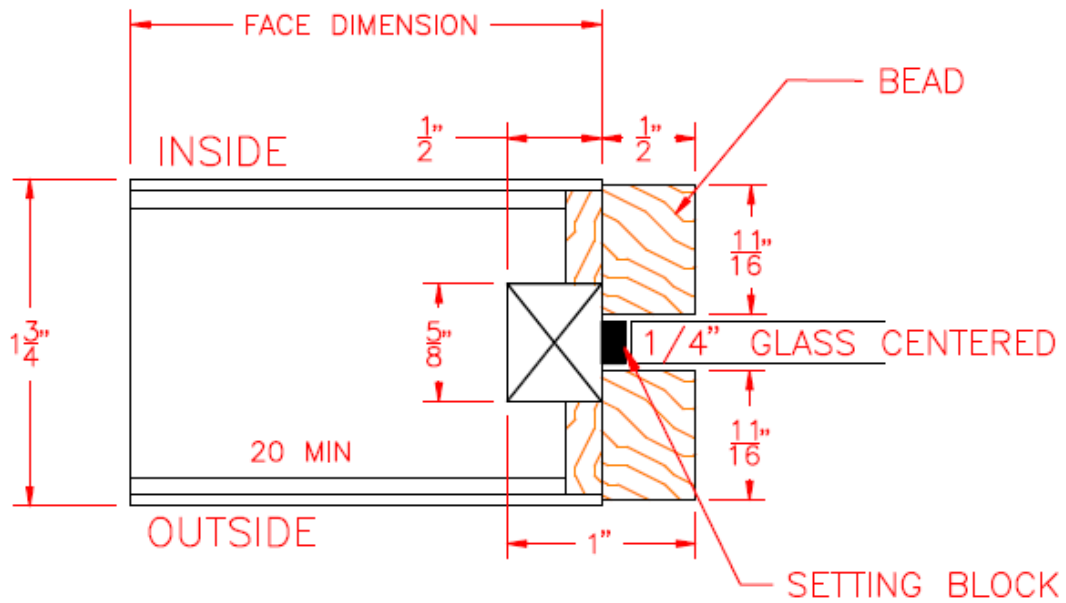

20-Minute Rated Sash Doors – Lite Detail

Door Elevation

Eggers Industries

No. 730-08-09

20-Minute Rated Sash Doors – Panel Detail

Door Elevation

Eggers Industries

No. 730-08-09

Stile & Rail Doors, Door Frames,
Plywood, Veneered Components

Two Rivers Division
One Eggers Drive
Two Rivers, WI 54241
Phone: 920.793.1351
Fax: 920.793.2958

www.eggiersindustries.com

Flush Doors

Neenah Division
164 North Lake Street
Neenah, WI 54956
Phone: 920.722.6444
Fax: 920.722.0357