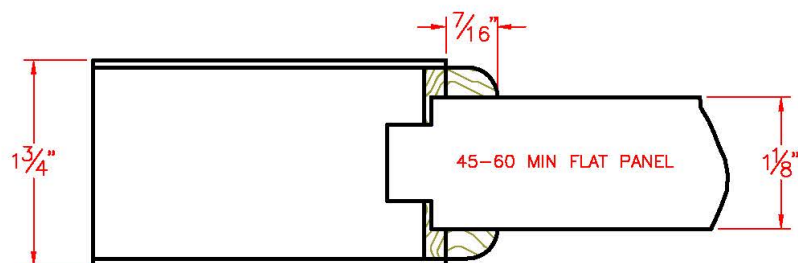

Standard 45-90 Minute Panels with Ogee

Construction Details

Eggers Industries

No. 740-08-09

Standard 45-90 Minute Panels with Quarter Round Construction Details

Eggers Industries

No. 740-08-09

Standard 45-90 Minute Panels with Ovolo
Construction Details