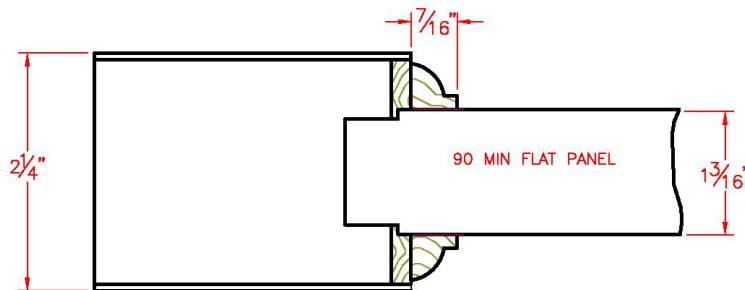

Standard 45-90 Minute Panels with Ovolo
Construction Details

Eggers Industries

No. 740-08-09

Stile & Rail Doors, Door Frames,
Plywood, Veneered Components

Two Rivers Division
One Eggers Drive
Two Rivers, WI 54241
Phone: 920.793.1351
Fax: 920.793.2958

www.eggiersindustries.com

Flush Doors

Neenah Division
164 North Lake Street
Neenah, WI 54956
Phone: 920.722.6444
Fax: 920.722.0357

email: sales@eggiersindustries.com