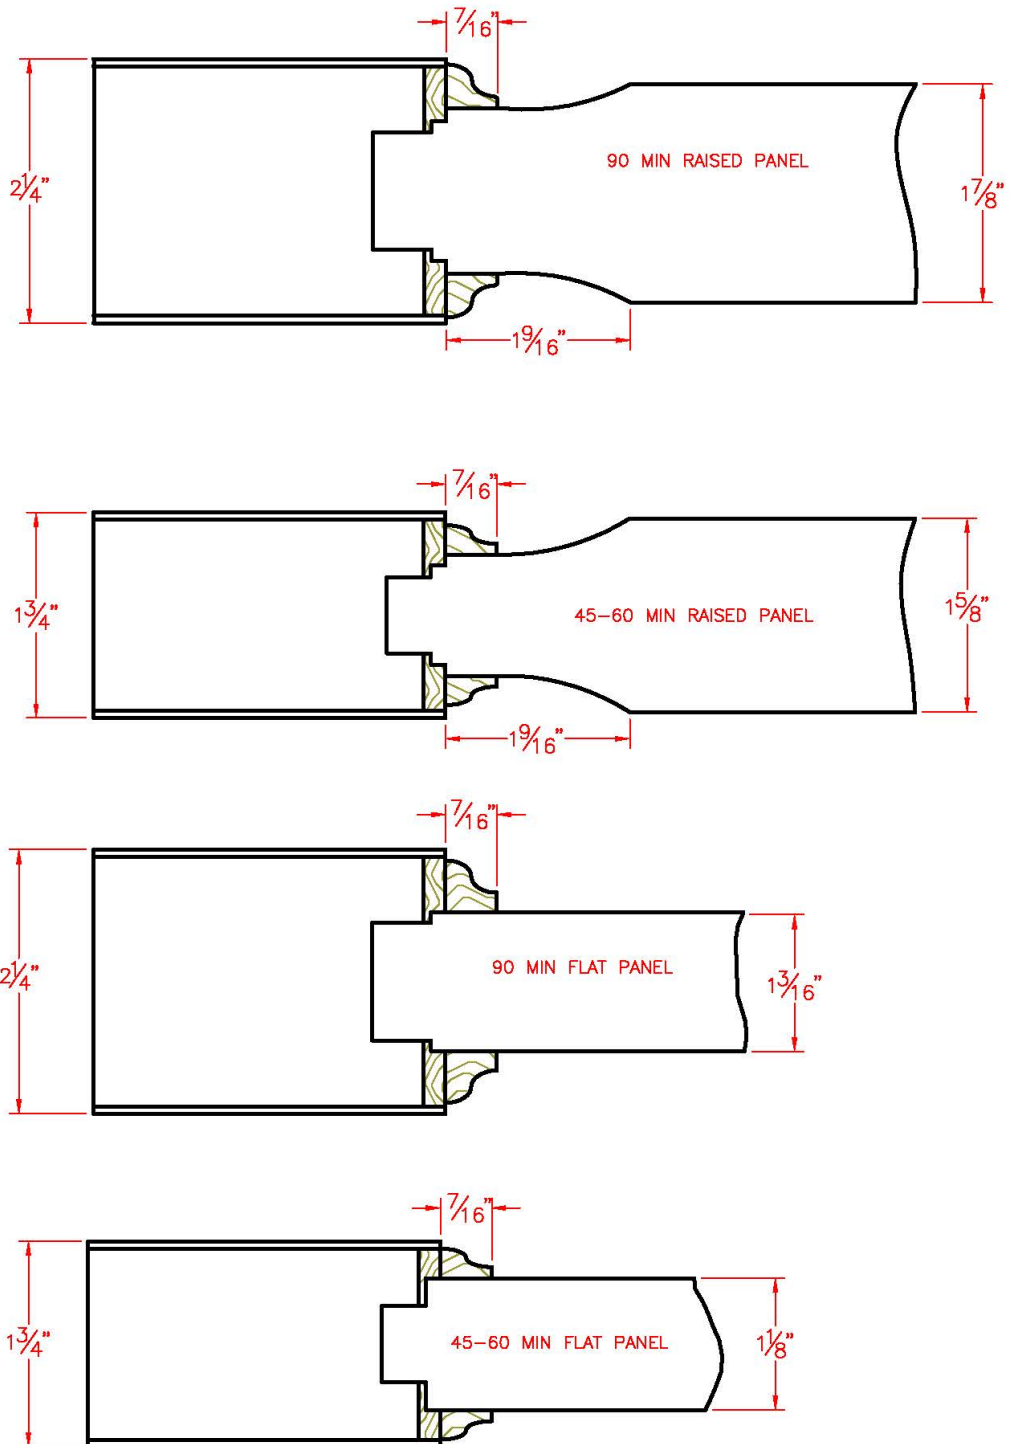

Standard 45-90 Minute Panels with Ogee

Construction Details

Eggers Industries

No. 740-08-09

Standard 45-90 Minute Panels with Quarter Round Construction Details

Eggers Industries

No. 740-08-09

Standard 45-90 Minute Panels with Ovolo
Construction Details