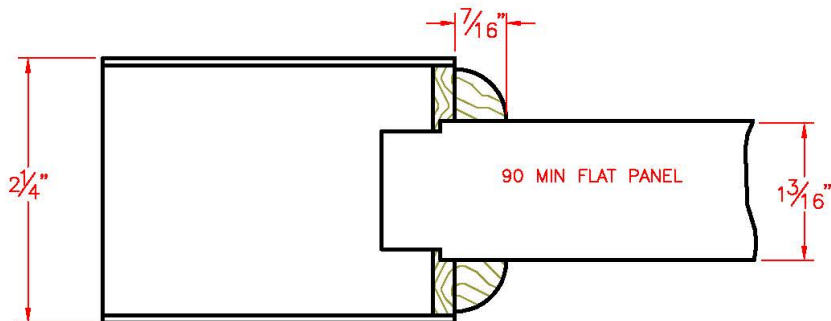

Standard 45-90 Minute Panels with Ogee

Construction Details

Eggers Industries

No. 740-08-09

Standard 45-90 Minute Panels with Quarter Round Construction Details

Eggers Industries

No. 740-08-09

Standard 45-90 Minute Panels with Ovolo
Construction Details