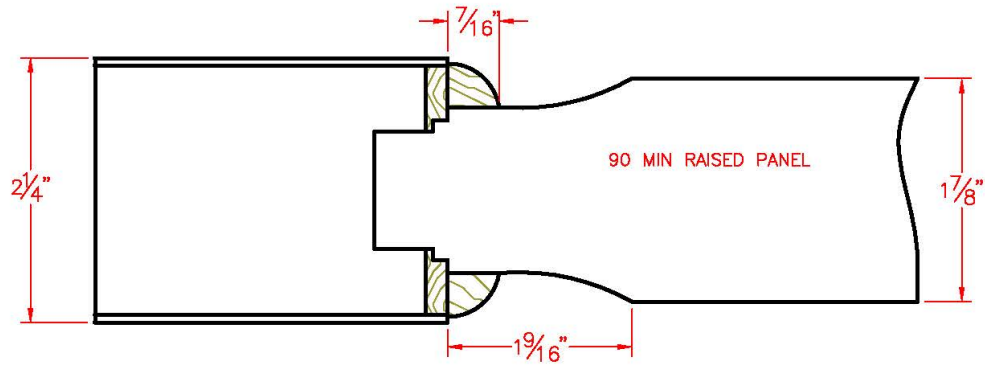

Standard 45-90 Minute Panels with Ogee

Construction Details

Eggers Industries

No. 740-08-09

Standard 45-90 Minute Panels with Quarter Round Construction Details

Eggers Industries

No. 740-08-09

Standard 45-90 Minute Panels with Ovolo
Construction Details