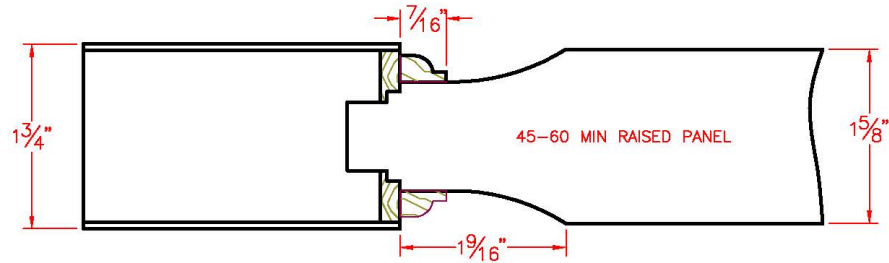

Standard 45-90 Minute Panels with Ovolo
Construction Details

Eggers Industries

No. 740-08-09

Stile & Rail Doors, Door Frames,
Plywood, Veneered Components

Two Rivers Division
One Eggers Drive
Two Rivers, WI 54241
Phone: 920.793.1351
Fax: 920.793.2958

www.eggiersindustries.com

Flush Doors

Neenah Division
164 North Lake Street
Neenah, WI 54956
Phone: 920.722.6444
Fax: 920.722.0357

email: sales@eggiersindustries.com