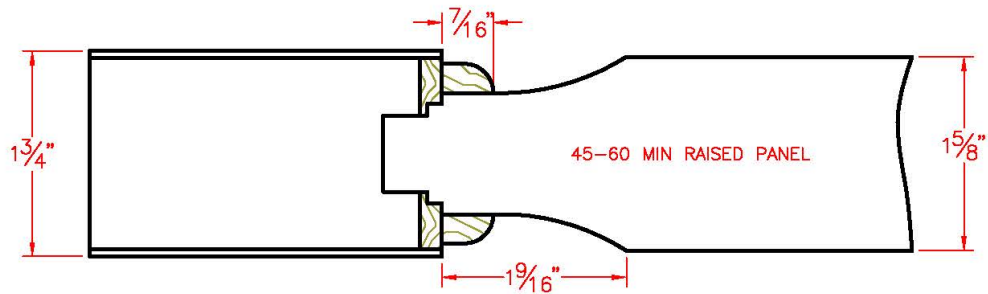

Standard 45-90 Minute Panels with Ogee

Construction Details

Eggers Industries

No. 740-08-09

Standard 45-90 Minute Panels with Quarter Round Construction Details

Eggers Industries

No. 740-08-09

Standard 45-90 Minute Panels with Ovolo
Construction Details