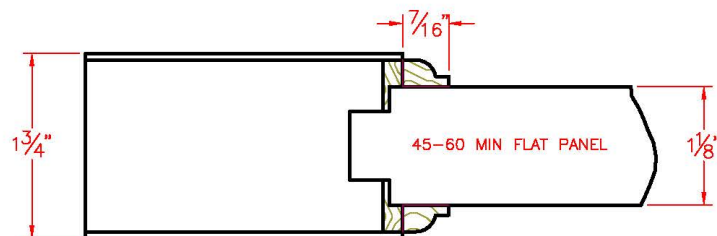

Standard 45-90 Minute Panels with Ovolo
Construction Details

Eggers Industries

No. 740-08-09

Stile & Rail Doors, Door Frames,
Plywood, Veneered Components

Two Rivers Division
One Eggers Drive
Two Rivers, WI 54241
Phone: 920.793.1351
Fax: 920.793.2958

www.eggiersindustries.com

Flush Doors

Neenah Division
164 North Lake Street
Neenah, WI 54956
Phone: 920.722.6444
Fax: 920.722.0357

email: sales@eggiersindustries.com