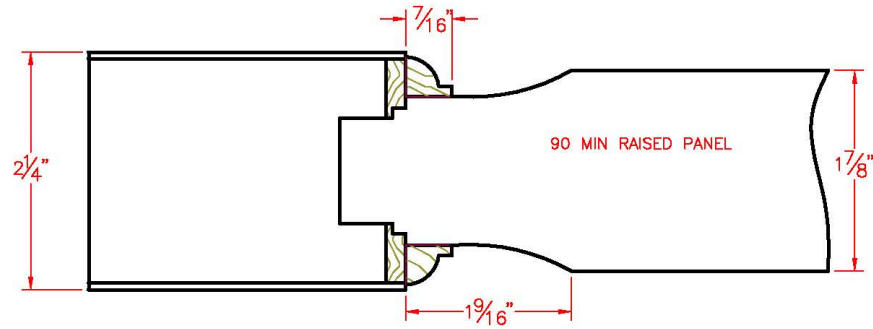

Standard 45-90 Minute Panels with Ovolo
Construction Details

Eggers Industries

No. 740-08-09

Stile & Rail Doors, Door Frames,
Plywood, Veneered Components

Two Rivers Division
One Eggers Drive
Two Rivers, WI 54241
Phone: 920.793.1351
Fax: 920.793.2958

www.eggiersindustries.com

Flush Doors

Neenah Division
164 North Lake Street
Neenah, WI 54956
Phone: 920.722.6444
Fax: 920.722.0357

email: sales@eggiersindustries.com