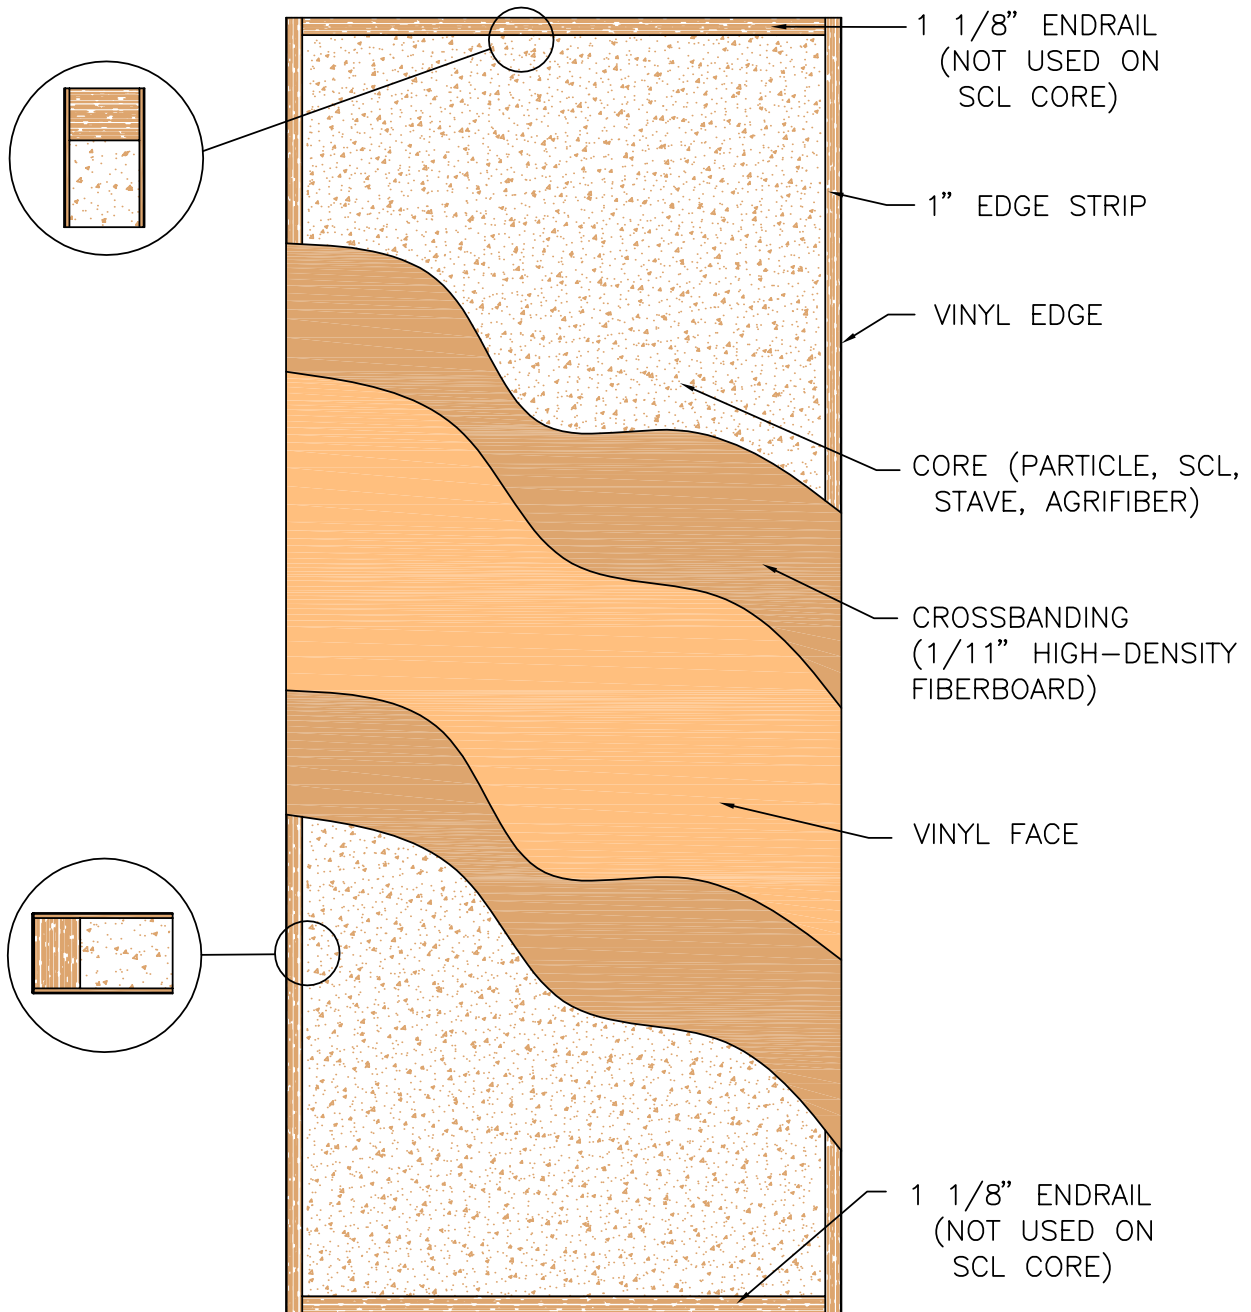

20-MINUTE VINYL-CLAD FIXED EDGE (PP/CAT B)

Door Elevation

Eggers Industries

Date: June, 2015

Eggers Industries

www.eggiersindustries.com
email: sales@eggiersindustries.com

Stile & Rail Doors,
Door Frames, Plywood,
Veneered Components