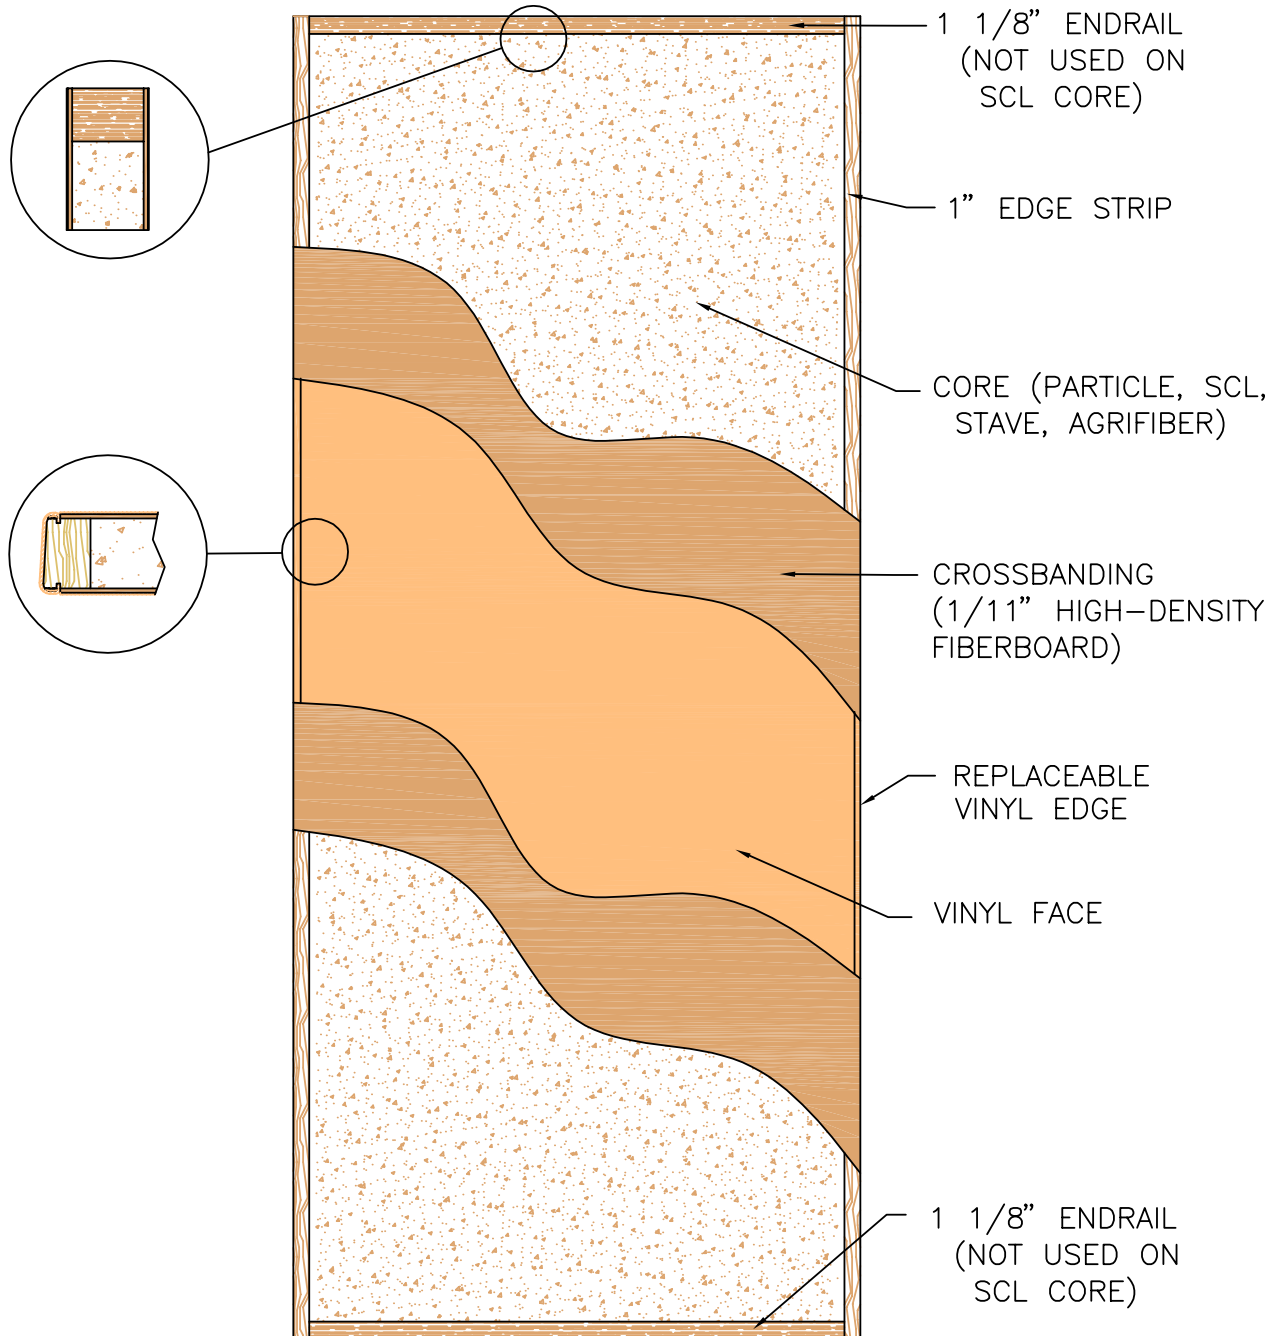

20-MINUTE VINYL-CLAD REMOVABLE EDGE (PP/CAT B)

Door Elevation

Eggers Industries

Date: June, 2015

Eggers Industries

www.eggiersindustries.com
email: sales@eggiersindustries.com

Stile & Rail Doors,
Door Frames, Plywood,
Veneered Components